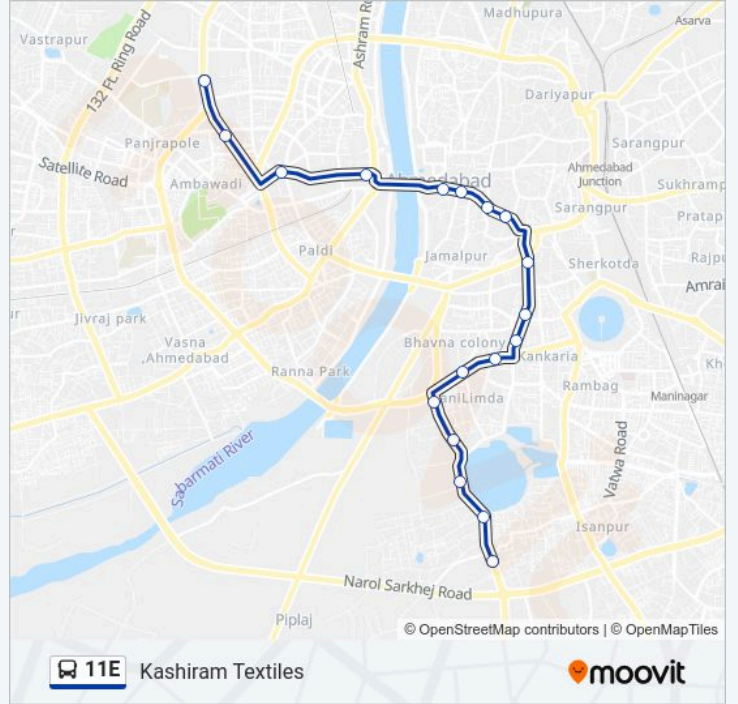

11E Line

Kashiram Textiles

[Get The App](#)

The 11E bus line Kashiram Textiles has one route. For regular weekdays, their operation hours are:

(1) Kashiram Textiles: 19:52-20:36

Use the Moovit App to find the closest 11E bus station near you and find out when is the next 11E bus arriving.

Danilimda Road BRTS

Chhipa Society BRTS

Chandola Lake BRTS

BRTS Workshop BRTS

Kashiram Textiles BRTS

11E bus Time Schedule

Kashiram Textiles Route Timetable:

Monday	19:52-20:36
Tuesday	19:52-20:36
Wednesday	19:52-20:36
Thursday	19:52-20:36
Friday	19:52-20:36
Saturday	19:52-20:36
Sunday	19:52-20:36

11E bus Info

Direction: Kashiram Textiles

Stops: 18

Trip Duration: 23 min

Line Summary:

11E bus time schedules and route maps are available in an offline PDF at moovitapp.com. Use the Moovit App to see live bus times, train schedule or subway schedule, and step-by-step directions for all public transit in Ahmedabad.