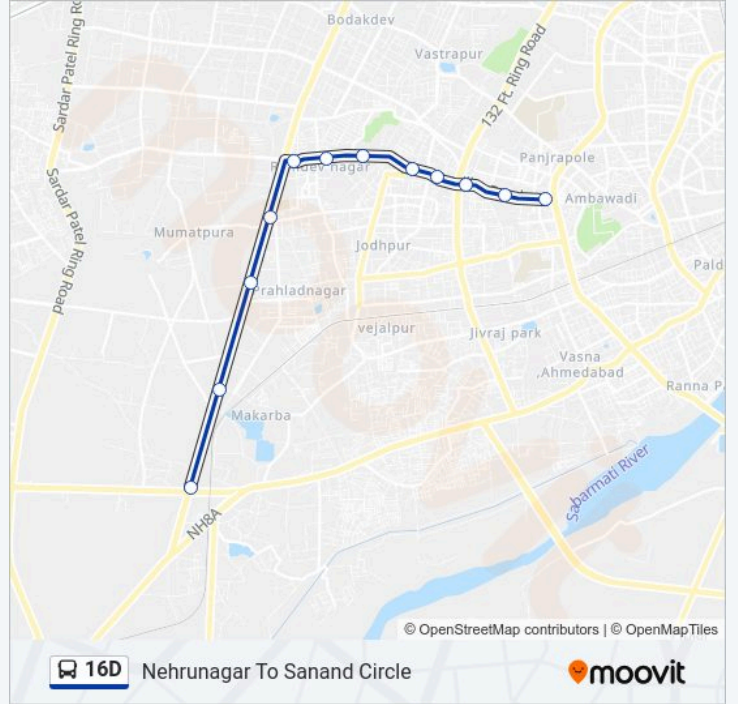

## Nehrunagar To Sanand Circle

[Get The App](#)

The 16D bus line Nehrunagar To Sanand Circle has one route. For regular weekdays, their operation hours are:

(1) Sanand Circle: 06:00-22:47

Use the Moovit App to find the closest 16D bus station near you and find out when is the next 16D bus arriving.

**Direction: Sanand Circle**

12 stops

[VIEW LINE SCHEDULE](#)

Nehrunagar BRTS  
Jhansi Ki Rani BRTS  
Shivranjani BRTS  
Jodhpur Char Rasta BRTS  
Star Bazaar BRTS  
ISRO BRTS  
Ramdevnagar BRTS  
Iskcon Cross Road BRTS  
Karnavati Club  
Pralhad Nagar Cross Road  
Makarba Road  
Sanand Circle

**16D bus Time Schedule**

Sanand Circle Route Timetable:

Monday	06:00-22:47
Tuesday	06:00-22:47
Wednesday	06:00-22:47
Thursday	06:00-22:47
Friday	06:00-22:47
Saturday	06:00-22:47
Sunday	06:00-22:47

**16D bus Info**

**Direction:** Sanand Circle

**Stops:** 12

**Trip Duration:** 20 min

**Line Summary:**

16D bus time schedules and route maps are available in an offline PDF at [moovitapp.com](https://moovitapp.com). Use the Moovit App to see live bus times, train schedule or subway schedule, and step-by-step directions for all public transit in Ahmedabad.