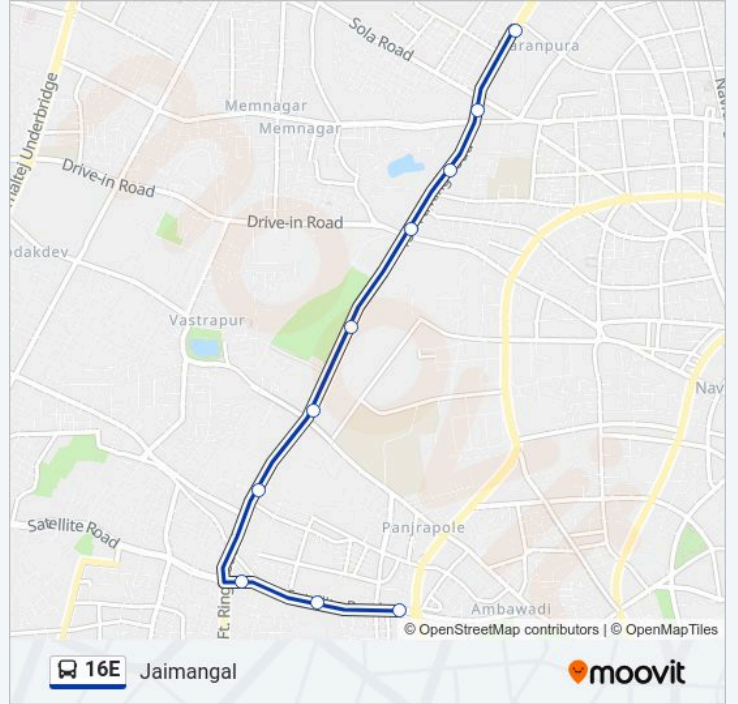

16E Line

Jaimangal

Get The App

The 16E bus line Jaimangal has one route. For regular weekdays, their operation hours are:

(1) Jaimangal: 10:32-22:23

Use the Moovit App to find the closest 16E bus station near you and find out when is the next 16E bus arriving.

University BRTS

Memnagar BRTS

Shree Valinath Chowk BRTS

Sola Cross Road BRTS

Jaimangal BRTS

16E bus Time Schedule

Jaimangal Route Timetable:

Monday	10:32-22:23
Tuesday	10:32-22:23
Wednesday	10:32-22:23
Thursday	10:32-22:23
Friday	10:32-22:23
Saturday	10:32-22:23
Sunday	10:32-22:23

16E bus Info**Direction:** Jaimangal**Stops:** 10**Trip Duration:** 14 min**Line Summary:**

16E bus time schedules and route maps are available in an offline PDF at moovitapp.com. Use the Moovit App to see live bus times, train schedule or subway schedule, and step-by-step directions for all public transit in Ahmedabad.