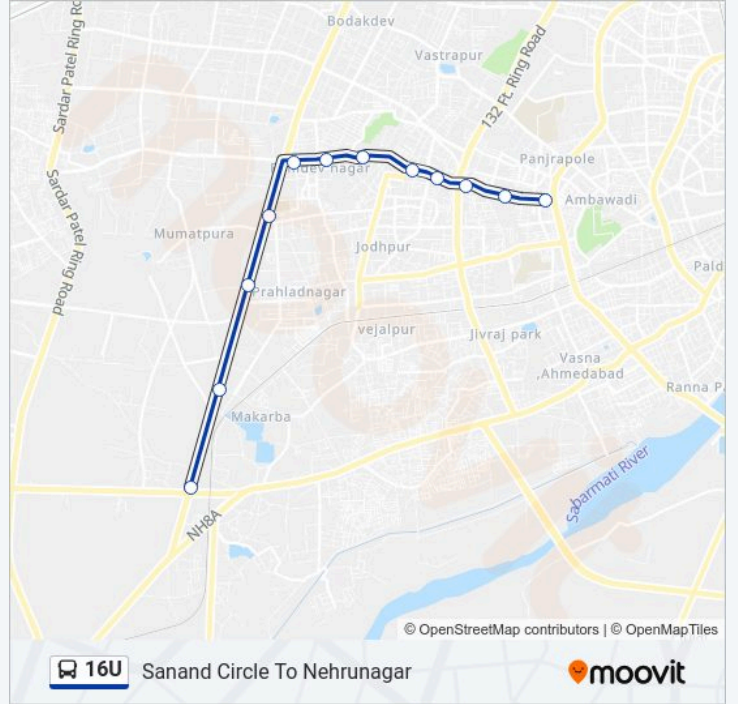

## Sanand Circle To Nehrunagar

Get The App

The 16U bus line Sanand Circle To Nehrunagar has one route. For regular weekdays, their operation hours are:

(1) Nehrunagar: 06:00-22:46

Use the Moovit App to find the closest 16U bus station near you and find out when is the next 16U bus arriving.

**Direction: Nehrunagar**

12 stops

[VIEW LINE SCHEDULE](#)

Sanand Circle  
Makarba Road  
Pralhad Nagar Cross Road  
Karnavati Club  
Iskcon Cross Road BRTS  
Ramdevnagar BRTS  
ISRO BRTS  
Star Bazaar BRTS  
Jodhpur Char Rasta BRTS  
Shivranjani BRTS  
Jhansi Ki Rani BRTS  
Nehrunagar BRTS

**16U bus Time Schedule**

Nehrunagar Route Timetable:

Monday	06:00-22:46
Tuesday	06:00-22:46
Wednesday	06:00-22:46
Thursday	06:00-22:46
Friday	06:00-22:46
Saturday	06:00-22:46
Sunday	06:00-22:46

**16U bus Info****Direction:** Nehrunagar**Stops:** 12**Trip Duration:** 20 min**Line Summary:**