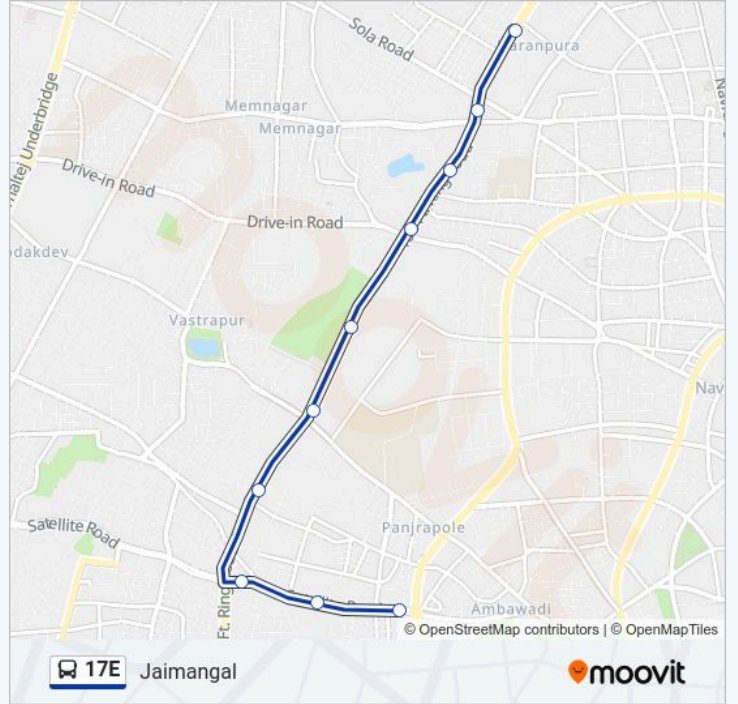

 17E Line

Jaimangal

[Get The App](#)

The 17E bus line Jaimangal has one route. For regular weekdays, their operation hours are:

(1) Jaimangal: 11:40-22:15

Use the Moovit App to find the closest 17E bus station near you and find out when is the next 17E bus arriving.

University BRTS

Memnagar BRTS

Shree Valinath Chowk BRTS

Sola Cross Road BRTS

Jaimangal BRTS

17E bus Time Schedule

Jaimangal Route Timetable:

Monday	11:40-22:15
Tuesday	11:40-22:15
Wednesday	11:40-22:15
Thursday	11:40-22:15
Friday	11:40-22:15
Saturday	11:40-22:15
Sunday	11:40-22:15

17E bus Info

Direction: Jaimangal

Stops: 10

Trip Duration: 13 min

Line Summary:

17E bus time schedules and route maps are available in an offline PDF at moovitapp.com. Use the Moovit App to see live bus times, train schedule or subway schedule, and step-by-step directions for all public transit in Ahmedabad.