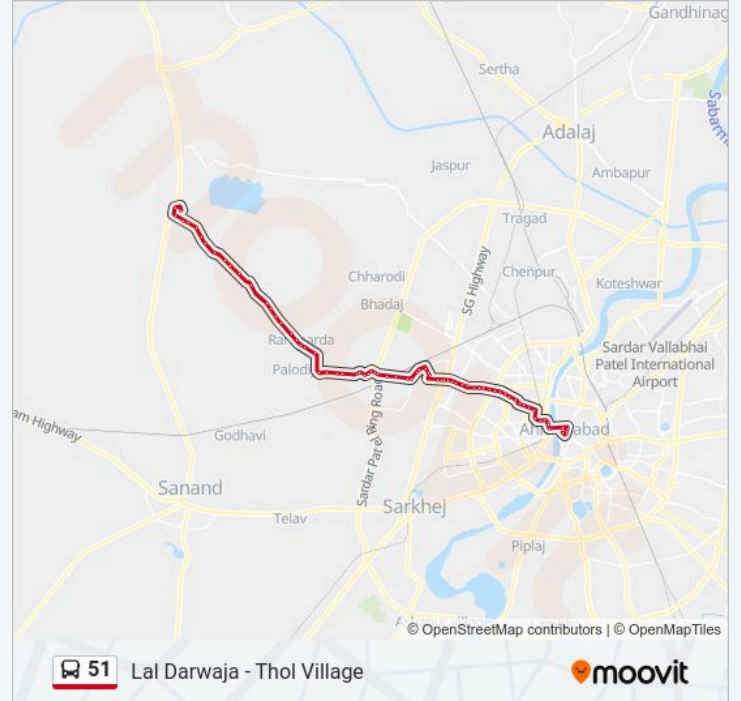

Nadoli Patiya

Ankur Orchards

Ankur Orchards

Krishna R.D.Farm

Shiv Shakti Society

Ayodhya Township

Shelaj Gam

Thaltej Garnalu

Chimanlalno Bore

Shan Bungalows

S.P.Ring Road

S.P.Ring Road

Thaltej Railway Crossing

Ambli Road Station

Prajapatino Kuvo

Silver Square

Swagat Green Villa

Shree Narayan Bungalow

Hebatpur Cross Road

Shree Narayan Dham

Shubh Vastu Co.Ho.So.

Thaltej Gam

Thakor Vas

Bhaikaka Nagar

Muktidham Jain Derasar

Shantinath Mahadev

Sardar Patel Institute

Regional Telephone Training Center

Drive In Cinema

Indraprastha Tower

Gurukul

Niranjan Society