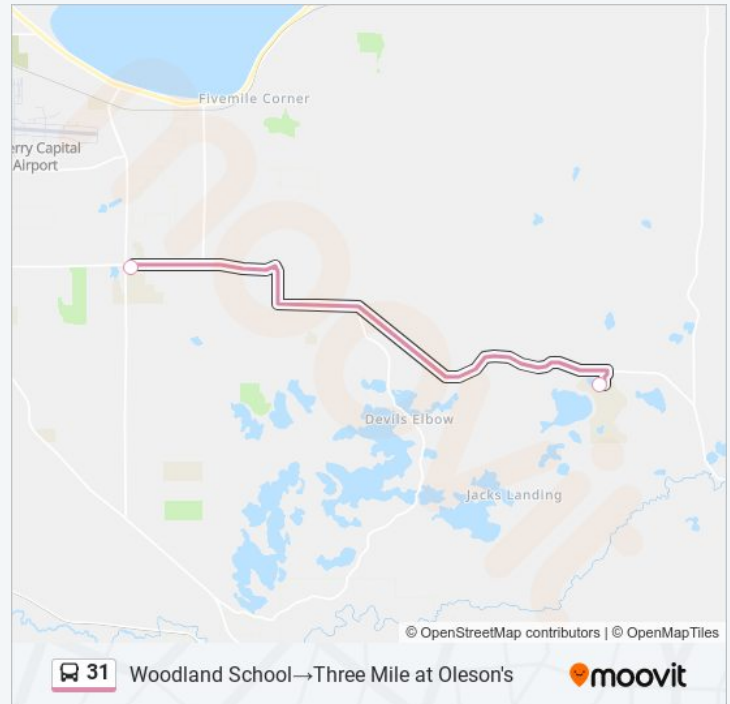

2 stops

[VIEW LINE SCHEDULE](#)

- Woodland School
- Three Mile at Oleson's

**31 bus Time Schedule**

Woodland School→Three Mile at Oleson's Route Timetable:

Sunday	Not Operational
Monday	3:37 PM
Tuesday	3:37 PM
Wednesday	3:37 PM

Thursday	3:37 PM
Friday	2:07 PM
Saturday	Not Operational

### 31 bus Info

**Direction:** Woodland School→Three Mile at Oleson's

**Stops:** 2

**Trip Duration:** 13 min

**Line Summary:**

31 bus time schedules and route maps are available in an offline PDF at [moovitapp.com](https://moovitapp.com). Use the Moovit App to see live bus times, train schedule or subway schedule, and step-by-step directions for all public transit in Traverse City.