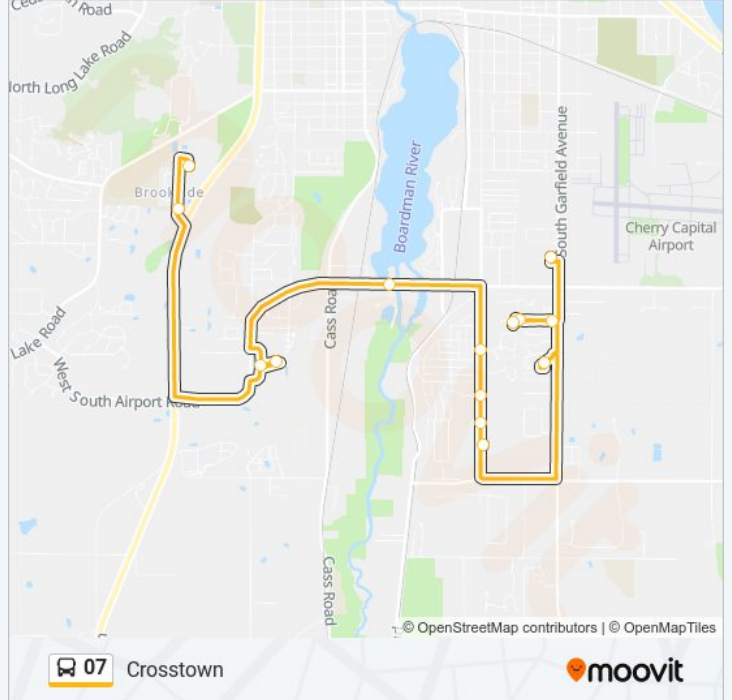

Use the Moovit App to find the closest 07 bus station near you and find out when is the next 07 bus arriving.

Direction: Cherryland Center at Tc Curling→Meijer Park And Ride

14 stops

[VIEW LINE SCHEDULE](#)

- Cherryland Center at Tc Curling
- Oak Terrace at Garfield Road
- Oak Terrace Apartments
- Aspen Hills Apartments
- Sugar Plum Apartments
- Lafranier Transfer - Park -N-Ride
- Lafranier Rd. at Ridge 45 Apartments (Inbound)
- Lafranier Rd. at Gt County Health Dept.
- Lafranier Rd. at Village Glen Apts.
- Logans Landing at Boardman Lake
- Gt Crossing
- Gt Crossing Storefront
- Franke Rd at Panera Bread
- Meijer Park And Ride

07 bus Time Schedule

Cherryland Center at Tc Curling→Meijer Park And Ride Route Timetable:

Sunday	Not Operational
Monday	6:00 AM - 8:30 PM
Tuesday	6:00 AM - 8:30 PM
Wednesday	6:00 AM - 8:30 PM
Thursday	6:00 AM - 8:30 PM
Friday	6:00 AM - 8:30 PM
Saturday	9:00 AM - 5:00 PM

07 bus Info

Direction: Cherryland Center at Tc Curling→Meijer Park And Ride

Stops: 14

Trip Duration: 26 min

Line Summary:

Direction: Meijer Park And Ride→Cherryland Center at Tc Curling

12 stops

[VIEW LINE SCHEDULE](#)