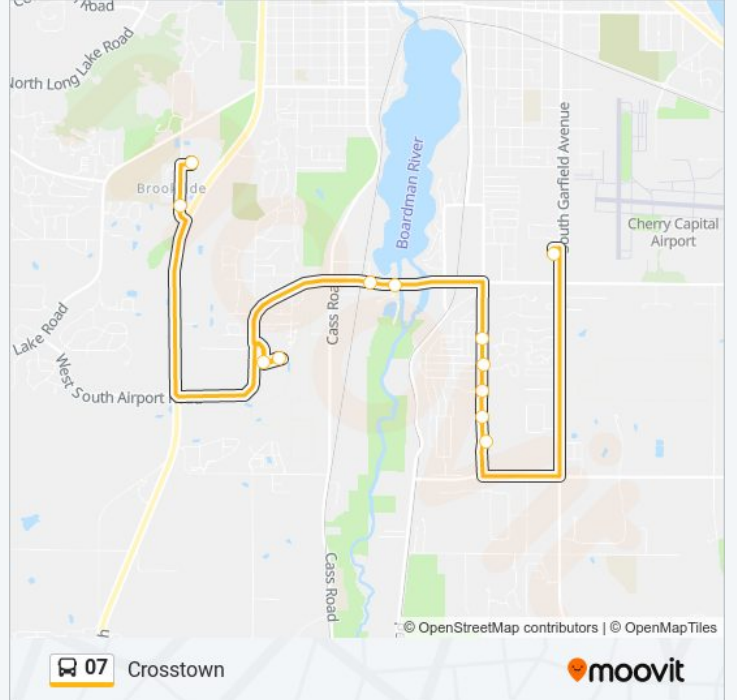

Use the Moovit App to find the closest 07 bus station near you and find out when is the next 07 bus arriving.

Direction: Cherryland Center at Tc Curling→Meijer Park And Ride

14 stops

[VIEW LINE SCHEDULE](#)

- Meijer Park And Ride
- Franke Rd. at Great Wolf Lodge
- Gt Crossing
- Gt Crossing Storefront
- South Airport at Goodwill Store
- South Airport at Raquet Club Dr.
- Lafranier Rd. at Kings Court
- Lafranier Rd. at Andrew Place
- Lafranier Rd. at Maylane (Medilodge)
- Lafranier Rd. at Ridge 45 Apartments (Outbound)
- Lafranier Transfer - Park -N-Ride
- Cherryland Center at Tc Curling

07 bus Time Schedule

Meijer Park And Ride→Cherryland Center at Tc Curling Route Timetable:

Sunday	Not Operational
Monday	6:00 AM - 8:00 PM
Tuesday	6:00 AM - 8:00 PM
Wednesday	6:00 AM - 8:00 PM
Thursday	6:00 AM - 8:00 PM
Friday	6:00 AM - 8:00 PM
Saturday	9:30 AM - 5:30 PM

07 bus Info

Direction: Meijer Park And Ride→Cherryland Center at Tc Curling

Stops: 12

Trip Duration: 22 min

Line Summary:

07 bus time schedules and route maps are available in an offline PDF at moovitapp.com. Use the Moovit App to see live bus times, train schedule or subway schedule, and step-by-step directions for all public transit in Traverse City.