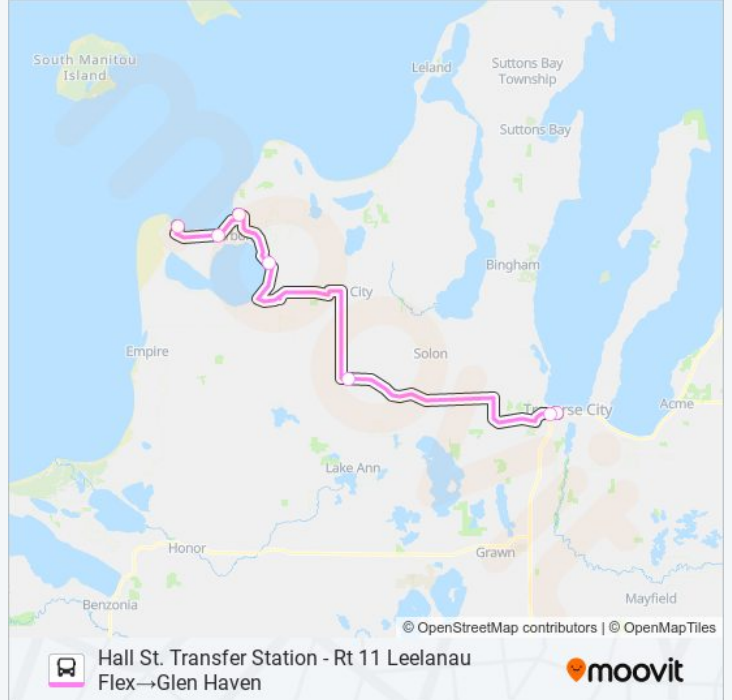

LEELANAU FLEX bus Info

Direction: Glen Haven → S Dunns Farm Rd at Trumbull Rd

Stops: 3

Trip Duration: 12 min

Line Summary:

**Direction: Hall St. Transfer Station - Rt 11
Leelanau Flex → Glen Haven**

7 stops

[VIEW LINE SCHEDULE](#)

Hall St. Transfer Station - Rt 11 Leelanau Flex

W Front St at Cedar St (Westbound)

M-72 Park-N-Ride

S Dunns Farm Rd at Trumbull Rd

The Homestead Resort

Glen Arbor

Glen Haven

LEELANAU FLEX bus Time Schedule

Hall St. Transfer Station - Rt 11 Leelanau Flex → Glen Haven Route Timetable:

Sunday	Not Operational
Monday	8:30 AM - 3:30 PM
Tuesday	8:30 AM - 3:30 PM
Wednesday	8:30 AM - 3:30 PM
Thursday	8:30 AM - 3:30 PM
Friday	8:30 AM - 3:30 PM
Saturday	Not Operational

LEELANAU FLEX bus Info

Direction: Hall St. Transfer Station - Rt 11 Leelanau Flex → Glen Haven

Stops: 7

Trip Duration: 52 min

Line Summary:

Direction: S Dunns Farm Rd at Trumbull Rd→Glen Arbor

2 stops

[VIEW LINE SCHEDULE](#)