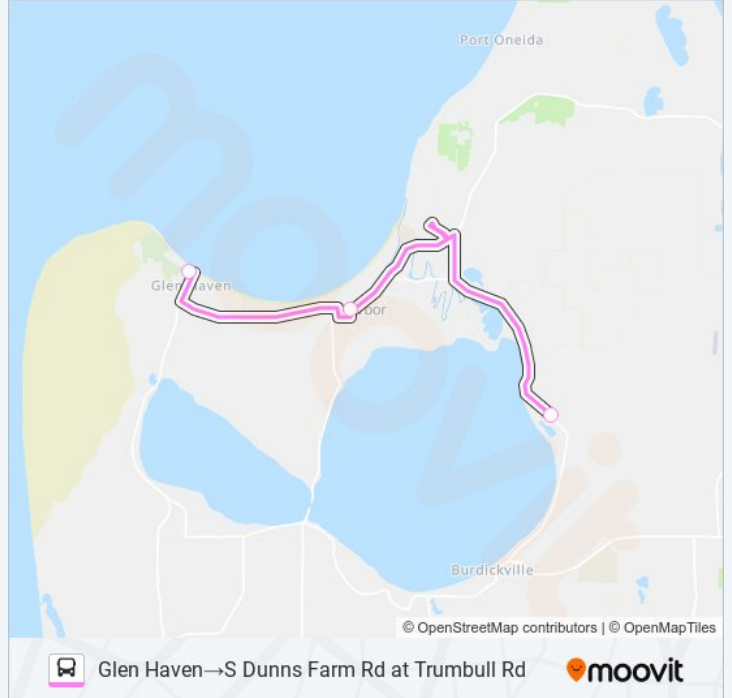

LEELANAU FLEX bus Info

Direction: Glen Arbor→Hall St. Transfer Station - Rt 11 Leelanau Flex

Stops: 5

Trip Duration: 43 min

Line Summary:

Direction: Glen Haven → S Dunns Farm Rd at Trumbull Rd

3 stops

[VIEW LINE SCHEDULE](#)

Glen Haven

Glen Arbor

S Dunns Farm Rd at Trumbull Rd

LEELANAU FLEX bus Time Schedule

Glen Haven → S Dunns Farm Rd at Trumbull Rd Route Timetable:

Sunday	Not Operational
Monday	9:56 AM
Tuesday	9:56 AM
Wednesday	9:56 AM
Thursday	9:56 AM
Friday	9:56 AM
Saturday	Not Operational

LEELANAU FLEX bus Info

Direction: Glen Haven → S Dunns Farm Rd at Trumbull Rd

Stops: 3

Trip Duration: 12 min

Line Summary:

**Direction: Hall St. Transfer Station - Rt 11
Leelanau Flex → Glen Haven**

7 stops