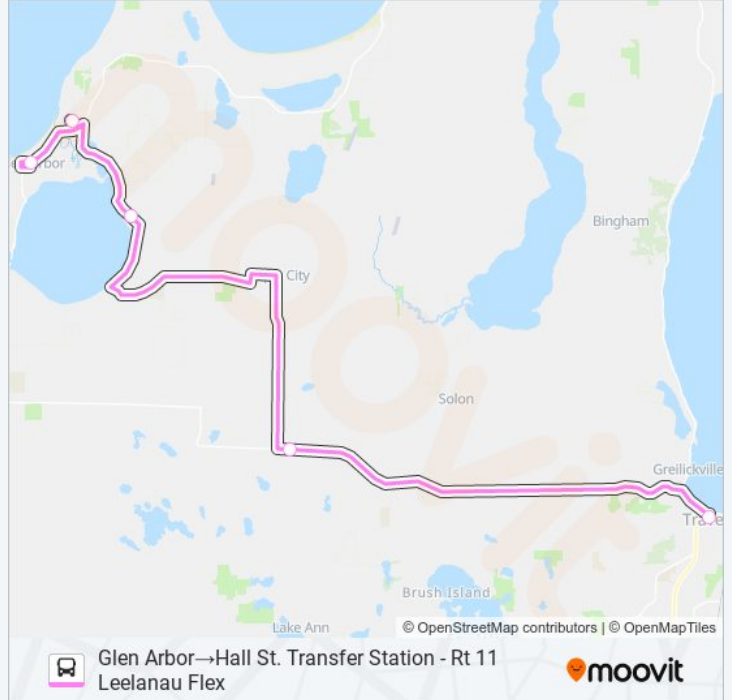

Use the Moovit App to find the closest LEELANAU FLEX bus station near you and find out when is the next LEELANAU FLEX bus arriving.

Direction: Glen Arbor→Hall St. Transfer Station - Rt 11 Leelanau Flex

5 stops

[VIEW LINE SCHEDULE](#)

Glen Arbor

The Homestead Resort

S Dunns Farm Rd at Trumbull Rd

M-72 Park-N-Ride

Hall St. Transfer Station - Rt 11 Leelanau Flex

LEELANAU FLEX bus Time Schedule

Glen Arbor→Hall St. Transfer Station - Rt 11 Leelanau Flex Route Timetable:

Sunday	Not Operational
Monday	10:30 AM - 10:00 PM
Tuesday	10:30 AM - 10:00 PM
Wednesday	10:30 AM - 10:00 PM
Thursday	10:30 AM - 10:00 PM
Friday	10:30 AM - 10:00 PM
Saturday	Not Operational

LEELANAU FLEX bus Info

Direction: Glen Arbor→Hall St. Transfer Station - Rt 11 Leelanau Flex

Stops: 5

Trip Duration: 43 min

Line Summary:

Direction: Glen Haven → S Dunns Farm Rd at Trumbull Rd

3 stops

[VIEW LINE SCHEDULE](#)