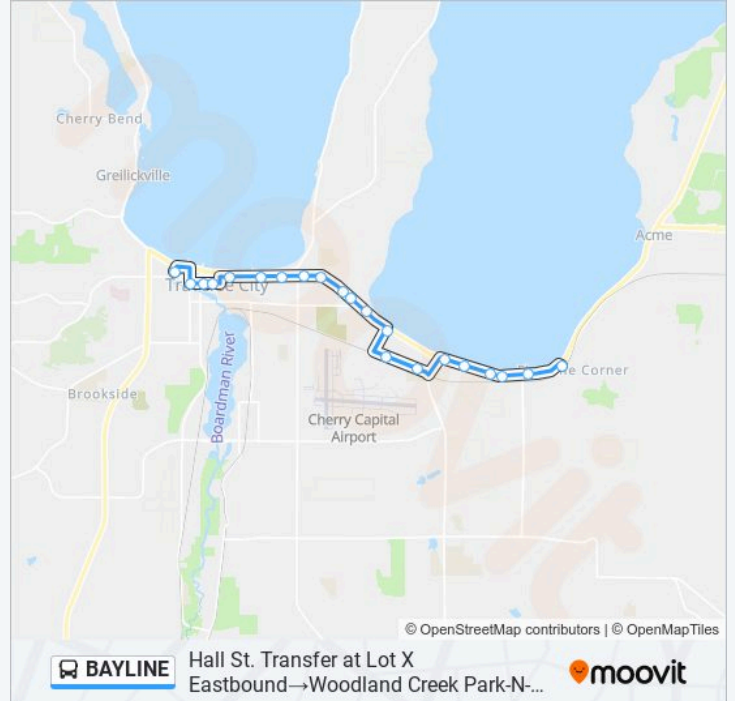

21 stops

[VIEW LINE SCHEDULE](#)

- Hall St. Transfer at Lot X Eastbound
- State St. East Of Union
- State St at Cass St
- State St at Park St
- E Front St at Wellington St (Eastbound)
- E Front St at Barlow St (Eastbound)
- E Front St at Rose St (Eastbound)
- E. Front St. at E. Garfield Ave (Eastbound)
- E Front St at Fair St
- Munson Avenue at Davis Street
- Munson Ave at East Bay Flats
- Munson Ave at 8th St (Mchc)
- Tom's East Bay (Eastbound)
- Parsons Rd at Aero Park
- Aero-Park / Career Tech Center
- Us-31 at Three Mile Rd (Eastbound)
- Us-31 at Traverse City State Park (Eastbound)
- Us-31 at Economy Inn (Eastbound)

BAYLINE bus Info

Direction: Hall St. Transfer at Lot X
Eastbound→Woodland Creek Park-N-Ride

Stops: 21

Trip Duration: 20 min

Line Summary:

Us-31 at Pirate's Cove (Eastbound)

Us-31 at Four Mile Rd (Eastbound)

Woodland Creek Park-N-Ride

Direction: Meijer Park And Ride→Hall St. Transfer Station - Westbound

13 stops

[VIEW LINE SCHEDULE](#)

Meijer Park And Ride

Silver Dr at Historic Barns Park (Eastbound)

Silver Dr at Creekside (Eastbound)

Us-31 Sugar Beach (Westbound)

Us-31 at Grand Beach (Westbound)

Us-31 at Traverse City State Park (Westbound)

Us-31 at Three Mile Rd (Westbound)

Tom's East Bay (Westbound)

Indian Trail Blvd at Airport Access