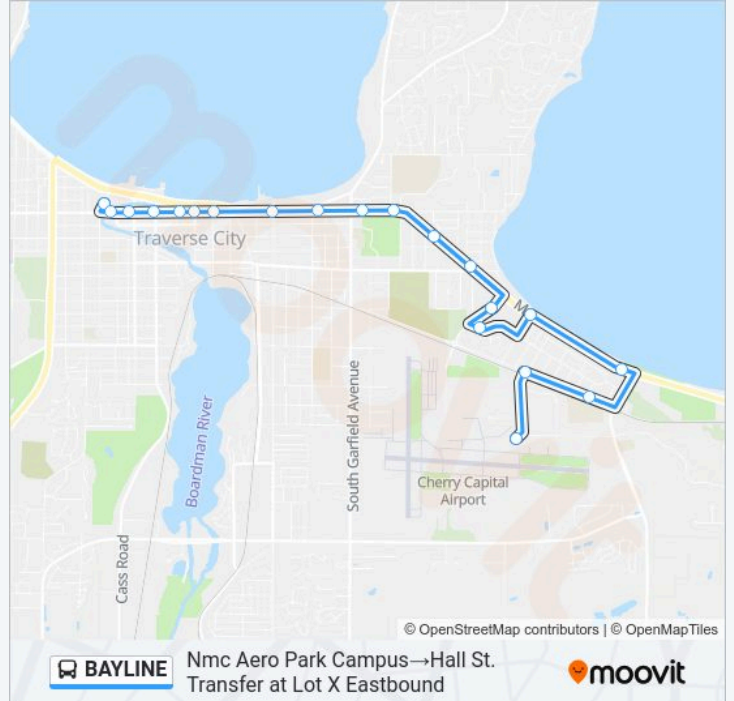

Stops: 13

Trip Duration: 14 min

Line Summary:

Direction: Nmc Aero Park Campus → Hall St. Transfer at Lot X Eastbound

20 stops

[VIEW LINE SCHEDULE](#)

- Nmc Aero Park Campus
- Parsons Rd at Aero Park
- Aero-Park / Career Tech Center
- Us-31 at Three Mile Rd (Westbound)
- Tom's East Bay (Westbound)
- Indian Trail Blvd at Airport Access
- Airport Access Road at Munson Community Health
- Munson Ave at 8th St
- Munson Avenue at Davis Street
- E Front St at Milliken
- E Front St at E Garfield Ave
- 9686056-E Front at Rose St (9307)
- E Front St at Barlow (Westbound) (9290)
- E Front St at Wellington St (Westbound)
- E Front St at Boardman Ave (Westbound)
- E Front St at Park St (Westbound)
- E Front St at Cass St (Westbound)

BAYLINE bus Info

Direction: Nmc Aero Park Campus → Hall St. Transfer at Lot X Eastbound

Stops: 20

Trip Duration: 18 min

Line Summary:

W. Front St. at Union (Record Eagle)

W Front at Pine St

Hall St. Transfer at Lot X Eastbound

**Direction: Woodland Creek Park-N-Ride→Hall St.
Transfer at Lot X Eastbound**

23 stops

[VIEW LINE SCHEDULE](#)

Woodland Creek Park-N-Ride

Us-31 at Pointes North (Westbound)

Us-31 at Four Mile Rd (Westbound)

Us-31 Sugar Beach (Westbound)

Us-31 at Grand Beach (Westbound)

Us-31 at Traverse City State Park (Westbound)

Us-31 at Three Mile Rd (Westbound)

Tom's East Bay (Westbound)

Indian Trail Blvd at Airport Access