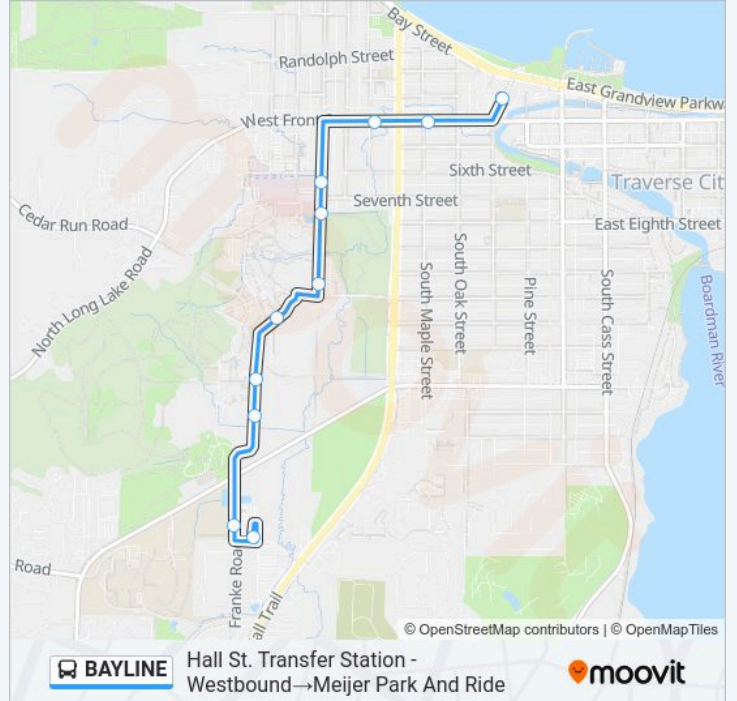

Use the Moovit App to find the closest BAYLINE bus station near you and find out when is the next BAYLINE bus arriving.

Direction: Hall St. Transfer Station - Westbound→Meijer Park And Ride

11 stops

[VIEW LINE SCHEDULE](#)

Hall St. Transfer Station - Westbound→Meijer Park And Ride Route Timetable:

Sunday	9:00 AM - 8:30 PM
Monday	7:00 AM - 10:00 PM
Tuesday	7:00 AM - 10:00 PM
Wednesday	7:00 AM - 10:00 PM
Thursday	7:00 AM - 10:00 PM
Friday	7:00 AM - 10:00 PM
Saturday	7:00 AM - 10:00 PM

BAYLINE bus Info**Direction:** Hall St. Transfer Station - Westbound→Meijer Park And Ride**Stops:** 11**Trip Duration:** 10 min**Line Summary:**

Direction: Hall St. Transfer at Lot X Eastbound→Nmc Aero Park Campus

Us-31 Sugar Beach (Westbound)

Us-31 at Grand Beach (Westbound)

Us-31 at Traverse City State Park (Westbound)

Us-31 at Three Mile Rd (Westbound)

Tom's East Bay (Westbound)

Indian Trail Blvd at Airport Access