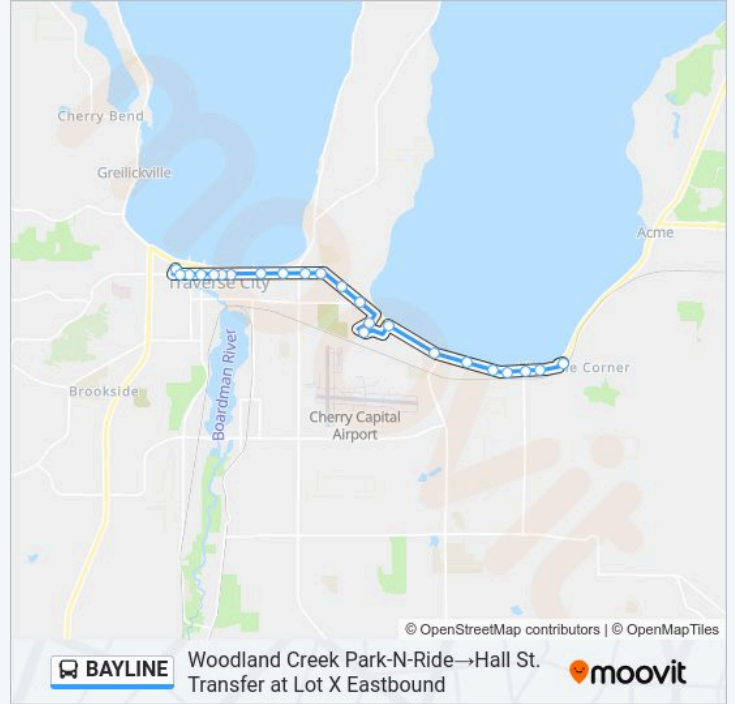

E Front St at Wellington St (Westbound)

BAYLINE bus Time Schedule

Woodland Creek Park-N-Ride→Hall St. Transfer at Lot X Eastbound Route Timetable:

Sunday	9:00 AM - 8:30 PM
Monday	7:00 AM - 9:30 PM
Tuesday	7:00 AM - 9:30 PM
Wednesday	7:00 AM - 9:30 PM
Thursday	7:00 AM - 9:30 PM
Friday	7:00 AM - 9:30 PM
Saturday	7:00 AM - 9:30 PM

BAYLINE bus Info

Direction: Woodland Creek Park-N-Ride→Hall St.
Transfer at Lot X Eastbound

Stops: 23

Trip Duration: 18 min

Line Summary:

E Front St at Boardman Ave (Westbound)

E Front St at Park St (Westbound)

E Front St at Cass St (Westbound)

W. Front St. at Union (Record Eagle)

W Front at Pine St

Hall St. Transfer at Lot X Eastbound

BAYLINE bus time schedules and route maps are available in an offline PDF at moovitapp.com. Use the Moovit App to see live bus times, train schedule or subway schedule, and step-by-step directions for all public transit in Traverse City.