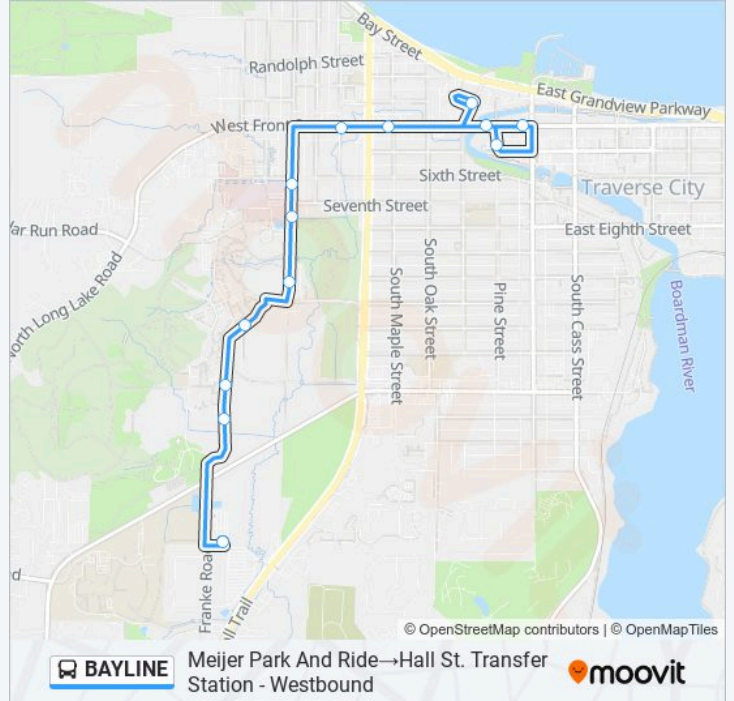

BAYLINE bus Info

Direction: Hall St. Transfer at Lot X
Eastbound→Woodland Creek Park-N-Ride

Stops: 21

Trip Duration: 20 min

Line Summary:

Us-31 at Pirate's Cove (Eastbound)

Us-31 at Four Mile Rd (Eastbound)

Pine St. at State St.

W. Front St. at Union (Record Eagle)

W Front at Pine St

Hall St. Transfer Station - Westbound

BAYLINE bus Time Schedule

Meijer Park And Ride→Hall St. Transfer Station - Westbound Route Timetable:

Sunday	9:11 AM - 8:41 PM
Monday	7:11 AM - 9:56 PM
Tuesday	7:11 AM - 9:56 PM
Wednesday	7:11 AM - 9:56 PM
Thursday	7:11 AM - 9:56 PM
Friday	7:11 AM - 9:56 PM
Saturday	7:11 AM - 9:56 PM

BAYLINE bus Info

Direction: Meijer Park And Ride→Hall St. Transfer Station - Westbound

Stops: 13

Trip Duration: 14 min

Line Summary:

Direction: Nmc Aero Park Campus → Hall St. Transfer at Lot X Eastbound

20 stops

[VIEW LINE SCHEDULE](#)

- Nmc Aero Park Campus
- Parsons Rd at Aero Park
- Aero-Park / Career Tech Center
- Us-31 at Three Mile Rd (Westbound)
- Tom's East Bay (Westbound)
- Indian Trail Blvd at Airport Access
- Airport Access Road at Munson Community Health
- Munson Ave at 8th St
- Munson Avenue at Davis Street
- E Front St at Milliken
- E Front St at E Garfield Ave
- 9686056-E Front at Rose St (9307)
- E Front St at Barlow (Westbound) (9290)
- E Front St at Wellington St (Westbound)
- E Front St at Boardman Ave (Westbound)
- E Front St at Park St (Westbound)
- E Front St at Cass St (Westbound)