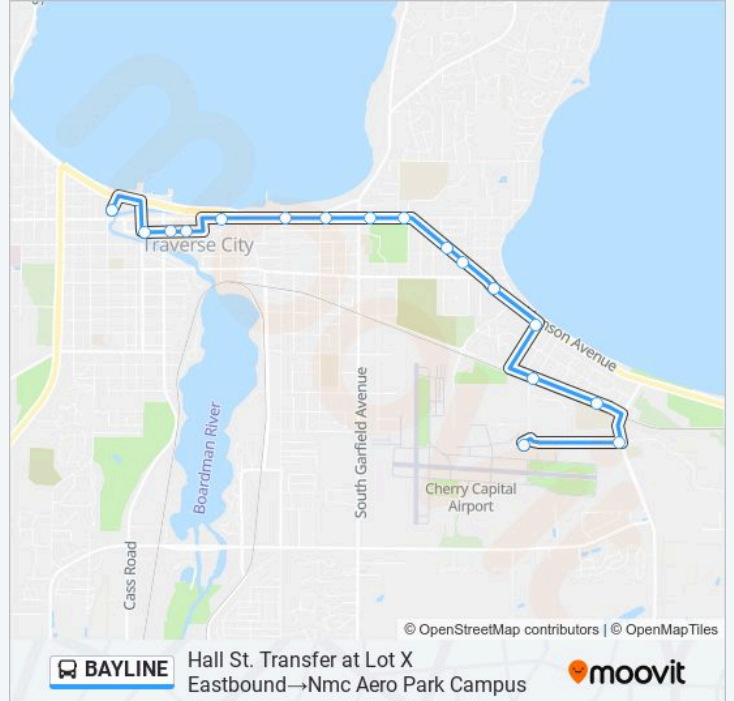

17 stops

[VIEW LINE SCHEDULE](#)

- Hall St. Transfer at Lot X Eastbound
- State St. East Of Union
- State St at Cass St
- State St at Park St
- E Front St at Wellington St (Eastbound)
- E Front St at Barlow St (Eastbound)
- E Front St at Rose St (Eastbound)
- E. Front St. at E. Garfield Ave (Eastbound)
- E Front St at Fair St
- Munson Avenue at Davis Street
- Munson Ave at East Bay Flats
- Munson Ave at 8th St (Mchc)
- Tom's East Bay (Eastbound)
- Parsons Rd at Aero Park
- Aero-Park / Career Tech Center
- Aero Park at Three Mile Rd
- Nmc Aero Park Campus

BAYLINE bus Info

Direction: Hall St. Transfer at Lot X Eastbound→Nmc Aero Park Campus

Stops: 17

Trip Duration: 18 min

Line Summary:

**Direction: Hall St. Transfer at Lot X
Eastbound→Woodland Creek Park-N-Ride**

21 stops

[VIEW LINE SCHEDULE](#)

- Hall St. Transfer at Lot X Eastbound
- State St. East Of Union
- State St at Cass St
- State St at Park St
- E Front St at Wellington St (Eastbound)
- E Front St at Barlow St (Eastbound)
- E Front St at Rose St (Eastbound)
- E. Front St. at E. Garfield Ave (Eastbound)
- E Front St at Fair St
- Munson Avenue at Davis Street
- Munson Ave at East Bay Flats
- Munson Ave at 8th St (Mchc)
- Tom's East Bay (Eastbound)
- Parsons Rd at Aero Park
- Aero-Park / Career Tech Center
- Us-31 at Three Mile Rd (Eastbound)
- Us-31 at Traverse City State Park (Eastbound)
- Us-31 at Economy Inn (Eastbound)

BAYLINE bus Info

Direction: Hall St. Transfer at Lot X
Eastbound→Woodland Creek Park-N-Ride

Stops: 21

Trip Duration: 20 min

Line Summary:

Us-31 at Pirate's Cove (Eastbound)

Us-31 at Four Mile Rd (Eastbound)