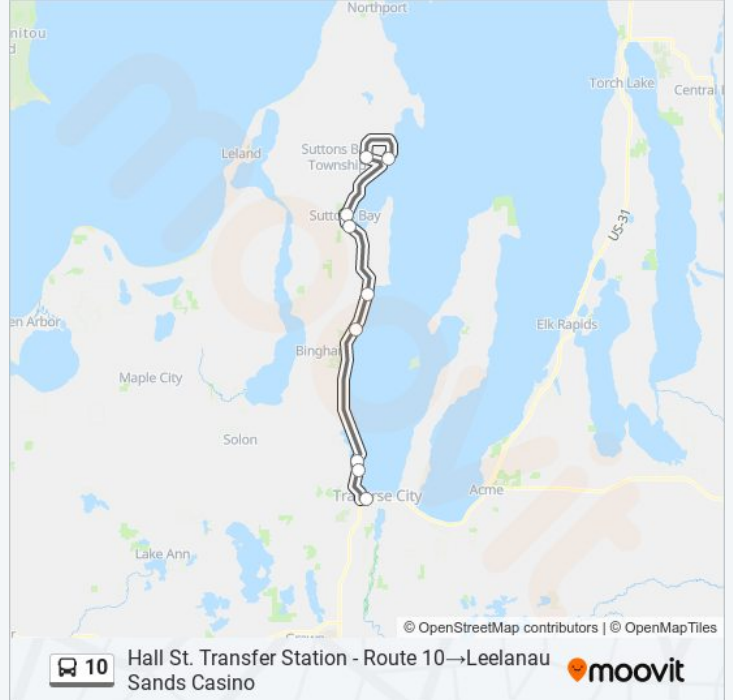

Hall St. Transfer Station - Route 10→Leelanau Sands Casino

Get The App

The 10 bus line (Hall St. Transfer Station - Route 10→Leelanau Sands Casino) has 2 routes. For regular weekdays, their operation hours are:

(1) Hall St. Transfer Station - Route 10→Leelanau Sands Casino: 6:30 AM - 5:30 PM(2) Leelanau Sands Casino→Hall St. Transfer Station - Route 10: 7:30 AM - 6:30 PM

Use the Moovit App to find the closest 10 bus station near you and find out when is the next 10 bus arriving.

**Direction: Hall St. Transfer Station - Route 10→Leelanau Sands Casino**

9 stops

[VIEW LINE SCHEDULE](#)

- Hall St. Transfer Station - Route 10
- M-22 at Discovery Pier (Outbound)
- Cherry Bend at Leelanau Studios
- M-22 at Shady Lane Market
- M-22 at Fort Road (Outbound)
- Hop Lot Brewing Company (Outbound)
- Front St. at Suttons Bay Library
- Ki-Dah-Keh-Mi-Kun
- Leelanau Sands Casino

**10 bus Info**

**Direction:** Hall St. Transfer Station - Route 10→Leelanau Sands Casino

**Stops:** 9

**Trip Duration:** 47 min

**Line Summary:**

**Direction: Leelanau Sands Casino → Hall St. Transfer Station - Route 10**