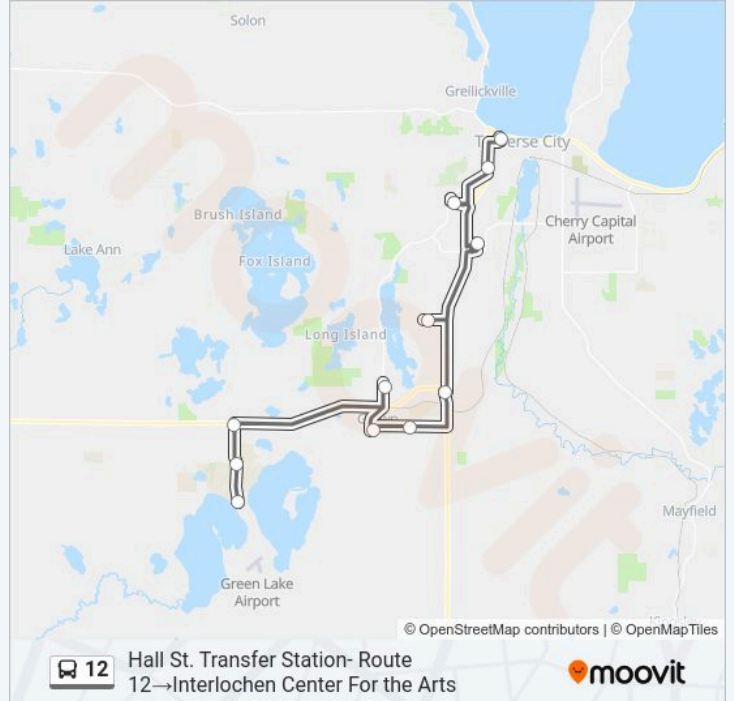

**12 bus Info**

**Direction:** Interlochen Center For the Arts→Hall St. Transfer Station- Route 12

**Stops:** 12

**Trip Duration:** 45 min

**Line Summary:**

**Direction: Hall St. Transfer Station- Route 12→Interlochen Center For the Arts**

12 stops

[VIEW LINE SCHEDULE](#)

Hall St. Transfer Station- Route 12

Division St. at 12th St.

Tc West Middle School

Grand Traverse Mall North Entrance

Meadow Lane

Us-31 at Menards (1230)

Monday	6:30 AM-6:30 PM
Tuesday	6:30 AM-6:30 PM
Wednesday	6:30 AM-6:30 PM
Thursday	6:30 AM-6:30 PM
Friday	6:30 AM-6:30 PM
Saturday	7:30 AM-5:30 PM
Sunday	Not Operational

**12 bus Info**

**Direction:** Hall St. Transfer Station- Route 12→Interlochen Center For the Arts

**Stops:** 12

**Trip Duration:** 49 min

**Line Summary:**

**Direction: Interlochen Center For the Arts→Grand Traverse Mall North Entrance**

9 stops

[VIEW LINE SCHEDULE](#)

Interlochen Center For the Arts

Interlochen Public Library