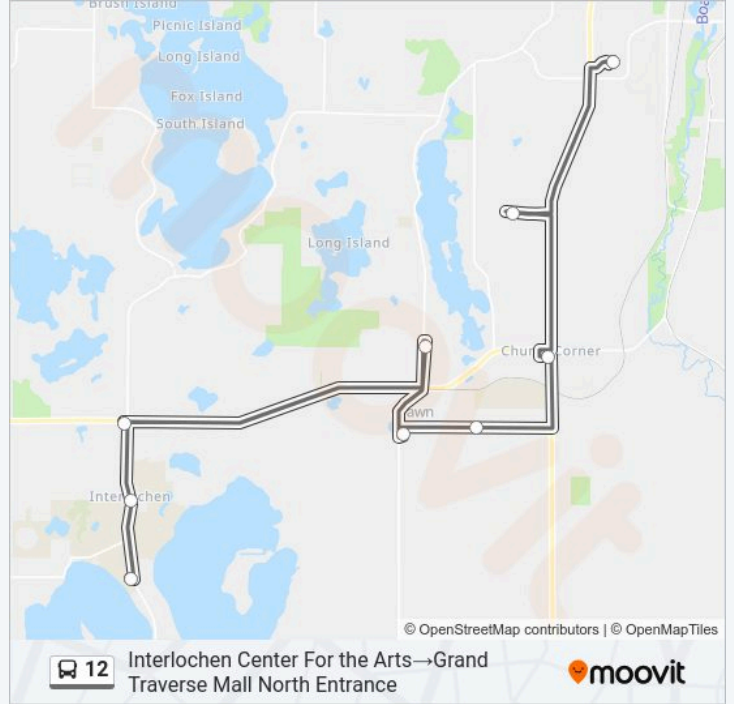

**Stops:** 12

**Trip Duration:** 49 min

**Line Summary:**

**Direction: Interlochen Center For the Arts→Grand Traverse Mall North Entrance**

9 stops

[VIEW LINE SCHEDULE](#)

Interlochen Center For the Arts

Interlochen Public Library

Interlochen Center For the Arts→Grand Traverse Mall North Entrance Route Timetable:

Monday	7:25 PM
Tuesday	7:25 PM
Wednesday	7:25 PM
Thursday	7:25 PM
Friday	7:25 PM
Saturday	Not Operational
Sunday	Not Operational

**12 bus Info**

**Direction:** Interlochen Center For the Arts→Grand Traverse Mall North Entrance

**Stops:** 9

**Trip Duration:** 35 min

**Line Summary:**

12 bus time schedules and route maps are available in an offline PDF at [moovitapp.com](https://moovitapp.com). Use the Moovit App to see live bus times, train schedule or subway schedule, and step-by-step directions for all public transit in Traverse City.