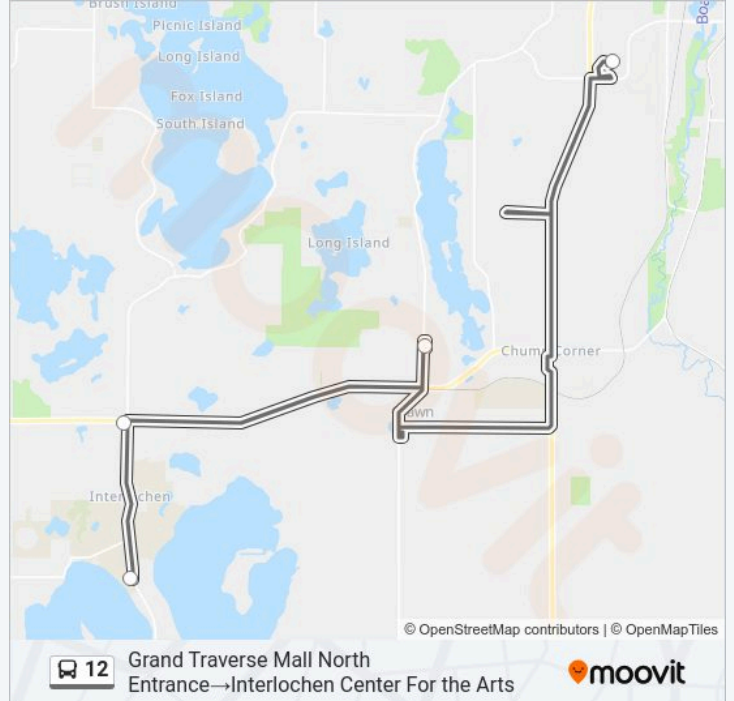

(1) Grand Traverse Mall North Entrance→Interlochen Center For the Arts: 6:00 AM(2) Interlochen Center For the Arts→Hall St. Transfer Station- Route 12: 6:25 AM-6:25 PM(3) Hall St. Transfer Station- Route 12→Interlochen Center For the Arts: 6:30 AM-6:30 PM(4) Interlochen Center For the Arts→Grand Traverse Mall North Entrance: 7:25 PM  
Use the Moovit App to find the closest 12 bus station near you and find out when is the next 12 bus arriving.

**Direction: Grand Traverse Mall North Entrance→Interlochen Center For the Arts**

4 stops

[VIEW LINE SCHEDULE](#)

Grand Traverse Mall North Entrance

Silver Shores

M-137 at Blue Vase Books (Park-N-Ride)

Interlochen Center For the Arts

**12 bus Info****Direction:** Grand Traverse Mall North Entrance→Interlochen Center For the Arts**Stops:** 4**Trip Duration:** 25 min**Line Summary:**

**Direction: Interlochen Center For the Arts→Hall St. Transfer Station- Route 12**

12 stops

[VIEW LINE SCHEDULE](#)

- Interlochen Center For the Arts
- Interlochen Public Library
- M-137 at Blue Vase Books (Park-N-Ride)
- Silver Shores
- Blair Township Hall
- Vance Rd at Sawyer Rd
- Us-31 at Menards (1230)
- Meadow Lane
- Grand Traverse Mall North Entrance
- Tc West Middle School
- Division St. at 12th St. (Inbound)
- Hall St. Transfer Station- Route 12