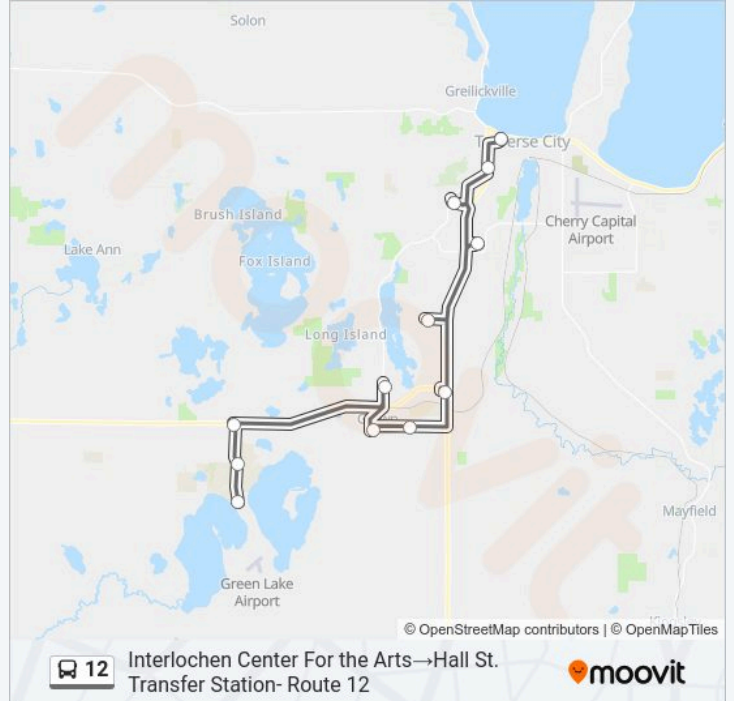

**12 bus Info****Direction:** Grand Traverse Mall North Entrance→Interlochen Center For the Arts**Stops:** 4**Trip Duration:** 25 min**Line Summary:**

**Direction: Interlochen Center For the Arts→Hall St. Transfer Station- Route 12**

12 stops

[VIEW LINE SCHEDULE](#)

- Interlochen Center For the Arts
- Interlochen Public Library
- M-137 at Blue Vase Books (Park-N-Ride)
- Silver Shores
- Blair Township Hall
- Vance Rd at Sawyer Rd
- Us-31 at Menards (1230)
- Meadow Lane
- Grand Traverse Mall North Entrance
- Tc West Middle School
- Division St. at 12th St. (Inbound)
- Hall St. Transfer Station- Route 12

**12 bus Time Schedule**

Interlochen Center For the Arts→Hall St. Transfer Station- Route 12 Route Timetable:

Monday	6:25 AM-6:25 PM
Tuesday	6:25 AM-6:25 PM
Wednesday	6:25 AM-6:25 PM
Thursday	6:25 AM-6:25 PM
Friday	6:25 AM-6:25 PM
Saturday	8:25 AM-6:25 PM
Sunday	Not Operational

**12 bus Info**

**Direction:** Interlochen Center For the Arts→Hall St. Transfer Station- Route 12

**Stops:** 12

**Trip Duration:** 45 min

**Line Summary:**

**Direction: Hall St. Transfer Station- Route 12→Interlochen Center For the Arts**