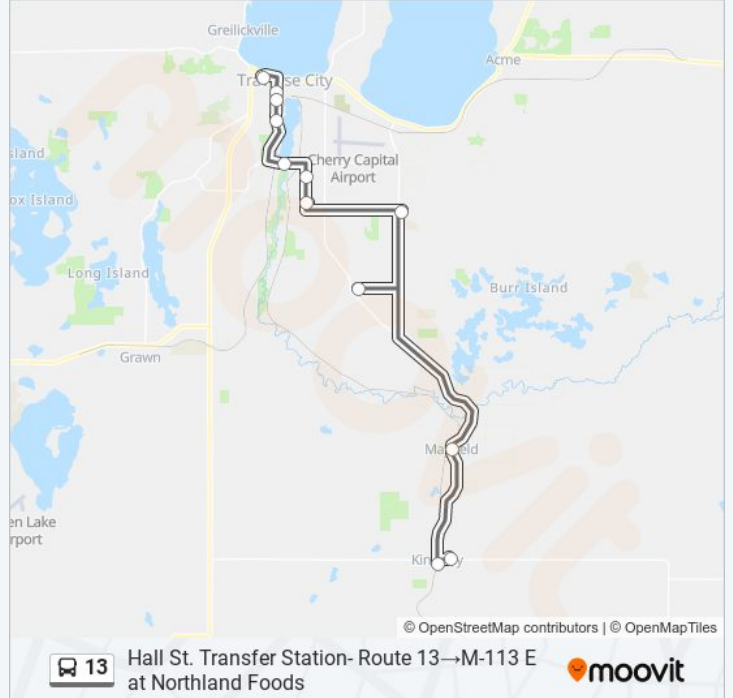

Use the Moovit App to find the closest 13 bus station near you and find out when is the next 13 bus arriving.

Direction: Hall St. Transfer Station- Route 13→M-113 E at Northland Foods

12 stops

[VIEW LINE SCHEDULE](#)

- Hall St. Transfer Station- Route 13
- Cass St. at Lake Ave. (Outbound)
- Cass St. at 10th St. (Outbound)
- Cass St. at 16th St. (Outbound)
- South Airport at Raquet Club Dr.
- Lafranier Rd. at Kings Court
- Lafranier Transfer - Park -N-Ride
- Three Mile at Oleson's
- Green Acres
- Garfield at Mayfield (Post Office - Outbound)
- Kingsley Library
- M-113 E at Northland Foods

13 bus Info

Direction: Hall St. Transfer Station- Route 13→M-113 E at Northland Foods

Stops: 12

Trip Duration: 47 min

Line Summary:

Direction: Lafranier Transfer - Park -N-Ride→M-113 E at Northland Foods

5 stops

Three Mile at Oleson's

Lafranier Transfer - Park -N-Ride

Lafranier Rd. at Village Glen Apts.

Logans Landing at Boardman Lake

Cass St. at 16th St. (Inbound)

Cass St. at 10th St. (Inbound)

Cass St. at Lake Ave. (Inbound)