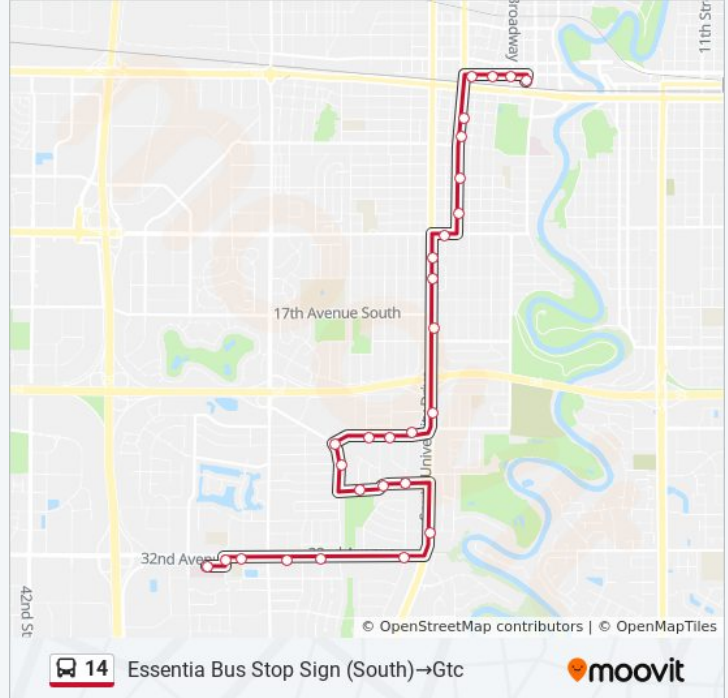

Use the Moovit App to find the closest 14 bus station near you and find out when is the next 14 bus arriving.

Direction: Essentia Bus Stop Sign (South)→Gtc

28 stops

[VIEW LINE SCHEDULE](#)

- Essentia Bus Stop Sign (South)
- 28th St S & 32nd Ave S (Midblock East)
- 32nd Ave S & 27th St S (Corner Sw)
- Shelter 236 (Southpointe)
- 32nd Ave S & 20th St S (Corner Sw)
- 32nd Ave S & 15th St S (Corner Sw)
- Shelter 233 (Ywca)
- Shelter 261 (Corner Nw)
- 27th Ave S & Arrowhead Rd S (Corner Ne)
- 27th Ave S & Pacific Dr S (Corner Ne)
- 18th St S & 26th Ave S (Midblock East)
- 18th St S & 25th Ave S (Corner Se)
- 25th Ave S & Viking Cir (Corner Sw)
- 25th Ave S & 15th St S (Corner Sw)
- Shelter 210 (K-Mart Parking Lot)
- University Dr S & Oak Manor Ave (Corner Se)
- Shelter 238 (Sanford Hospital)
- University Dr S & 15th Ave S (Midblock East)
- University Dr S & 14th Ave S (Corner Se)
- 13th Ave S & 11th St S (Corner Sw)
- 10th St S & 11th Ave S (Corner Se)

14 bus Time Schedule

Essentia Bus Stop Sign (South)→Gtc Route
Timetable:

Sunday	Not Operational
Monday	6:15 AM
Tuesday	Not Operational
Wednesday	Not Operational
Thursday	Not Operational
Friday	6:15 AM
Saturday	7:15 AM

14 bus Info

Direction: Essentia Bus Stop Sign (South)→Gtc
Stops: 28
Trip Duration: 25 min
Line Summary:

Shelter 263 (St. Anthony Of Padua)

10th St S & 4th Ave S (Corner Se)

Shelter 241 (Cass County Courthouse)

Np Ave N & 8th St N (People Ready)

Ndsu Renaissance Hall (Pullout)

Np Ave N & Broadway N (Corner Sw)

Gtc

Direction: Gtc→Gtc

86 stops

[VIEW LINE SCHEDULE](#)

Gtc