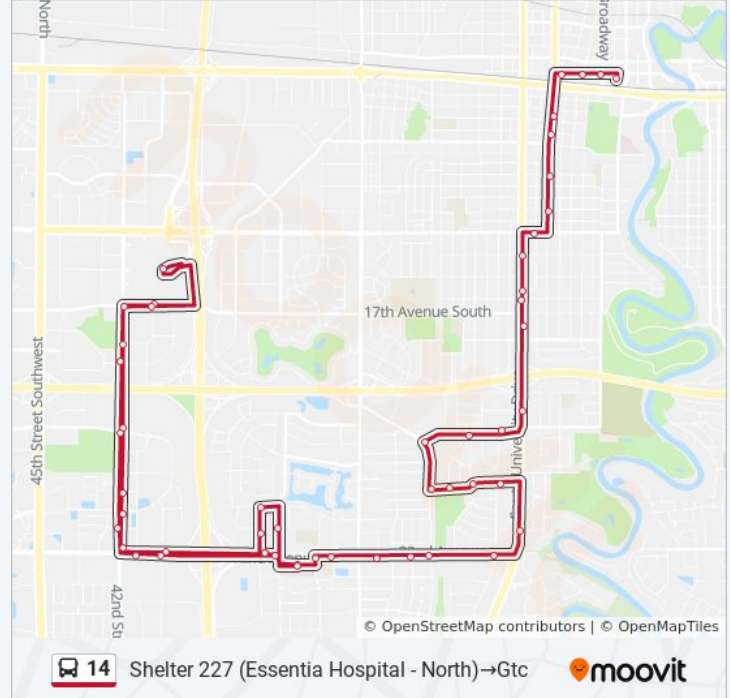

University Dr S & 16th Ave S (Corner Se)

University Dr S & 15th 1/2 Ave S (Corner Se)

University Dr S & 14th Ave S (Corner Se)

13th Ave S & 11th St S (Corner Sw)

10th St S & 11th Ave S (Corner Se)

Shelter 263 (St. Anthony Of Padua)

10th St S & 4th Ave S (Corner Se)

Shelter 241 (Cass County Courthouse)

Np Ave N & 8th St N (People Ready)

Ndsu Renaissance Hall (Pullout)

Np Ave N & Broadway N (Corner Sw)

Gtc

14 bus time schedules and route maps are available in an offline PDF at moovitapp.com. Use the [Moovit App](#) to see live bus times, train schedule or subway schedule, and step-by-step directions for all public transit in Fargo.