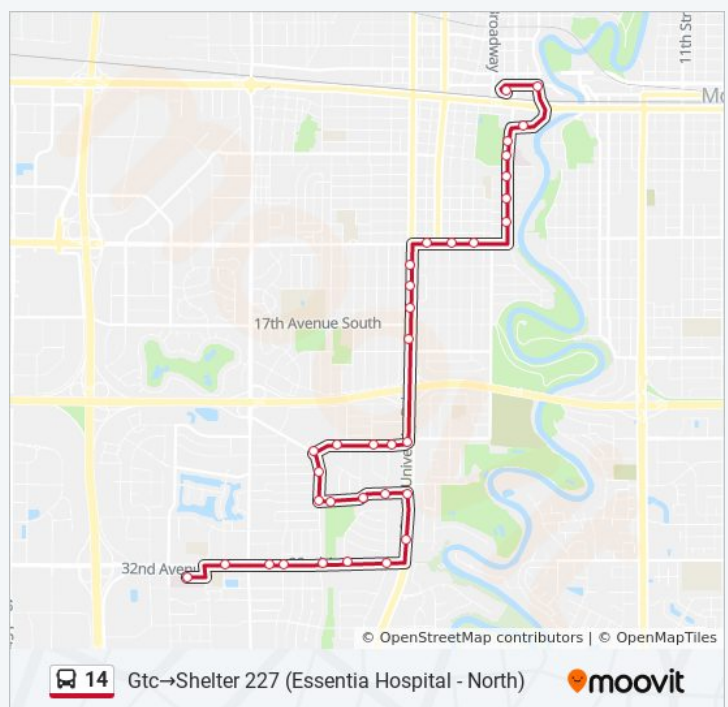

Np Ave N & 8th St N (People Ready)
 Ndsu Renaissance Hall (Pullout)
 Np Ave N & Broadway N (Corner Sw)
 Gtc

Direction: Gtc→Shelter 227 (Essentia Hospital - North)

34 stops

[VIEW LINE SCHEDULE](#)

Gtc
 Np Ave N & 2nd St N (Corner Sw)
 Shelter 278 (Fargo High Rise)
 4th St S & Community Theater & Mid-Block
 Shelter 212 (Island Park)
 4th St S & 7th Ave S (Corner Nw)
 Shelter 213 (Vocational Training)
 4th St S & 11th Ave S (Corner Nw)
 13th Ave S & 7th St S (Corner Ne)
 13th Ave S & 9th St S (Corner Ne)
 13th Ave S & 11th St S (Corner Ne)
 University Dr S & 14th Ave S (Corner Nw)
 University Dr S & 15th Ave S (Corner Nw)
 University Dr S & 16th Ave S (Corner Nw)
 University Dr S & 17th/18th Ave S (Midblock West)
 University Dr S & 25th Ave S (Corner Nw)
 Shelter 210 (K-Mart on Street)
 25th Ave S & 15th St S (Corner Ne)
 25th Ave S & 17th St S (Corner Ne)
 25th Ave S & 18th St S (Corner Ne)
 18th St S & 26th Ave S (Corner Nw)
 18th St S & 27th Ave S (Corner Nw)
 27th Ave S & Pacific Dr S (Corner Sw)
 27th Ave S & Arrowhead Rd S (T Intersection)

14 bus Time Schedule

Gtc→Shelter 227 (Essentia Hospital - North) Route
 Timetable:

Sunday	Not Operational
Monday	Not Operational
Tuesday	9:15 PM
Wednesday	9:15 PM
Thursday	9:15 PM
Friday	9:15 PM
Saturday	9:15 PM

14 bus Info

Direction: Gtc→Shelter 227 (Essentia Hospital - North)

Stops: 34

Trip Duration: 25 min

Line Summary:

South)

27th Ave S & 15th St S (Corner Sw)

27th Ave S & University Dr S (Corner Sw)

University Dr S & 30th Ave S (Corner Nw)

32nd Ave S & 15th St S (Corner Ne)

32nd Ave S & 17th St S (Corner Ne)

32nd Ave S & 18th St S (Corner Ne)

32nd Ave S & 22nd St S (Corner Ne)

32nd Ave S & 23rd St S (Corner Ne)