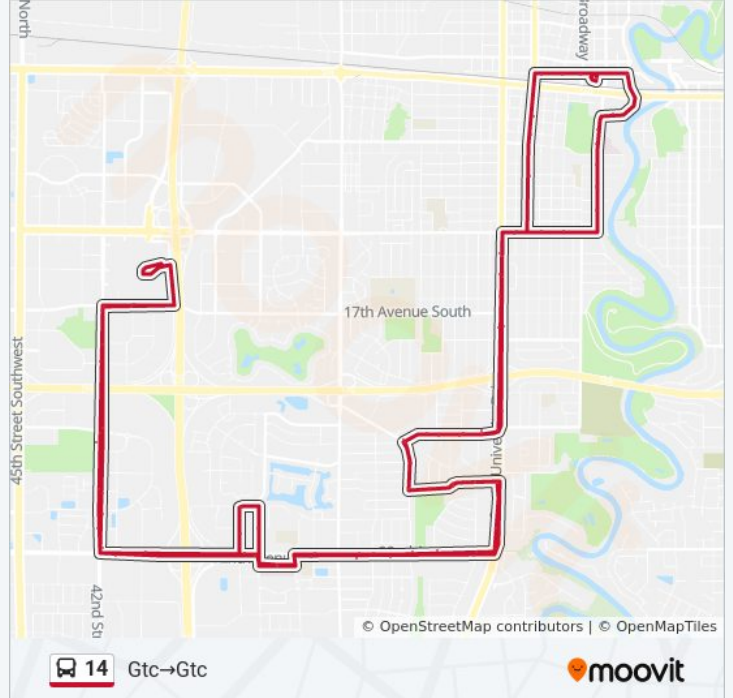

University Dr S & 17th/18th Ave S (Midblock West)

University Dr S & 25th Ave S (Corner Nw)

Shelter 210 (K-Mart on Street)

25th Ave S & 15th St S (Corner Ne)

14 bus Time Schedule

Gtc→Gtc Route Timetable:

Sunday	Not Operational
Monday	6:15 AM - 8:15 PM
Tuesday	6:15 AM - 8:15 PM
Wednesday	6:15 AM - 8:15 PM
Thursday	6:15 AM - 8:15 PM
Friday	6:15 AM - 8:15 PM
Saturday	7:15 AM - 8:15 PM

14 bus Info

Direction: Gtc→Gtc

Stops: 86

Trip Duration: 85 min

Line Summary:

25th Ave S & 17th St S (Corner Ne)
25th Ave S & 18th St S (Corner Ne)
18th St S & 26th Ave S (Corner Nw)
18th St S & 27th Ave S (Corner Nw)
27th Ave S & Pacific Dr S (Corner Sw)
27th Ave S & Arrowhead Rd S (T Intersection South)
27th Ave S & 15th St S (Corner Sw)
27th Ave S & University Dr S (Corner Sw)
University Dr S & 30th Ave S (Corner Nw)
32nd Ave S & 15th St S (Corner Ne)
32nd Ave S & 17th St S (Corner Ne)
32nd Ave S & 18th St S (Corner Ne)
32nd Ave S & 22nd St S (Corner Ne)
32nd Ave S & 23rd St S (Corner Ne)
32nd Ave S & 27th St S (Corner Ne)
Shelter 227 (Essentia Hospital - North)
32nd Ave S & 33rd St SW (Midblock North)
Shelter 239 (Apartments)
33rd St S & 30th Ave S (Corner Se)
Shelter 262 (Apartments)
32nd Ave S & 33rd St SW (Midblock North)
32nd Ave S & 39th St S (Corner Ne)
42nd St S & 32nd Ave S/31st Ave S (Midblock East)
42nd St S & 30th Ave S (Corner Se)
42nd St S & 28th Ave S (Corner Se)
42nd St S & 23rd Ave S (Midblock East)
42nd St S & 18th Ave S (Corner Se)
42nd St S & 17th Ave S (Corner Se)
17th Ave S & 40th St S (Corner Sw)
Shelter 240 (West Acres)
17th Ave S & 40th St S (Corner Ne)
42nd St S & 17th Ave S (Midblock West)

32nd Ave S & 39th St S (Corner Sw)

32nd Ave S & 32nd St S (Corner Sw)

Essentia Bus Stop Sign (South)

28th St S & 32nd Ave S (Midblock East)

32nd Ave S & 27th St S (Corner Sw)

Shelter 236 (Southpointe)

32nd Ave S & 20th St S (Corner Sw)