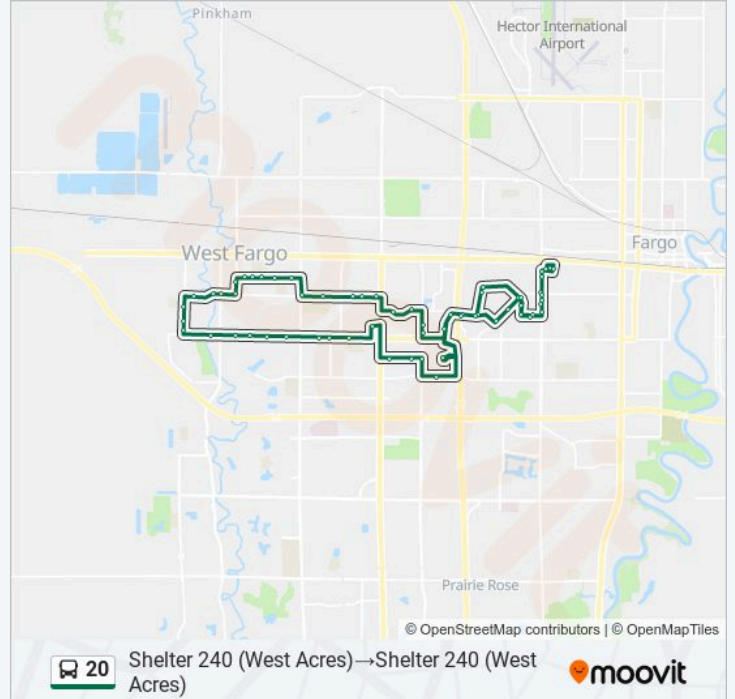

Shelter 240 (West Acres)

38th St S & 9th Ave S (Corner Se)

Westrac Dr & 36th St S (Corner Sw)

Westrac Dr & 34th St S (Corner Sw)

34th St S & Cass County Jail (Corner Se)

34th St S & 4th Ave S (Corner Se)

28th St SW & Fiechtner Dr (Corner Nw)

Shelter 246 (Islamic Society Of Fm)

28th St S & 9th Ave S (Corner Nw)

Shelter 231 (Sehs)

25th St S & 8th Ave S (Corner Se)

25th St S & 6th Ave S (Corner Se)

25th St S & 5th Ave S (Corner Se)

25th St S & 3rd Ave S (Corner Se)

25th St S & 2nd Ave S (Corner Se)

23rd St S & Somali Business Center (Midblock East)

24th St S & 2nd Ave S (Corner Nw)

25th St S & 5th Ave S (Corner Nw)

25th St S & 7th Ave S (Corner Nw)

Sehs Far Side Stop & 9th Ave S (Midblock North)

28th St SW & Fiechtner Dr (Corner Se)

Fiechtner Dr S & Page Dr (T Intersection Nw)

Fiechtner Dr S & Westrac Dr S (Corner Nw)

Westrac Dr & 34th St S (Corner Ne)

Westrac Dr & 36th St S (Corner Ne)

38th St S & Holiday Inn (Midblock West)