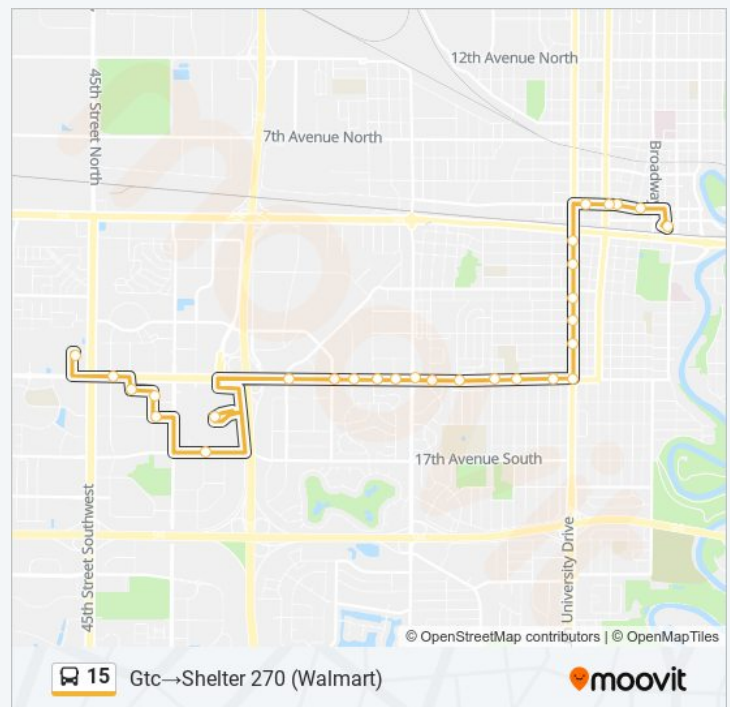

**Direction: Gtc→Gtc**

54 stops

[VIEW LINE SCHEDULE](#)

- Gtc
- 1st Ave N & Roberts St (Corner Ne)
- 1st Ave N & 8th St N (Corner Ne)
- 1st Ave N & 10th St N (Corner Ne)
- Shelter 245 (Holiday C-Store)
- University Dr S & 1st Ave S (Corner Nw)
- Shelter 237 (Bethany Homes)
- University Dr S & 6th Ave S (Corner Nw)
- Shelter 211 (Agassiz School)
- University Dr S & 10th Ave S (Corner Nw)
- University Dr S & 13th Ave S (Corner Nw)
- 13th Ave S & 14th St S (Corner Ne)
- 13th Ave S & 16th St S (Crosswalk North)
- 13th Ave S & 17th St S (Corner Ne)
- 13th Ave S & 21st St S (Corner Ne)
- 13th Ave S & 23rd St S (Corner Ne)
- Shelter 203 (Cvs Pharmacy)
- 13th Ave S & 27th St S (Corner Ne)
- 13th Ave S & 28th St S (Corner Ne)
- 13th Ave S & Page Dr (Corner Ne)
- Shelter 201 (Wendys)
- 13th Ave S & Fiechtner Dr (Corner Ne)

15th Ave S & 43rd St S (Corner Ne)

Shelter 259 (Target)

13 1/2 Ave S & 43 1/2 St S Tj Maxx (Corner Ne)

13th Ave S & 44th St S (Corner Ne)

Shelter 270 (Walmart)

## 15 bus Time Schedule

Gtc→Shelter 270 (Walmart) Route Timetable:

Sunday	Not Operational
Monday	9:15 PM
Tuesday	9:15 PM
Wednesday	9:15 PM
Thursday	9:15 PM
Friday	9:15 PM
Saturday	9:15 PM

## 15 bus Info

**Direction:** Gtc→Shelter 270 (Walmart)

**Stops:** 29

**Trip Duration:** 26 min

**Line Summary:**