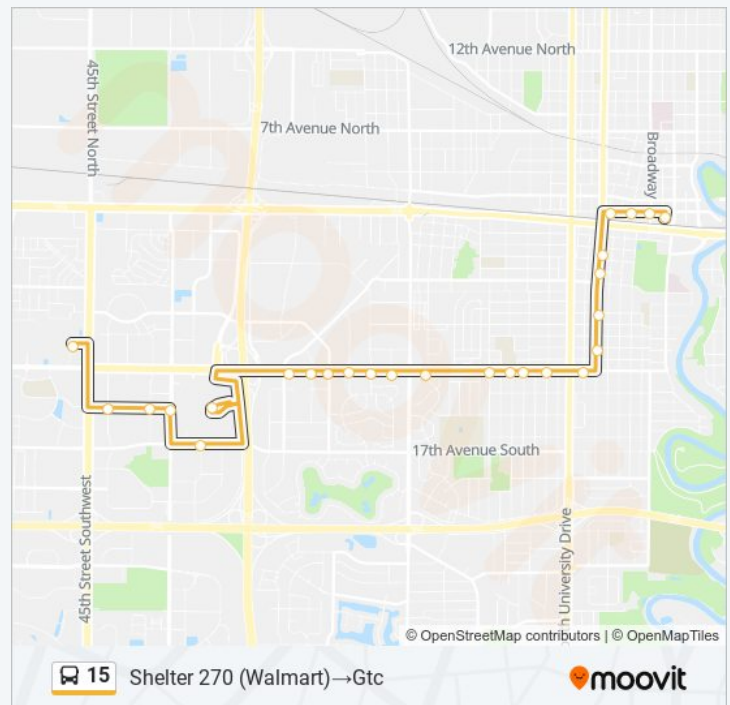

## Direction: Shelter 270 (Walmart)→Gtc

26 stops

[VIEW LINE SCHEDULE](#)

Shelter 270 (Walmart)  
15th Ave S & 44th St S (Corner Sw)  
15th Ave S & 43rd St S (Corner Sw)  
15th Ave S & 42nd St S (Corner Sw)  
17th Ave S & 40th St S (Corner Sw)  
Shelter 240 (West Acres)  
13th Ave S & 34th/33rd St S (Midblock South)  
13th Ave S & 33rd St S (Corner Sw)  
Shelter 202 (Bell State Bank)  
13th Ave S & Page Dr (Corner Sw)  
13th Ave S & 28th St S (Corner Sw)  
13th Ave S & 27th St S (T-Intersection South)  
Shelter 204 (Market Square)  
13th Ave S & 17th St S (Corner Sw)  
13th Ave S & 16th St S (Corner Sw)  
13th Ave S & 15th St S (Corner Sw)  
13th Ave S & 14th St S (Corner Sw)  
13th Ave S & 11th St S (Corner Sw)  
10th St S & 11th Ave S (Corner Se)  
Shelter 263 (St. Anthony Of Padua)  
10th St S & 4th Ave S (Corner Se)  
Shelter 241 (Cass County Courthouse)  
Np Ave N & 8th St N (People Ready)  
Ndsu Renaissance Hall (Pullout)  
Np Ave N & Broadway N (Corner Sw)  
Gtc

## 15 bus Time Schedule

Shelter 270 (Walmart)→Gtc Route Timetable:

Sunday	Not Operational
Monday	6:11 AM
Tuesday	6:11 AM
Wednesday	6:11 AM
Thursday	6:11 AM
Friday	6:11 AM - 6:26 AM
Saturday	7:11 AM

## 15 bus Info

**Direction:** Shelter 270 (Walmart)→Gtc

**Stops:** 26

**Trip Duration:** 25 min

**Line Summary:**

15 bus time schedules and route maps are available in an offline PDF at [moovitapp.com](https://moovitapp.com). Use the [Moovit App](#) to see live bus times, train schedule or subway schedule, and step-by-step directions for all public transit in Fargo.