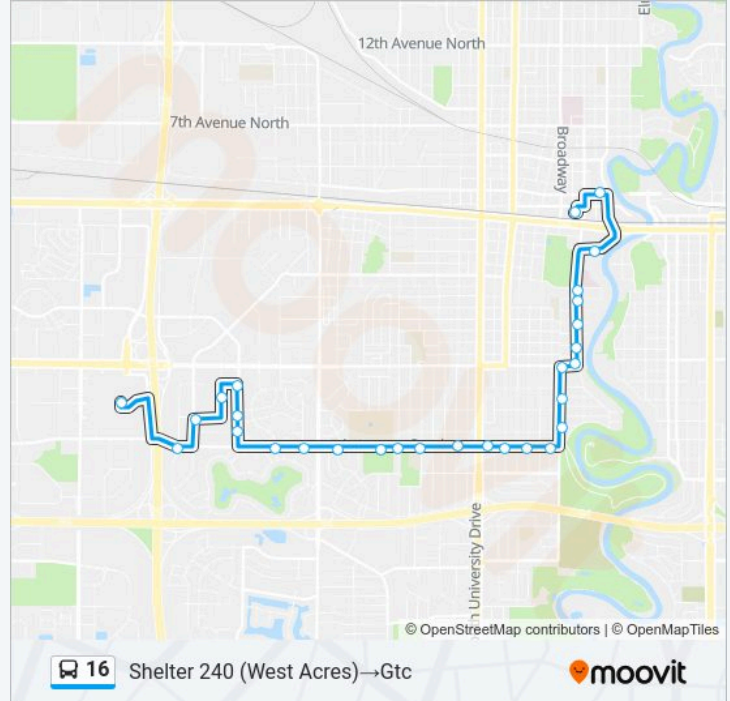

16 bus Info

Direction: Shelter 240 (West Acres)→Gtc

Stops: 29

Trip Duration: 24 min

Line Summary:

5th St S & 13th Ave S (Corner Se)

4th St S & 12th Ave S (T Intersection East)

4th St S & 11th Ave S (Corner Se)

4th St S & 9th Ave S (Corner Se)

4th St S & 7th Ave S (Corner Se)

Shelter 243 (Prairie St Johns Hospital)

2nd St S & Fargo High Rise (Crosswalk South)

1st Ave N & 3rd St N (Fargo Public Library)

Gtc

16 bus time schedules and route maps are available in an offline PDF at moovitapp.com. Use the Moovit App to see live bus times, train schedule or subway schedule, and step-by-step directions for all public transit in Fargo.

© 2025 Moovit - All Rights Reserved