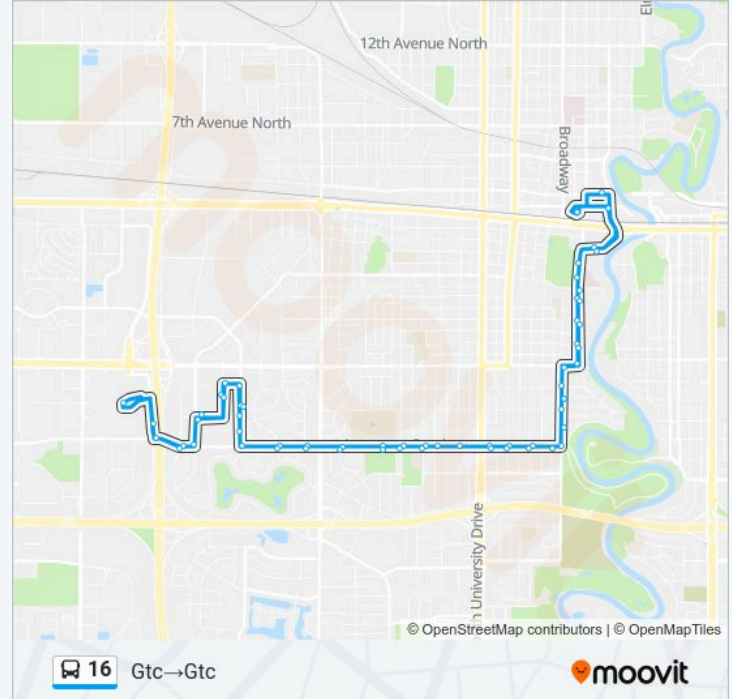

16 bus Info

Direction: Gtc→Gtc

Stops: 60

Trip Duration: 55 min

Line Summary:

17th Ave S & 32nd St S (Corner Ne)

32nd St S & Westgate Dr S (Corner NE - Far Side Stop)

14th Ave S & 33rd St S (Corner Ne)

32nd St S & 15th Ave S (Corner Nw)

32nd St S & 16th Ave S (Corner Nw)

17th Ave S & W Gateway Cir (Corner Sw)

Shelter 228 (17th Ave S & E Gateway Cir)

17th Ave S & 23rd St S (Corner Sw)

17th Ave S & South High School (Midblock S)

17th Ave S & 17th St S (Corner Sw)

Shelter 232 (17th Ave S & 16th St S Corner Sw)

17th Ave S & 14th St S (Corner Ne)

Shelter 207 (Essentia/Sanford - University - Eastbound)

17th Ave S & 10th St S (Corner Sw)

17th Ave S & 8th St S (Corner Sw)

17th Ave S & 6th St S (Corner Sw)

5th St S & 16th Ave S (Corner SE)

5th St S & Oakland Ave S (Corner Se)

5th St S & 13th Ave S (Corner Se)

4th St S & 12th Ave S (T Intersection East)