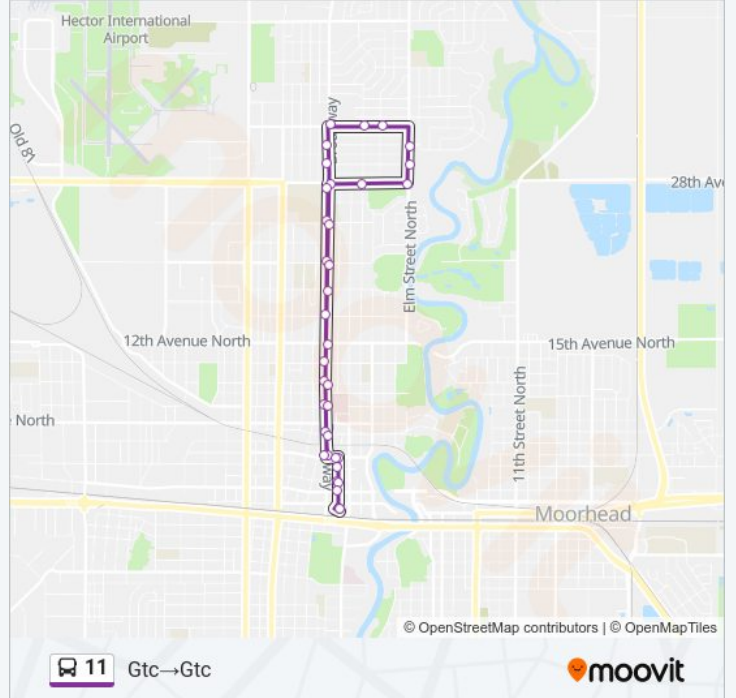

Direction: Gtc→Gtc

35 stops

[VIEW LINE SCHEDULE](#)

Gtc

5th St N & 2nd Ave N (Corner Se)

5th St N & 4th Ave N (Corner Se)

4th Ave N & Broadway N (Corner Ne)

Broadway N & 6th Ave N (Corner Se)

Broadway N & 19th Ave N (Corner Se)

19th Ave N & 3rd St N (Corner Sw)

19th Ave N & Elm St N (Corner Sw)

Shelter 209 (Va Hospital)

Elm St N & Woodcrest Dr N (Corner Se)

25th Ave N & 2nd St N (Corner Ne)

25th Ave N & 3rd St N (Corner Ne)

11 bus Info

Direction: Gtc→Gtc

Stops: 35

Trip Duration: 25 min

Line Summary:

Shelter 221 (Washington Elementary)

Broadway N & 15th Ave N (Corner Nw)

Shelter 267 (Immanuel Lutheran Church)

5th St N & 3rd Ave N (Corner Nw)

5th St N & 2nd Ave N (Corner Nw)

5th St N & 1st Ave N (Corner Nw)

Gtc

11 bus time schedules and route maps are available in an offline PDF at moovitapp.com. Use the [Moovit App](#) to see live bus times, train schedule or subway schedule, and step-by-step directions for all public transit in Fargo.