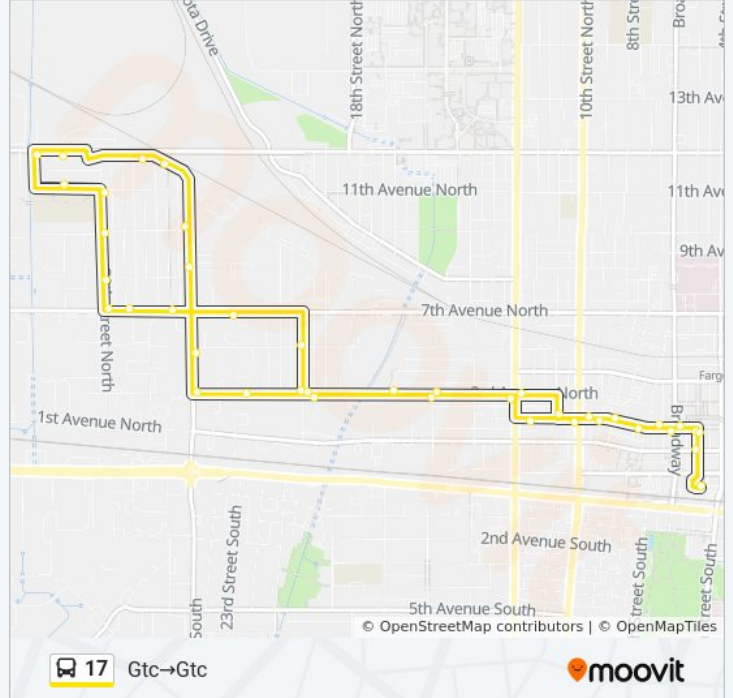

**Direction: Gtc→Gtc**

41 stops

[VIEW LINE SCHEDULE](#)

- Gtc
- 5th St N & 2nd Ave N (Corner Se)
- 2nd Ave N & Broadway N (Corner Ne)
- 2nd Ave N & Roberts Alley (Corner Nw)
- 2nd Ave N & Ndsu Klai Hall (Main Entrance)
- 2nd Ave N & Ndsu R H Barry Hall (Main Entrance)
- 11th St N & 3rd Ave N (Midblock East)
- 3rd Ave N & University Dr N (Corner Ne)
- 3rd Ave N & 15th St N (Corner Ne)
- 3rd Ave N & 16th St N (Corner Ne)
- 3rd Ave N & 20th St N (Corner Ne)
- 3rd Ave N & 23rd St N (Corner Ne)
- 3rd Ave N & 25th St N (Corner Ne)
- 25th St N & 5th Ave N (Corner Se)
- 7th Ave N & 26th St N (Corner Ne)
- 7th Ave N & 28th St N (Corner Ne)
- 7th Ave N & 29th St N (Corner Ne)
- 29th St N & 8th Ave N (Corner Se)
- 29th St N & 10th Ave N (Corner Se)
- 29th St N & 11th Ave N (Corner Se)
- 11th Ave N & Madison Park (Midblock North)

**17 bus Info**

**Direction:** Gtc→Gtc

**Stops:** 41

**Trip Duration:** 25 min

**Line Summary:**

Shelter 264 (Whale Of A Wash)

12th Ave N & Ywca (Midblock South)

12th Ave N & 27th St N (Corner Sw)

3rd Ave N & 15th St N (Centre Inc.)

3rd Ave N & University Dr N (Corner Sw)

Shelter 214 (University Drive Manor)

2nd Ave N & 10th St N (Corner Sw)

2nd Ave N & 8th St N (Corner Sw)

2nd Ave N & Roberts St (Corner Sw)

2nd Ave N & Broadway N (Corner Sw)

2nd Ave N & 5th St N (Corner Sw)

5th St N & 1st Ave N (Corner Nw)

Gtc

17 bus time schedules and route maps are available in an offline PDF at moovitapp.com. Use the [Moovit App](#) to see live bus times, train schedule or subway schedule, and step-by-step directions for all public transit in Fargo.