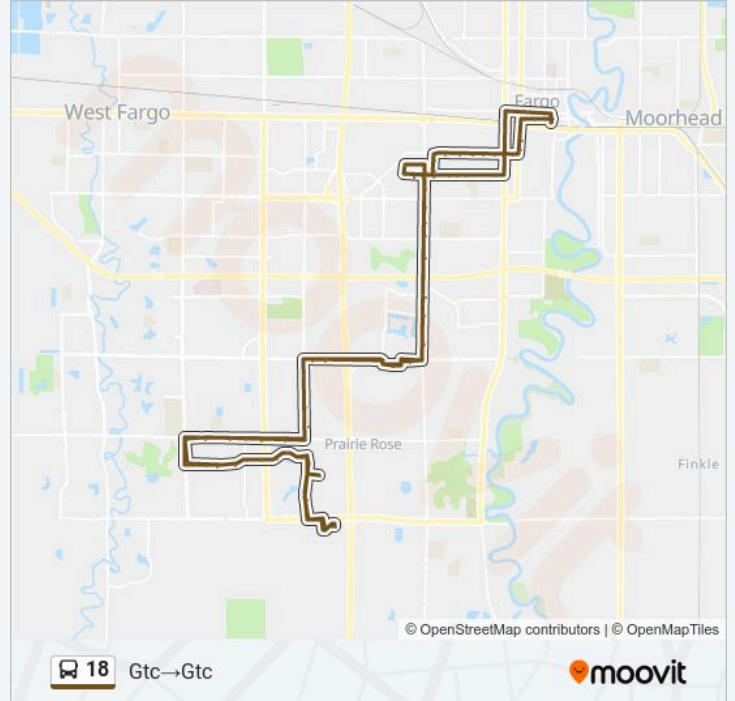

Shelter 211 (Agassiz School)

9th Ave S & 14th St S (Corner Ne)

9th Ave S & 17th St S (Corner Ne)

9th Ave S & 19th St S (Corner Ne)

18 bus Time Schedule

Gtc→Gtc Route Timetable:

Sunday	Not Operational
Monday	6:45 AM - 7:45 PM
Tuesday	6:45 AM - 7:45 PM
Wednesday	6:45 AM - 7:45 PM
Thursday	6:45 AM - 7:45 PM
Friday	6:45 AM - 7:45 PM
Saturday	7:45 AM - 8:45 PM

18 bus Info

Direction: Gtc→Gtc

Stops: 102

Trip Duration: 85 min

Line Summary:

9th Ave S & 21st St S (Corner Ne)
9th Ave S & 23rd St S (Corner Ne)
9th Ave S & 25th St S (Corner Ne)
25th St S & 8th Ave S (Corner Se)
Shelter 246 (Islamic Society Of Fm)
28th St S & 9th Ave S (Corner Nw)
Shelter 231 (Sehs)
9th Ave S & 25th St S (Corner Sw)
25th St S & 12th Ave S (Midblock West)
25th St S & 17th Ave S (Corner Nw)
25th St S & 20th Ave S (Corner Nw)
25th St S & 23rd Ave S (Midblock West)
25th St S & 25th Ave S (Corner Nw)
25th St S & 26th Ave S (Corner Nw)
25th St S & 30th Ave S (Corner Nw)
32nd Ave S & 27th St S (Corner Ne)
Shelter 227 (Essentia Hospital - North)
32nd Ave S & 39th St S (Corner Ne)
42nd St S & 33rd Ave S (Corner Nw)
42nd St S & 36th Ave S (Corner Nw)
42nd St S & 37th Ave S (Corner Nw)
42nd St S & 40th Ave S (Corner Nw)
40th Ave S & 43rd/44th St S (Midblock North)
40th Ave S & Village Ln S (Corner Ne)
40th Ave S & 47th St S (Midblock North)
40th Ave S & 50th St S (Corner Ne)
40th Ave S & 56th St S (Midblock North)
Veterans Blvd & 44th Ave S (Corner Nw)
44th Ave S & 55th St S (Corner Sw)
44th Ave S & 53rd St S (Corner Sw)
44th Ave S & 51st St S (Corner Sw)
44th Ave S & 49th St S (Corner Sw)

44th Ave S & 46th/45th St S (Midblock South)

44th Ave S & Woodhaven Dr S (Corner Sw)

44th Ave S & Woodhaven St S (Corner Sw)

Microsoft (Main Entrance)

42nd St S & 49th Ave S (Corner Nw)

42nd St S & 51st Ave S (Corner Nw)