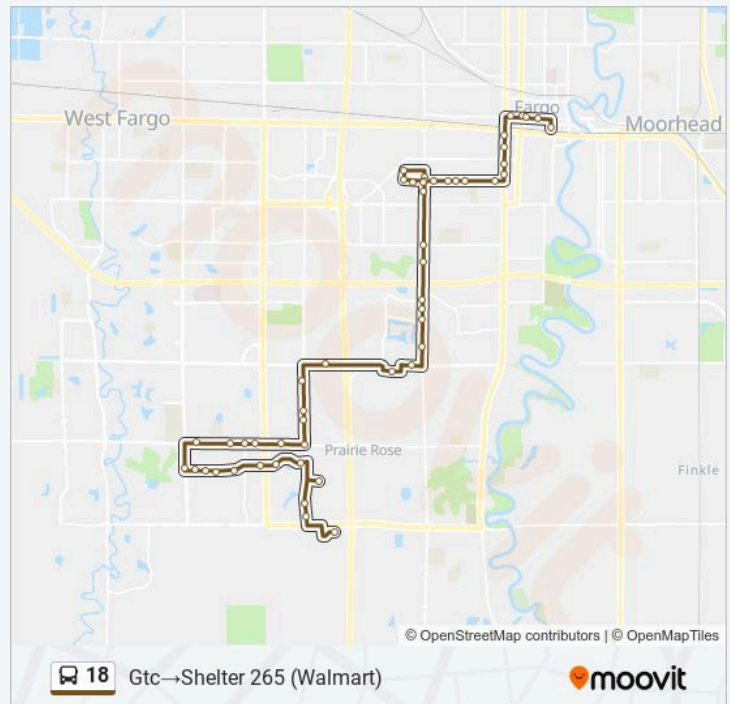

Direction: Gtc→Shelter 265 (Walmart)

51 stops

[VIEW LINE SCHEDULE](#)

Gtc
 1st Ave N & Roberts St (Corner Ne)

18 bus Time Schedule

Gtc→Shelter 265 (Walmart) Route Timetable:

Sunday	Not Operational
Monday	8:45 PM
Tuesday	8:45 PM

Wednesday	8:45 PM
Thursday	8:45 PM
Friday	8:45 PM
Saturday	Not Operational

18 bus Info

Direction: Gtc→Shelter 265 (Walmart)

Stops: 51

Trip Duration: 45 min

Line Summary:

40th Ave S & 43rd/44th St S (Midblock North)