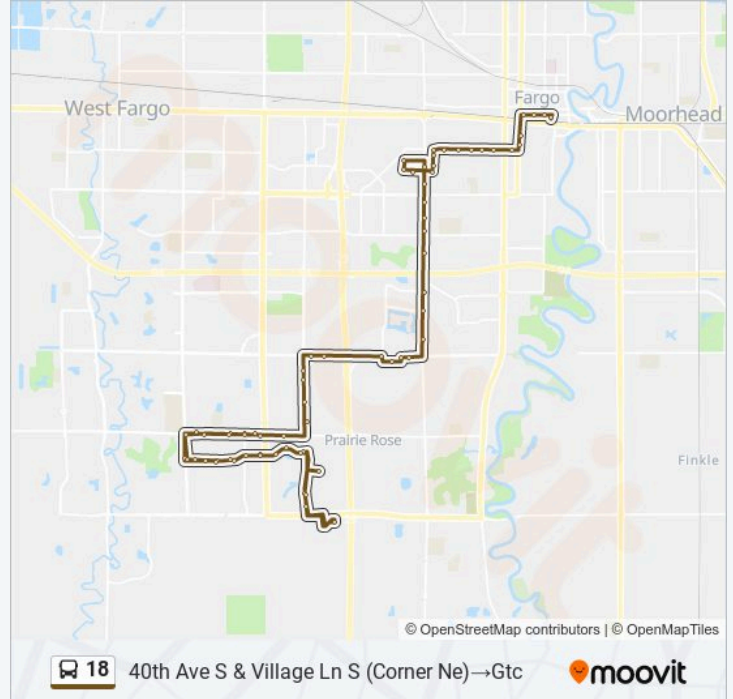

44th Ave S & 47th St S (Corner Ne)
44th Ave S & 50th St S (Corner Ne)
44th Ave S & Bluestem Ct S (Midblock North)
44th Ave S & Veteran's Blvd (Corner Ne)
Shelter 275 (Sheyenne High School)
40th Ave S & 54th St S (Corner Sw)
40th Ave S & 50th St S (Midblock South)
40th Ave S & 47th St S (Corner Sw)
Shelter 274 (Hornbacher'S)
40th Ave S & 43rd St S (Corner Sw)
42nd St S & Swanson Health Products (Midblock East)
42nd St S & 36th Ave SW (Corner Se)
42nd St S & 34th Ave S (Corner Se)
42nd St S & 33rd Ave S (Midblock East)
32nd Ave S & Cass County Eletric Coop (Driveway)
32nd Ave S & 39th St S (Corner Sw)
32nd Ave S & 32nd St S (Corner Sw)
Shelter 227 (Essentia Hospital - North)
28th St S & 32nd Ave S (Midblock East)
32nd Ave S & 27th St S (Corner Sw)
25th St S & 30th Ave S (Corner Se)
25th St S & 26th Ave S (Corner Se)
25th St S & 23rd Ave S (Corner Se)
25th St S & 20th Ave S (Corner Se)
25th St S & Flickertail Dr S (Corner Se)
25th St S & Flickertail Dr N (Corner Se)
25th St S & 25th St Market (Midblock East)
25th St S & 12th Ave S (Midblock East)
25th St S & 8th Ave S (Corner Se)
Shelter 246 (Islamic Society Of Fm)
28th St S & 9th Ave S (Corner Nw)