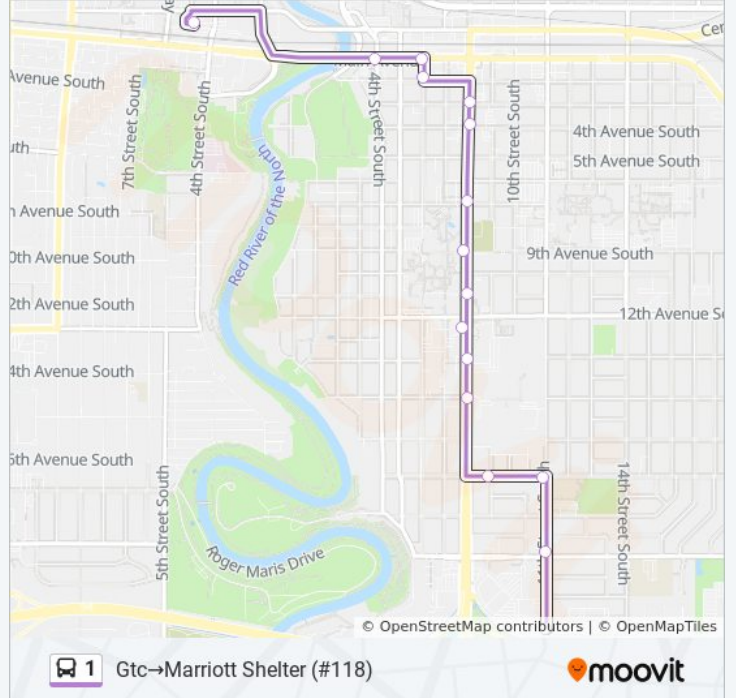

Gtc→Marriott Shelter (#118)

[View In Website Mode](#)

The 1 bus line (Gtc→Marriott Shelter (#118)) has 2 routes. For regular weekdays, their operation hours are:
 (1) Gtc→Marriott Shelter (#118): 6:15 AM - 9:15 PM(2) Marriott Shelter (#118)→Gtc: 6:28 AM - 9:28 PM
 Use the Moovit App to find the closest 1 bus station near you and find out when is the next 1 bus arriving.

Direction: Gtc→Marriott Shelter (#118)

16 stops

[VIEW LINE SCHEDULE](#)

- Gtc
- Main Ave & 4th St S (Corner Sw)
- Main Ave & 6th St S (Corner Sw)
- 6th St S & 2nd Ave S (Corner Nw)
- 8th St S & 3rd Ave S (Corner Nw)
- 8th St S & 4th Ave S (Corner Nw)
- 8th St S & 7th Ave S (Corner Nw)
- 8th St S & 9th Ave S (South Of Driveway Near Old Main Building)
- Shelter 120 (Concordia)
- 8th St S & 13th Ave S (Mid-Block Sanford North Of Driveway)
- 8th St S & 14th Ave S (Corner Nw)
- 8th St S & 16th Ave S (Corner Nw)
- 20th Ave S & 9th St S (Corner Sw)
- 20th Ave S 11th St S (Corner Sw)
- 11th St S & 24th Ave S (Corner Nw)
- Marriott Shelter (#118)

1 bus Time Schedule

Gtc→Marriott Shelter (#118) Route Timetable:

Sunday	Not Operational
Monday	6:15 AM - 9:15 PM
Tuesday	6:15 AM - 9:15 PM
Wednesday	6:15 AM - 9:15 PM
Thursday	6:15 AM - 9:15 PM
Friday	6:15 AM - 9:15 PM
Saturday	7:15 AM - 9:15 PM

1 bus Info

Direction: Gtc→Marriott Shelter (#118)

Stops: 16

Trip Duration: 13 min

Line Summary:

Direction: Marriott Shelter (#118)→Gtc

17 stops

[VIEW LINE SCHEDULE](#)