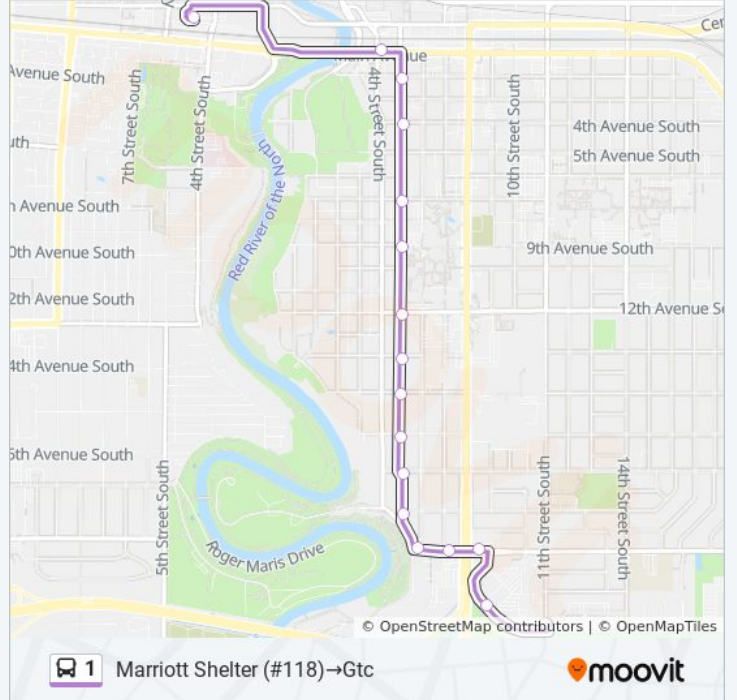

Direction: Gtc→Marriott Shelter (#118)

16 stops

[VIEW LINE SCHEDULE](#)

- Gtc
- Main Ave & 4th St S (Corner Sw)
- Main Ave & 6th St S (Corner Sw)
- 6th St S & 2nd Ave S (Corner Nw)
- 8th St S & 3rd Ave S (Corner Nw)
- 8th St S & 4th Ave S (Corner Nw)
- 8th St S & 7th Ave S (Corner Nw)
- 8th St S & 9th Ave S (South Of Driveway Near Old Main Building)
- Shelter 120 (Concordia)
- 8th St S & 13th Ave S (Mid-Block Sanford North Of Driveway)
- 8th St S & 14th Ave S (Corner Nw)
- 8th St S & 16th Ave S (Corner Nw)
- 20th Ave S & 9th St S (Corner Sw)
- 20th Ave S 11th St S (Corner Sw)
- 11th St S & 24th Ave S (Corner Nw)
- Marriott Shelter (#118)

1 bus Info

Direction: Gtc→Marriott Shelter (#118)

Stops: 16

Trip Duration: 13 min

Line Summary:

Direction: Marriott Shelter (#118)→Gtc

17 stops

[VIEW LINE SCHEDULE](#)

1 bus Time Schedule

Marriott Shelter (#118)→Gtc Route Timetable:

Sunday	Not Operational
Monday	6:28 AM - 9:28 PM
Tuesday	6:28 AM - 9:28 PM
Wednesday	6:28 AM - 9:28 PM
Thursday	6:28 AM - 9:28 PM
Friday	6:28 AM - 9:28 PM
Saturday	7:28 AM - 9:28 PM

1 bus Info

Direction: Marriott Shelter (#118)→Gtc

Stops: 17

Trip Duration: 13 min

Line Summary:

1 bus time schedules and route maps are available in an offline PDF at moovitapp.com. Use the [Moovit App](#) to see live bus times, train schedule or subway schedule, and step-by-step directions for all public transit in Fargo.