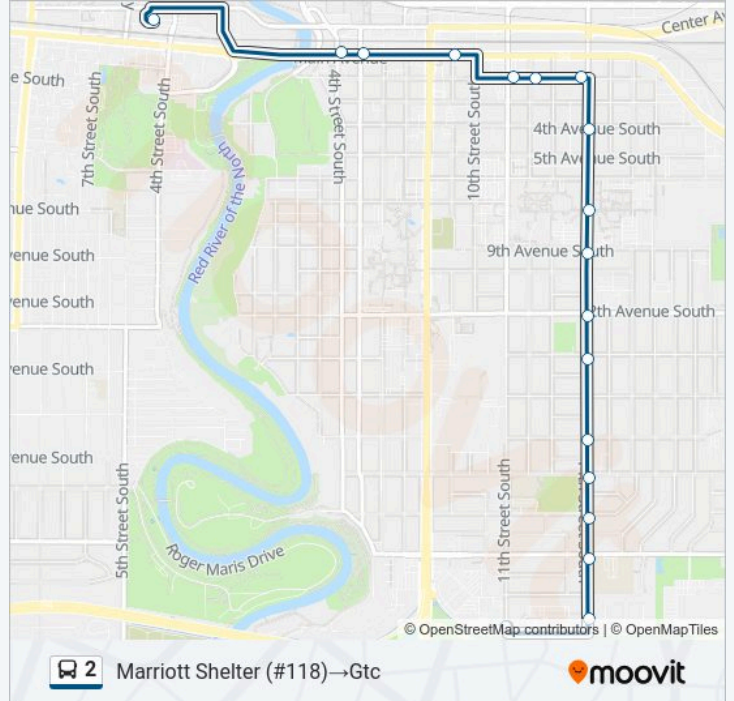

Gtc

Direction: Marriott Shelter (#118)→Gtc

18 stops

[VIEW LINE SCHEDULE](#)

Marriott Shelter (#118)

14th St S & 27th Ave S (Corner Ne)

14th St S & 24th Ave S (Corner Se)

14th St S & 22nd Ave S (Corner Se)

2nd Ave S & 14th/13th Ave S (Midblock North)

2nd Ave S & 12th St S (Corner Ne)

2nd Ave S & 11th St S (Corner Ne)

Main Ave & 9th St S (T Intersection by Walgreens)

Main Ave & 5th St S (Corner Ne)

Main Ave & 4th St S (Corner Ne)

Gtc

2 bus Time Schedule

Marriott Shelter (#118)→Gtc Route Timetable:

| | |
|-----------|------------------|
| Monday | 7:28 AM-10:28 PM |
| Tuesday | 7:28 AM-10:28 PM |
| Wednesday | 7:28 AM-10:28 PM |
| Thursday | 7:28 AM-10:28 PM |
| Friday | 7:28 AM-10:28 PM |
| Saturday | 8:28 AM-10:28 PM |
| Sunday | Not Operational |

2 bus Info

Direction: Marriott Shelter (#118)→Gtc

Stops: 18

Trip Duration: 13 min

Line Summary:

Direction: Gtc→Marriott Shelter (#118)

14 stops

[VIEW LINE SCHEDULE](#)