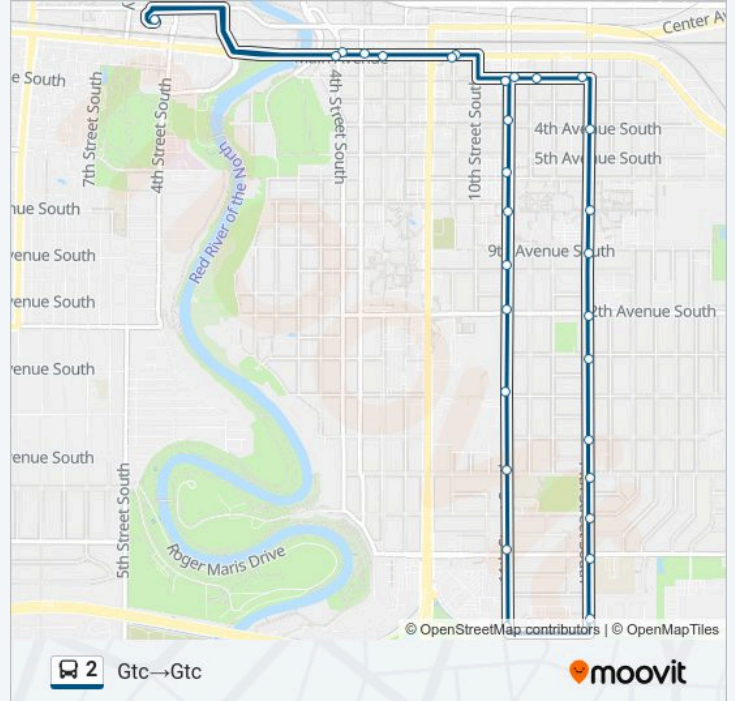

Use the Moovit App to find the closest 2 bus station near you and find out when is the next 2 bus arriving.

Direction: Gtc→Gtc

31 stops

[VIEW LINE SCHEDULE](#)

- Gtc
- Main Ave & 4th St S (Corner Sw)
- Main Ave & 6th St S (Corner Sw)
- Main Ave & 9th St S (Corner Sw)
- Shelter 123 (Hornbachers)
- 11th St S & 4th Ave S (Corner Nw)
- 11th St S & 6th Ave S (Corner Nw)
- Shelter 127 (Msum)
- 11th St S & 10th Ave S (Corner Nw)
- 11th St S & 12th Ave S (Corner Nw)
- 11th St S & 16th Ave S (T Intersection West)
- 11th St S & 20th Ave S (Corner Nw)
- 11th St S & 24th Ave S (Corner Nw)
- Marriott Shelter (#118)
- 14th St S & 27th Ave S (Corner Ne)
- 14th St S & 24th Ave S (Corner Se)
- 14th St S & 22nd Ave S (Corner Se)
- 14th St S & 20th Ave S (Corner Se)
- 14th St S & 18th Ave S (Corner Se)
- 14th St S & 14th Ave S (Corner Se)
- 14th St S & 12th Ave S (Corner Se)

2 bus Info

Direction: Gtc→Gtc

Stops: 31

Trip Duration: 26 min

Line Summary:

14th St S & 9th Ave S (Corner Se)

Shelter 128 (Msum)

14th St S & 4th Ave S (Corner Se)

2nd Ave S & 14th/13th Ave S (Midblock North)

2nd Ave S & 12th St S (Corner Ne)

2nd Ave S & 11th St S (Corner Ne)

Main Ave & 9th St S (T Intersection by Walgreens)

Main Ave & 5th St S (Corner Ne)

Main Ave & 4th St S (Corner Ne)

Gtc

Direction: Marriott Shelter (#118)→Gtc

18 stops

[VIEW LINE SCHEDULE](#)

Marriott Shelter (#118)

14th St S & 27th Ave S (Corner Ne)

14th St S & 24th Ave S (Corner Se)

14th St S & 22nd Ave S (Corner Se)