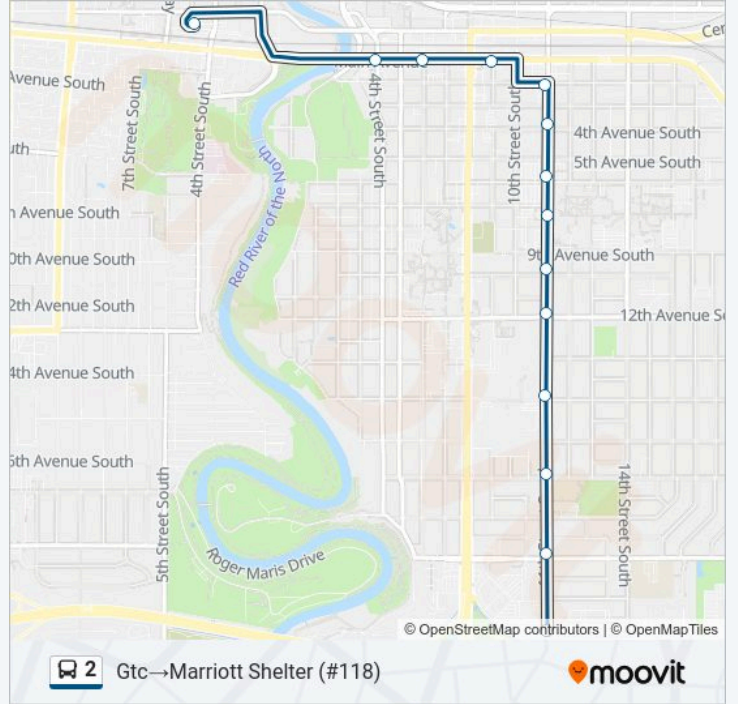

2 bus Info

Direction: Marriott Shelter (#118)→Gtc

Stops: 18

Trip Duration: 13 min

Line Summary:

Direction: Gtc→Marriott Shelter (#118)

14 stops

[VIEW LINE SCHEDULE](#)

- Gtc
- Main Ave & 4th St S (Corner Sw)
- Main Ave & 6th St S (Corner Sw)
- Main Ave & 9th St S (Corner Sw)
- Shelter 123 (Hornbachers)
- 11th St S & 4th Ave S (Corner Nw)
- 11th St S & 6th Ave S (Corner Nw)
- Shelter 127 (Msum)
- 11th St S & 10th Ave S (Corner Nw)
- 11th St S & 12th Ave S (Corner Nw)
- 11th St S & 16th Ave S (T Intersection West)
- 11th St S & 20th Ave S (Corner Nw)
- 11th St S & 24th Ave S (Corner Nw)
- Marriott Shelter (#118)

2 bus Time Schedule

Gtc→Marriott Shelter (#118) Route Timetable:

| | |
|-----------|------------------|
| Monday | 7:15 AM-10:15 PM |
| Tuesday | 7:15 AM-10:15 PM |
| Wednesday | 7:15 AM-10:15 PM |
| Thursday | 7:15 AM-10:15 PM |
| Friday | 7:15 AM-10:15 PM |
| Saturday | 8:45 AM-10:15 PM |
| Sunday | Not Operational |

2 bus Info

Direction: Gtc→Marriott Shelter (#118)

Stops: 14

Trip Duration: 13 min

Line Summary:

2 bus time schedules and route maps are available in an offline PDF at moovitapp.com. Use the Moovit App to see live bus times, train schedule or subway schedule, and step-by-step directions for all public transit in Fargo.