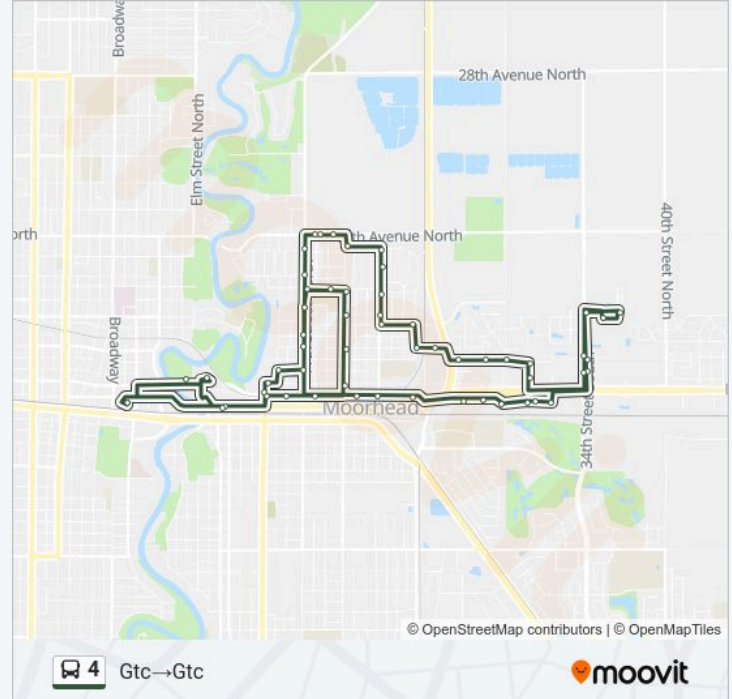

8th Avenue N & 15th Street NW (Corner Sw)

Shelter 108 (Walmart)

34th Street NW & 3rd Avenue NW (West Side T Intersection)

34th St N & Easten Mall - (Midblockwest)

30th St N & Runnings

30th St N & 4th Ave N (Corner Se)

4th Ave N & 28th St N (Corner Ne)

4th Ave N & 26th St N (Corner Ne)

Shelter 106 (North Side Of Road)

5th Ave N & West Of Hwy 75 (Midblock by Driveway)

5th Ave N & 20th St N (Corner Ne)

7th Ave N & 20th/19th St N (Midblock North)

7th Ave N & 17th St N (Ne Corner)

17th St N & 8th Ave N (Corner Se)

17th St N & 10th Ave N (Corner Se)

1120 17th St N & (Mid-Block East Side)

17th St N & 13th Ave N (Corner Se)

13th Ave N & 14th St N (Corner Ne)