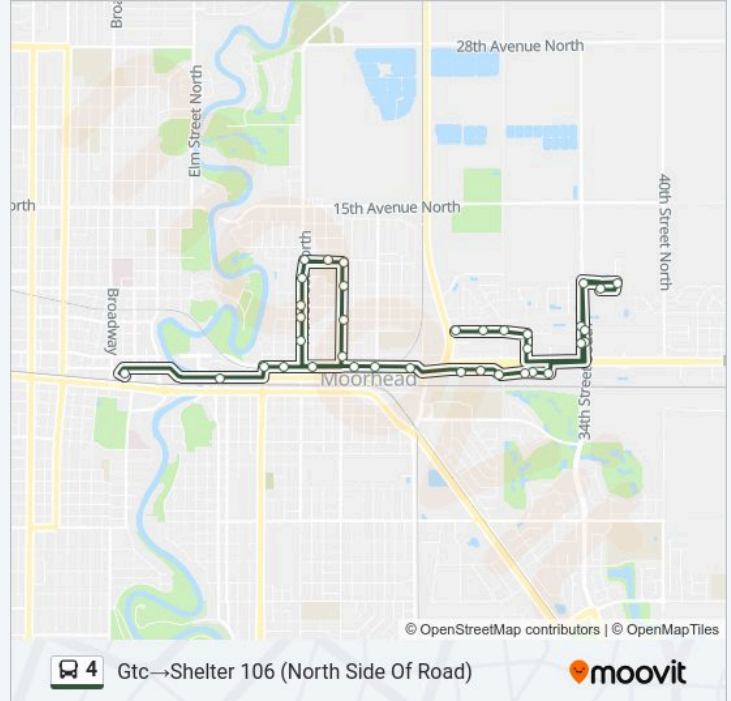

Direction: Gtc→Shelter 106 (North Side Of Road)

Stops: 36

Trip Duration: 31 min

Line Summary:

Hwy 10 Frontage Rd & 28th St N

Hwy 10 Frontage Rd & 30th St N (Corner Sw)

Hwy 10 Frontage Rd & 30/32nd St N (Midblock by Travelodge Driveway)

Hwy 10 Frontage Rd & 32nd St N (Corner Sw)

Shelter 107 (34th St)

34th Street N & 3rd Avenue NW (Corner Se)

34th St N & 8th Ave N (Corner Se)

8th Avenue N & 15th Street NW (Corner Sw)

Shelter 108 (Walmart)

34th Street NW & 3rd Avenue NW (West Side T Intersection)

34th St N & Easten Mall - (Midblockwest)

30th St N & Runnings

30th St N & 4th Ave N (Corner Se)

4th Ave N & 28th St N (Corner Ne)

4th Ave N & 26th St N (Corner Ne)

Shelter 106 (North Side Of Road)

Direction: Shelter 106 (North Side Of Road)→Gtc

26 stops

[VIEW LINE SCHEDULE](#)

Shelter 106 (North Side Of Road)

5th Ave N & West Of Hwy 75 (Midblock by Driveway)

5th Ave N & 20th St N (Corner Ne)

7th Ave N & 20th/19th St N (Midblock North)

7th Ave N & 17th St N (Ne Corner)