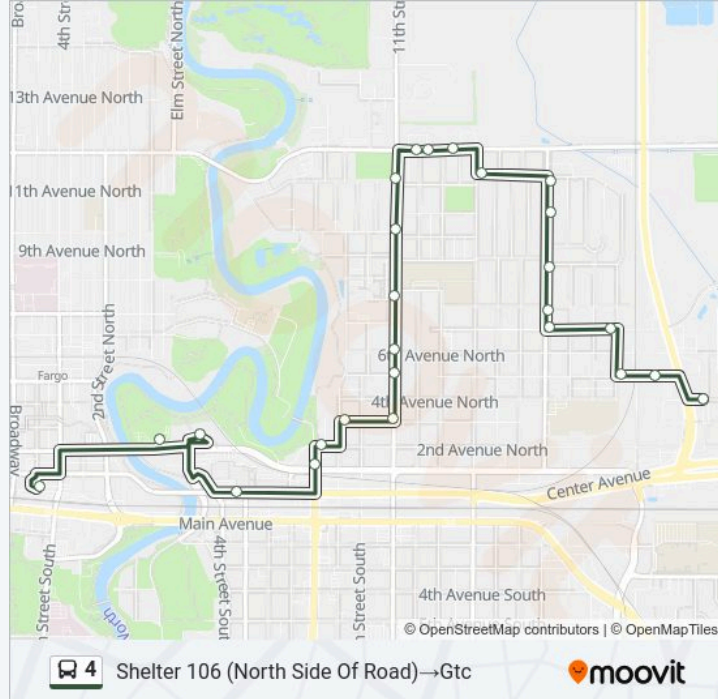

Direction: Shelter 106 (North Side Of Road)→Gtc

Stops: 26

Trip Duration: 16 min

Line Summary:

15th Ave N & 12th St N (T Intersection South)

15th Ave N & 11th St N (Corner Ne)

11th St N & 13 Ave N (Corner Nw)

11th St N & 11th Ave N (Corner Nw)

Shelter 104 (Clay County Courthouse)

11th St N & 6th Ave N (Corner Nw)

11th St N & 5th Ave N (Corner Nw)

11th St N & 3rd Ave N (Corner Nw)

3rd Ave N & 9th St N (Corner Nw)

Shelter 103 (River View Heights)

8th St N & 1st Ave N (Corner Nw)

Shelter 101 (Moorhead Center Mall)

100 3rd St N (Park View Entrance)

202 1st Ave N (Heritage Center Entrance*)

Gtc

Direction: Gtc→Gtc

61 stops

[VIEW LINE SCHEDULE](#)

Gtc

Shelter 102 (Us Bank)

1st Ave N & 8th St N (Corner Se)

1st Ave N & 10th St N (Corner Sw)

1st Ave N & 12th St N (Corner Sw)

14th St N & 2nd Ave N (Corner Se)

14th St N & 5th Ave N (Corner Se)