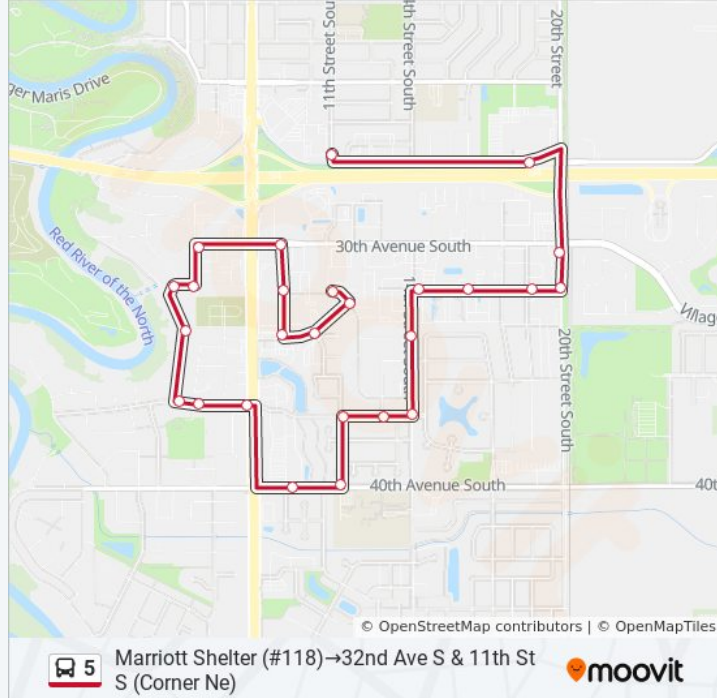

**5 bus Info**

**Direction:** 32nd Ave S & 11th St S (Corner Ne)→Marriott Shelter (#118)

**Stops:** 12

**Trip Duration:** 9 min

**Line Summary:**

**Direction: Marriott Shelter (#118)→32nd Ave S & 11th St S (Corner Ne)**  
 26 stops  
[VIEW LINE SCHEDULE](#)

**5 bus Info**  
**Direction:** Marriott Shelter (#118)→32nd Ave S & 11th St S (Corner Ne)  
**Stops:** 26  
**Trip Duration:** 18 min  
**Line Summary:**

Rivershore/Horn & 32nd Ave S (Corner Se)

32nd Ave S & 5th St S (Corner Sw)

Shelter 115 (Days Inn)

30th Ave S & 9th St S (Corner Sw)

9th St S & 32nd Ave S (T Intersection West)

9th St S & Belsly Blvd (Corner Nw)

Belsly Blvd & 10th St S (Corner Sw)

Belsly Blvd & 12th St S (Corner Sw)

32nd Ave S & 11th St S (Corner Ne)

**Direction: Marriott Shelter (#118)→Marriott Shelter (#118)**

36 stops

[VIEW LINE SCHEDULE](#)

Marriott Shelter (#118)

Shelter 111 (M|State)

20th St S & 30th Ave S (Midblock East Side)