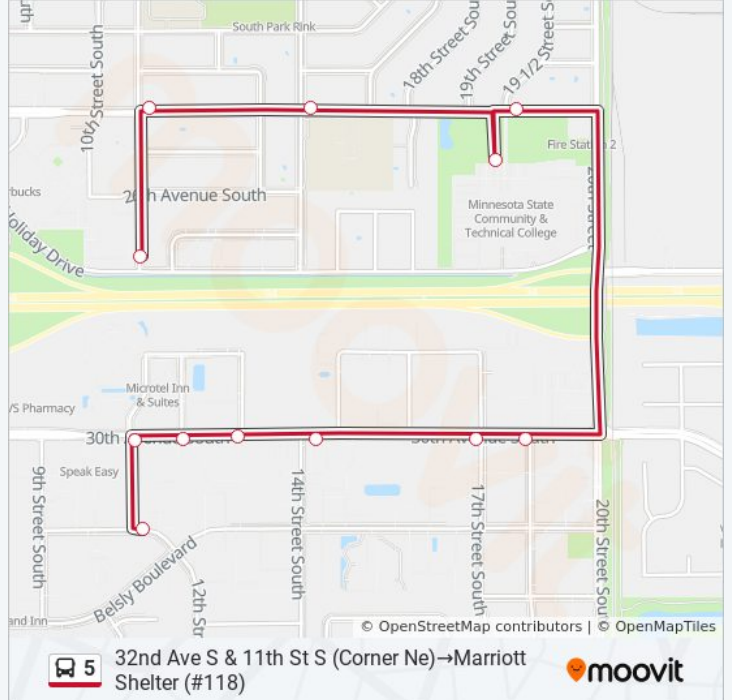

Use the Moovit App to find the closest 5 bus station near you and find out when is the next 5 bus arriving.

**Direction: 32nd Ave S & 11th St S (Corner Ne)→Marriott Shelter (#118)**

12 stops

[VIEW LINE SCHEDULE](#)

- 32nd Ave S & 11th St S (Corner Ne)
- 11th St S & 30th Ave S (Corner Se)
- 30th Ave S & 12th St S (Corner Sw)
- 30th Ave S & 13th St S (Corner Sw)
- 30th Ave S & 14th St S Far Side (Corner Se)
- 30th Ave S & 17th St S (Corner Sw)
- 30th Ave S & 18th St S (Corner Sw)
- 24th Ave & 19 1/2 St S (Corner Ne)
- M State Parking Lot (Door N-2)
- 24th Ave S & 14th St S (Corner Ne)
- 24th Ave S & 11th St S (Corner Ne)
- Marriott Shelter (#118)

**5 bus Time Schedule**

32nd Ave S & 11th St S (Corner Ne)→Marriott Shelter (#118) Route Timetable:

Sunday	Not Operational
Monday	6:16 AM
Tuesday	6:16 AM
Wednesday	6:16 AM
Thursday	6:16 AM
Friday	6:16 AM
Saturday	7:17 AM

**5 bus Info**

**Direction:** 32nd Ave S & 11th St S (Corner Ne)→Marriott Shelter (#118)

**Stops:** 12

**Trip Duration:** 9 min

**Line Summary:**

**Direction: Marriott Shelter (#118)→32nd Ave S & 11th St S (Corner Ne)**  
 26 stops  
[VIEW LINE SCHEDULE](#)