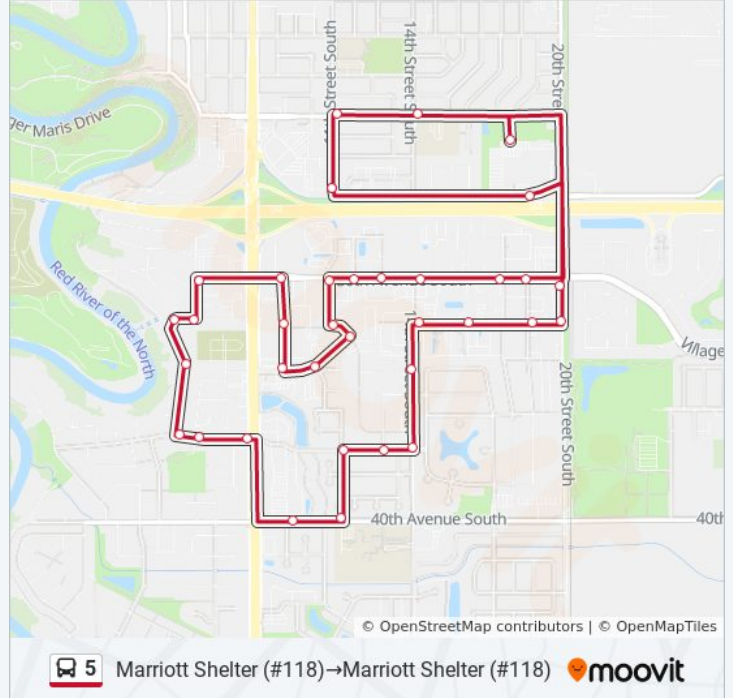

**5 bus Info**  
**Direction:** Marriott Shelter (#118)→32nd Ave S & 11th St S (Corner Ne)  
**Stops:** 26  
**Trip Duration:** 18 min  
**Line Summary:**

Rivershore/Horn & 32nd Ave S (Corner Se)

32nd Ave S & 5th St S (Corner Sw)

**5 bus Info**

**Direction:** Marriott Shelter (#118)→Marriott Shelter (#118)

**Stops:** 36

**Trip Duration:** 27 min

**Line Summary:**

Rivershore/Horn & 32nd Ave S (Corner Se)

32nd Ave S & 5th St S (Corner Sw)

32nd Ave S & 11th St S (Corner Ne)

11th St S & 30th Ave S (Corner Se)

30th Ave S & 12th St S (Corner Sw)

30th Ave S & 13th St S (Corner Sw)

30th Ave S & 14th St S Far Side (Corner Se)

30th Ave S & 17th St S (Corner Sw)

30th Ave S & 18th St S (Corner Sw)

M State Parking Lot (Door N-2)

24th Ave S & 14th St S (Corner Ne)

24th Ave S & 11th St S (Corner Ne)

Marriott Shelter (#118)

5 bus time schedules and route maps are available in an offline PDF at [moovitapp.com](https://moovitapp.com). Use the [Moovit App](#) to see live bus times, train schedule or subway schedule, and step-by-step directions for all public transit in Fargo.