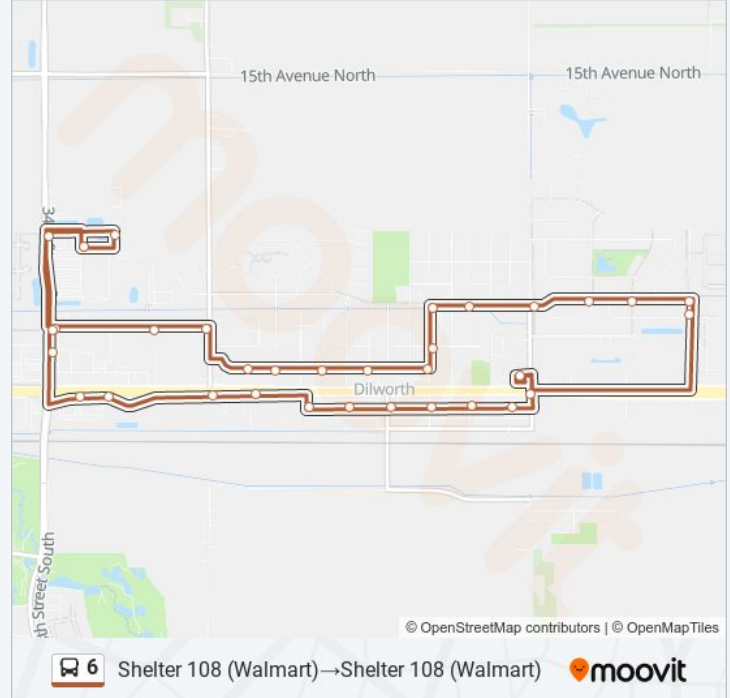

1st Ave NW & 3rd Ave NW (Corner Sw)

1st Ave NW & 1st St NW (Corner Sw)

1st Ave NE & 2nd St NE (Corner Sw)

2nd St NE & 2nd Ave NE (Corner Se)

2nd St NE & 4th Ave NE (Corner Se)

4th Ave NE & 4th St NE (Corner Sw)

4th Ave NE & 7th St NE - Far Side (Corner Se)

4th Ave NE & Woodbridge Circle (Corner Sw)

4th Ave NE & 12th St NE (Corner Sw)

4th Ave NE & 14th St NE (Corner Sw)

14th St NE & Southwood Drive (Corner Ne)

Houge Estates

6 bus Info

Direction: Shelter 108 (Walmart)→Shelter 108 (Walmart)

Stops: 34

Trip Duration: 25 min

Line Summary:

1st Ave SE & 4th St SE (Corner Ne)

1st Ave SE & 2nd St SE (Corner Ne)

1st Ave SE & Main St (Corner Ne)

Hwy 10 Frontage Rd & Cvs Pharmacy (Midblock North)

Shelter 107 (34th St)

34th Street N & 3rd Avenue NW (Corner Se)

34th St N & 8th Ave N (Corner Se)

8th Avenue N & 15th Street NW (Corner Sw)

Shelter 108 (Walmart)