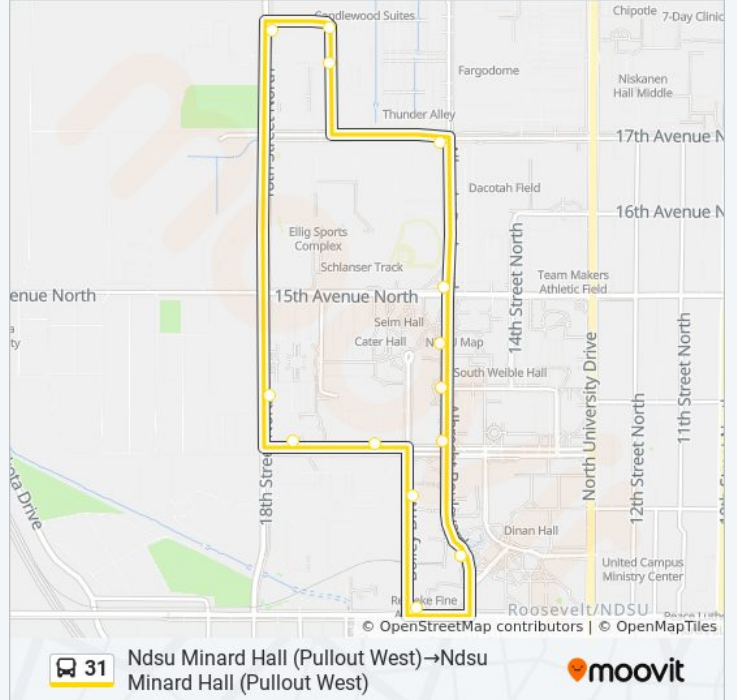

(1) Ndsu Minard Hall (Pullout West)→Ndsu Minard Hall (Pullout West): 7:40 AM - 5:55 PM

Use the Moovit App to find the closest 31 bus station near you and find out when is the next 31 bus arriving.

Direction: Ndsu Minard Hall (Pullout West)→Ndsu Minard Hall (Pullout West)

15 stops

[VIEW LINE SCHEDULE](#)

- Ndsu Minard Hall (Pullout West)
- 12th Ave N & Reineke Fine Arts Center (Midblock North)
- Bolley Dr & 13th Ave N (T Intersection East)
- Shelter 268 (Stevens Hall)
- Shelter 248 (Wellness Center)
- 18th St N & Ndsu Llc (Pullout East)
- Shelter 244 (Research Park)
- Ndsu Res Pk Dr & Candlewood Suites Driveway (T Intersection West)
- Shelter 276 (Research Park)
- Shelter 230 (Fargodome Transit Hub)
- Albrecht Blvd & 15th Ave N (Corner Nw)
- Shelter 249 (Ndsu High Rises)
- Albrecht Blvd & 14th Ave N (T Intersection West)
- Albrecht Blvd & Centennial Blvd (Corner Nw)
- Ndsu Minard Hall (Pullout West)

31 bus Time Schedule

Ndsu Minard Hall (Pullout West)→Ndsu Minard Hall (Pullout West) Route Timetable:

Sunday	Not Operational
Monday	7:40 AM - 5:55 PM
Tuesday	7:40 AM - 5:55 PM
Wednesday	7:40 AM - 5:55 PM
Thursday	7:40 AM - 5:55 PM
Friday	7:40 AM - 5:55 PM
Saturday	Not Operational

31 bus Info

Direction: Ndsu Minard Hall (Pullout West)→Ndsu Minard Hall (Pullout West)

Stops: 15

Trip Duration: 11 min

Line Summary:

31 bus time schedules and route maps are available in an offline PDF at moovitapp.com. Use the [Moovit App](#) to see live bus times, train schedule or subway schedule, and step-by-step directions for all public transit in Fargo.