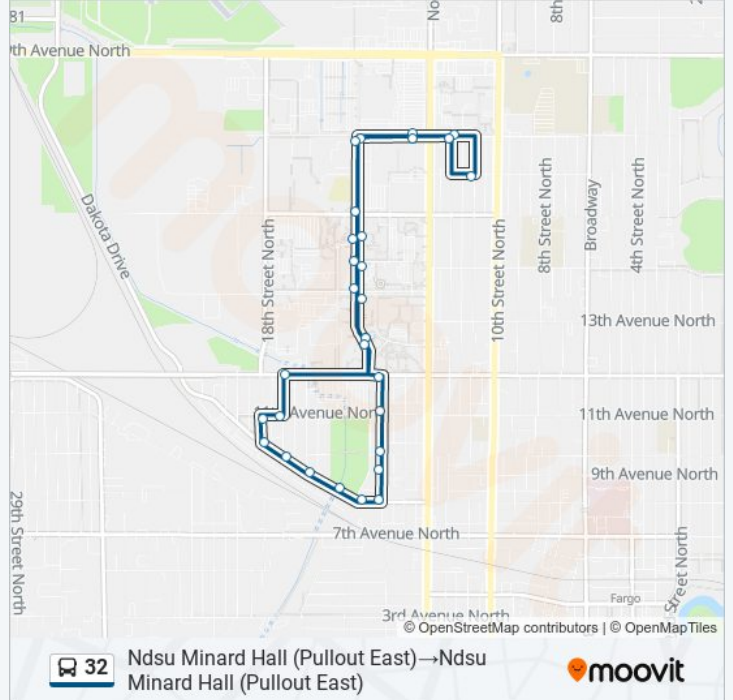

Direction: Ndsu Minard Hall (Pullout East)→Ndsu Minard Hall (Pullout East)

30 stops

[VIEW LINE SCHEDULE](#)

- Ndsu Minard Hall (Pullout East)
- Shelter 247 (Centennial Blvd)
- Shelter 251 (Albrecht Blvd)
- Albrecht Blvd & 14th/15th Ave N (Midblock East)
- Albrecht Blvd & 17th Ave N (Corner Se)
- 17th Ave N & Fargodome Crosswalk (Midblock South)
- 17th Ave N & 12th St N (Corner Sw)
- 16th Ave N & 11th St N (Corner Sw)
- Shelter 252 (University Village)
- 17th Ave N & Fargodome Crosswalk (Midblock North)
- Albrecht Blvd & 17th Ave N (Midblock West)
- Albrecht Blvd & 15th Ave N (Corner Nw)
- Shelter 249 (Ndsu High Rises)
- Albrecht Blvd & 14th Ave N (T Intersection West)
- Albrecht Blvd & Centennial Blvd (Corner Nw)
- Ndsu Minard Hall (Pullout West)
- Shelter 255 (First Community Credit Union)
- 14th St N & 11th Ave N (Corner Nw)
- 14th St N & 10th Ave N (Corner Nw)

32 bus Info

Direction: Ndsu Minard Hall (Pullout East)→Ndsu Minard Hall (Pullout East)

Stops: 30

Trip Duration: 25 min

Line Summary:

- 14th St N & 9th Ave N (Corner Nw)
- 14th St N & 8th Ave N (Corner Nw)
- 8th Ave N & Barrett St (Corner Ne)
- Dakota Dr & 15th St N (Midblock North)
- Shelter 258 (Dakota Dr)
- Dakota Dr & 17th St N (Corner Ne)
- Dakota Dr & 18th St N (Corner Ne)
- Shelter 269 (18th St N & 11th Ave N)
- 11th Ave N & 17th St N (Corner Sw)
- Shelter 253 (Criminal Justice & Pp)
- Ndsu Minard Hall (Pullout East)

Direction: Ndsu Minard Hall (Pullout East)→Shelter 252 (University Village)

8 stops

[VIEW LINE SCHEDULE](#)

- Ndsu Minard Hall (Pullout East)
- Shelter 247 (Centennial Blvd)
- Shelter 251 (Albrecht Blvd)
- Albrecht Blvd & 14th/15th Ave N (Midblock East)
- Albrecht Blvd & 17th Ave N (Corner Se)
- 17th Ave N & Fargodome Crosswalk (Midblock South)
- 16th Ave N & 11th St N (Corner Sw)
- Shelter 252 (University Village)