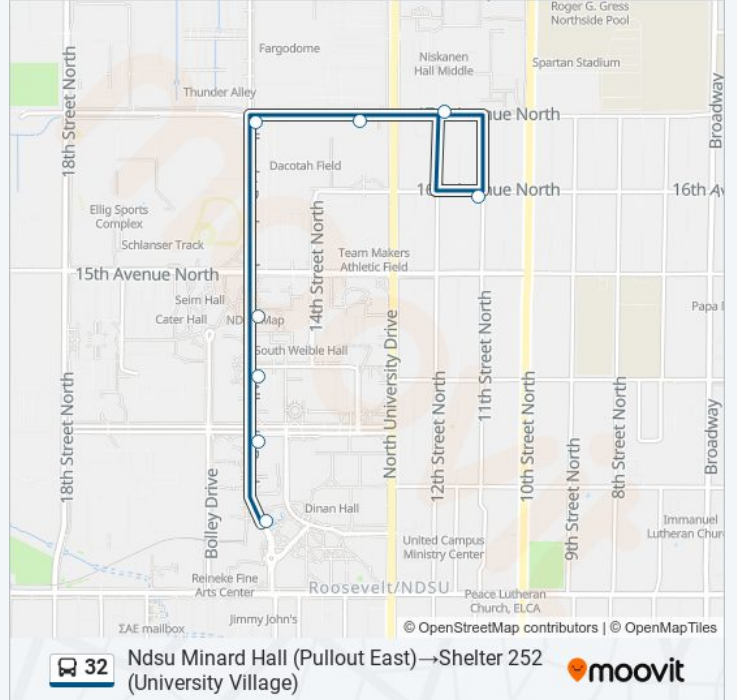

32 bus Info

Direction: Ndsu Minard Hall (Pullout East)→Ndsu Minard Hall (Pullout East)

Stops: 30

Trip Duration: 25 min

Line Summary:

- 14th St N & 9th Ave N (Corner Nw)
- 14th St N & 8th Ave N (Corner Nw)
- 8th Ave N & Barrett St (Corner Ne)
- Dakota Dr & 15th St N (Midblock North)
- Shelter 258 (Dakota Dr)
- Dakota Dr & 17th St N (Corner Ne)
- Dakota Dr & 18th St N (Corner Ne)
- Shelter 269 (18th St N & 11th Ave N)
- 11th Ave N & 17th St N (Corner Sw)
- Shelter 253 (Criminal Justice & Pp)
- Ndsu Minard Hall (Pullout East)

Direction: Ndsu Minard Hall (Pullout East)→Shelter 252 (University Village)

8 stops

[VIEW LINE SCHEDULE](#)

- Ndsu Minard Hall (Pullout East)
- Shelter 247 (Centennial Blvd)
- Shelter 251 (Albrecht Blvd)
- Albrecht Blvd & 14th/15th Ave N (Midblock East)
- Albrecht Blvd & 17th Ave N (Corner Se)
- 17th Ave N & Fargodome Crosswalk (Midblock South)
- 16th Ave N & 11th St N (Corner Sw)
- Shelter 252 (University Village)

32 bus Time Schedule

Ndsu Minard Hall (Pullout East)→Shelter 252 (University Village) Route Timetable:

Sunday	Not Operational
Monday	5:55 PM
Tuesday	5:55 PM
Wednesday	5:55 PM
Thursday	5:55 PM
Friday	5:55 PM
Saturday	Not Operational

32 bus Info

Direction: Ndsu Minard Hall (Pullout East)→Shelter 252 (University Village)

Stops: 8

Trip Duration: 5 min

Line Summary:

32 bus time schedules and route maps are available in an offline PDF at moovitapp.com. Use the [Moovit App](#) to see live bus times, train schedule or subway schedule, and step-by-step directions for all public transit in Fargo.