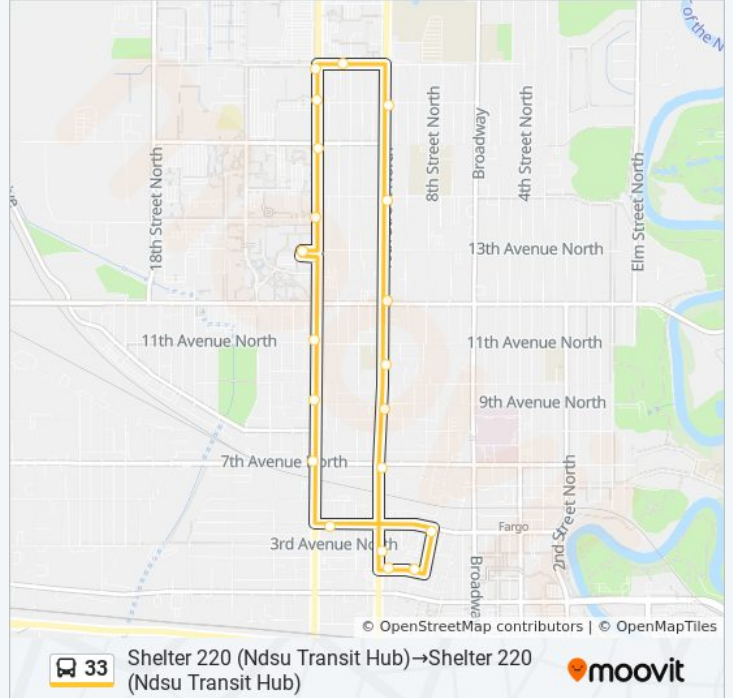

Shelter 220 (Ndsu Transit Hub)→Shelter 220 (Ndsu Transit Hub)

[View In Website Mode](#)

The 33 bus line Shelter 220 (Ndsu Transit Hub)→Shelter 220 (Ndsu Transit Hub) has one route. For regular weekdays, their operation hours are:

(1) Shelter 220 (Ndsu Transit Hub)→Shelter 220 (Ndsu Transit Hub): 6:55 AM - 6:55 PM

Use the Moovit App to find the closest 33 bus station near you and find out when is the next 33 bus arriving.

Direction: Shelter 220 (Ndsu Transit Hub)→Shelter 220 (Ndsu Transit Hub)

21 stops

[VIEW LINE SCHEDULE](#)

- Shelter 220 (Ndsu Transit Hub)
- University Dr N & 11th Ave N (Corner Nw)
- University Dr N & 9th Ave N (Corner Nw)
- Shelter 226 (Family Fare)
- 4th Ave N & 12th St N (Corner Sw)
- 4th Ave N & 7th St N (Corner Sw)
- 2nd Ave N & Ndsu Klai Hall (Main Entrance)
- 2nd Ave N & Ndsu R H Barry Hall (Main Entrance)
- 10th St N & 3rd Ave N (Corner Se)
- Shelter 280 (710 Lofts)
- Shelter 281 (9th Ave N)
- 10th St N & Roosevelt Elementary (Crosswalk)
- Shelter 282 (Roosevelt Park)
- 10th St N & 14th Ave N (Corner Se)
- 10th St N & 16th Ave N (Corner Se)
- Shelter 252 (University Village)
- Shelter 217 (Shac)
- University Dr N & 16th Ave N (Corner Nw)
- Shelter 225 (Bison Court)
- Shelter 205 (Centennial Blvd)

33 bus Info

Direction: Shelter 220 (Ndsu Transit Hub)→Shelter 220 (Ndsu Transit Hub)

Stops: 21

Trip Duration: 17 min

Line Summary:

Shelter 220 (Ndsu Transit Hub)

33 bus time schedules and route maps are available in an offline PDF at moovitapp.com. Use the [Moovit App](#) to see live bus times, train schedule or subway schedule, and step-by-step directions for all public transit in Fargo.