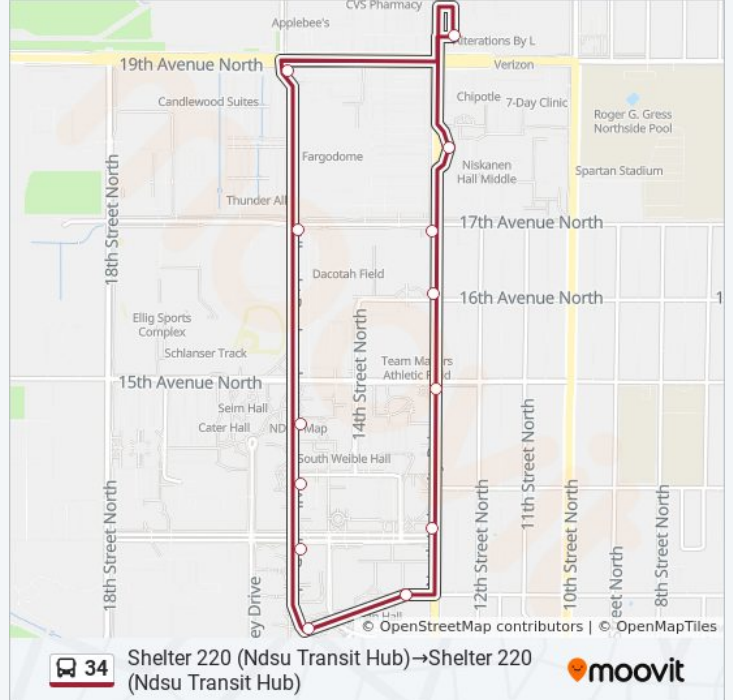

Shelter 220 (Ndsu Transit Hub)→Shelter 220 (Ndsu Transit Hub)

[View In Website Mode](#)

The 34 bus line Shelter 220 (Ndsu Transit Hub)→Shelter 220 (Ndsu Transit Hub) has one route. For regular weekdays, their operation hours are:

14 stops

[VIEW LINE SCHEDULE](#)

- Shelter 220 (Ndsu Transit Hub)
- Ndsu Minard Hall (Pullout East)
- Shelter 247 (Centennial Blvd)
- Shelter 251 (Albrecht Blvd)
- Albrecht Blvd & 14th/15th Ave N (Midblock East)
- Albrecht Blvd & 17th Ave N (Corner Se)
- 16th St N & 19th Ave N (Corner Se)
- University Dr N & Casey's (Main Entrance)
- Shelter 256 (Niskanen)
- Shelter 217 (Shac)
- University Dr N & 16th Ave N (Corner Nw)
- Shelter 225 (Bison Court)
- Shelter 205 (Centennial Blvd)
- Shelter 220 (Ndsu Transit Hub)

34 bus Time Schedule

Shelter 220 (Ndsu Transit Hub)→Shelter 220 (Ndsu Transit Hub) Route Timetable:

Sunday	Not Operational
Monday	7:44 AM - 4:24 PM
Tuesday	7:44 AM - 4:24 PM
Wednesday	7:44 AM - 4:24 PM
Thursday	7:44 AM - 4:24 PM
Friday	7:44 AM - 4:24 PM
Saturday	Not Operational

34 bus Info

Direction: Shelter 220 (Ndsu Transit Hub)→Shelter 220 (Ndsu Transit Hub)

Stops: 14

Trip Duration: 16 min

Line Summary:

34 bus time schedules and route maps are available in an offline PDF at moovitapp.com. Use the [Moovit App](#) to see live bus times, train schedule or subway schedule, and step-by-step directions for all public transit in Fargo.