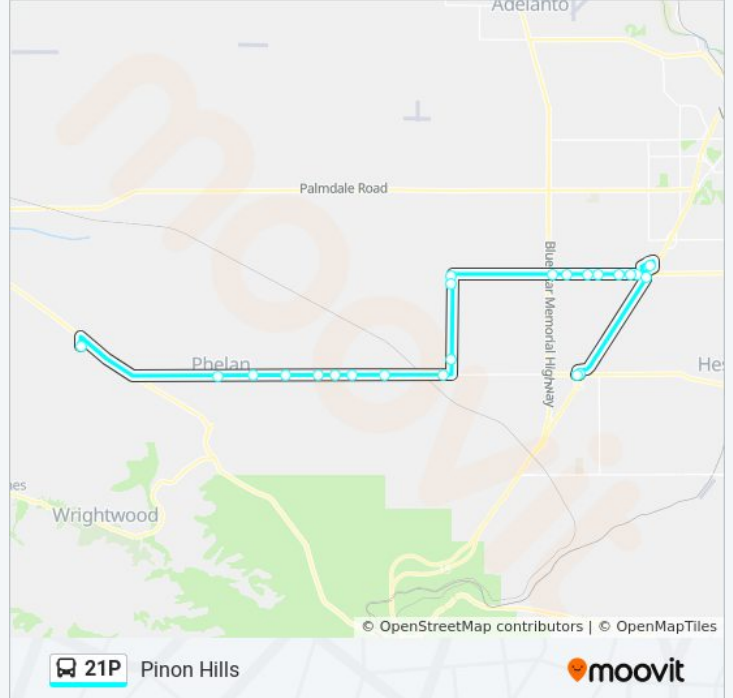

Use the Moovit App to find the closest 21P bus station near you and find out when is the next 21P bus arriving.

Direction: Pinon Hills

23 stops

[VIEW LINE SCHEDULE](#)

- Main St Eb & Cataba Rd
- Key Pointe Ave Nb & Main St
- Amargosa Rd Nb & Bear Valley Rd
- Victor Valley Mall
- Bear Valley Rd Wb & Mall Blvd
- Bear Valley Rd Wb & Pacoima Rd
- Bear Valley Rd Wb & Amethyst Rd
- Bear Valley Rd Wb & Cobalt Rd FS
- Bear Valley Rd Wb & Topaz Rd
- Bear Valley Rd Wb & Eagle Ranch Pkwy
- Bear Valley Rd Wb & Hwy 395
- Baldy Mesa Rd Sb & Duncan Rd
- Baldy Mesa Rd Sb & 7th St
- Baldy Mesa Rd Sb & Yucca Terrace Dr
- Phelan Rd Wb & Arrowhead Rd
- Phelan Rd Wb & Caughlin Rd
- Phelan Rd Wb & Buttemere Rd
- Phelan Rd Wb & Sonora Rd
- Phelan Rd Wb & Wilson Ranch
- Phelan Rd Wb & Eaby Rd
- Phelan Rd Wb & Johnson Rd
- Phelan Rd Wb & Sheep Creek Rd

21P bus Info

Direction: Pinon Hills

Stops: 23

Trip Duration: 50 min

Line Summary:

Pinon Hills Community Center

Direction: Super Target / Main-Cataba

13 stops

[VIEW LINE SCHEDULE](#)

- Pinon Hills Community Center
- Phelan Rd Eb & Sheep Creek Rd
- Phelan Rd Eb & Sierra Vista Rd
- Phelan Rd Eb & Johnson Rd
- Phelan Rd Eb & Eaby Rd
- Phelan Rd Eb & Wilson Ranch Rd
- Phelan Rd Eb & Sonora Rd
- Phelan Rd Eb & Buttemere Rd
- Phelan Rd Eb & Caughlin Rd
- Phelan Rd Eb & Arrowhead Rd
- Phelan Rd Eb & Braceo St
- Phelan Rd Eb & Lilac Rd
- Main St Eb & Cataba Rd

21P bus Info

Direction: Super Target / Main-Cataba

Stops: 13

Trip Duration: 22 min

Line Summary:

21P bus time schedules and route maps are available in an offline PDF at moovitapp.com. Use the [Moovit App](#) to see live bus times, train schedule or subway schedule, and step-by-step directions for all public transit in Victorville Barstow.