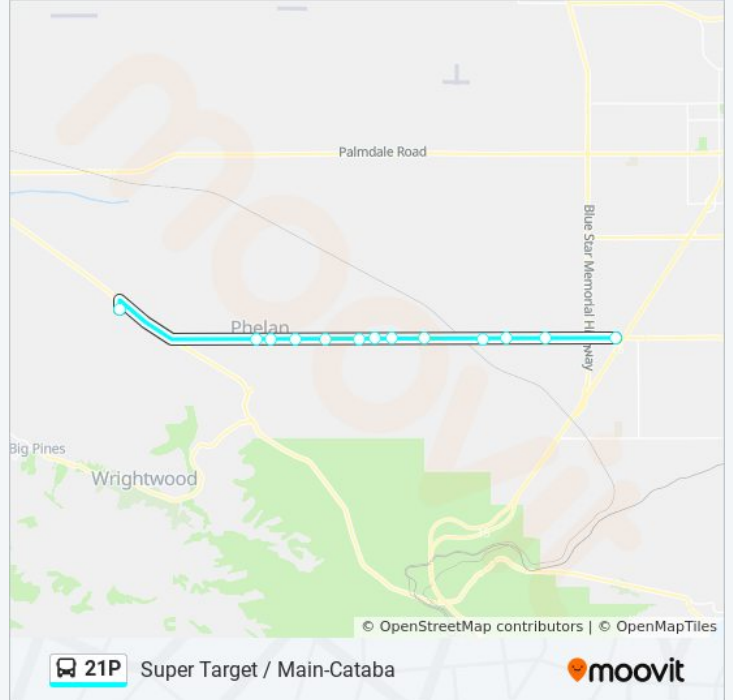

Use the Moovit App to find the closest 21P bus station near you and find out when is the next 21P bus arriving.

Direction: Pinon Hills

23 stops

[VIEW LINE SCHEDULE](#)

- Main St Eb & Cataba Rd
- Key Pointe Ave Nb & Main St
- Amargosa Rd Nb & Bear Valley Rd
- Victor Valley Mall
- Bear Valley Rd Wb & Mall Blvd
- Bear Valley Rd Wb & Pacoima Rd
- Bear Valley Rd Wb & Amethyst Rd
- Bear Valley Rd Wb & Cobalt Rd FS
- Bear Valley Rd Wb & Topaz Rd
- Bear Valley Rd Wb & Eagle Ranch Pkwy
- Bear Valley Rd Wb & Hwy 395
- Baldy Mesa Rd Sb & Duncan Rd
- Baldy Mesa Rd Sb & 7th St
- Baldy Mesa Rd Sb & Yucca Terrace Dr
- Phelan Rd Wb & Arrowhead Rd
- Phelan Rd Wb & Caughlin Rd
- Phelan Rd Wb & Buttemere Rd
- Phelan Rd Wb & Sonora Rd
- Phelan Rd Wb & Wilson Ranch
- Phelan Rd Wb & Eaby Rd
- Phelan Rd Wb & Johnson Rd
- Phelan Rd Wb & Sheep Creek Rd

21P bus Info

Direction: Pinon Hills

Stops: 23

Trip Duration: 50 min

Line Summary:

Pinon Hills Community Center

Direction: Super Target / Main-Cataba

13 stops

21P bus Time Schedule

Super Target / Main-Cataba Route Timetable:

Sunday	10:00 AM - 4:00 PM
Monday	7:51 AM - 8:36 PM
Tuesday	7:51 AM - 8:36 PM
Wednesday	7:51 AM - 8:36 PM
Thursday	7:51 AM - 8:36 PM
Friday	7:51 AM - 8:36 PM
Saturday	8:00 AM - 6:00 PM

21P bus Info

Direction: Super Target / Main-Cataba

Stops: 13

Trip Duration: 22 min

Line Summary:

21P bus time schedules and route maps are available in an offline PDF at moovitapp.com. Use the [Moovit App](#) to see live bus times, train schedule or subway schedule, and step-by-step directions for all public transit in Victorville Barstow.