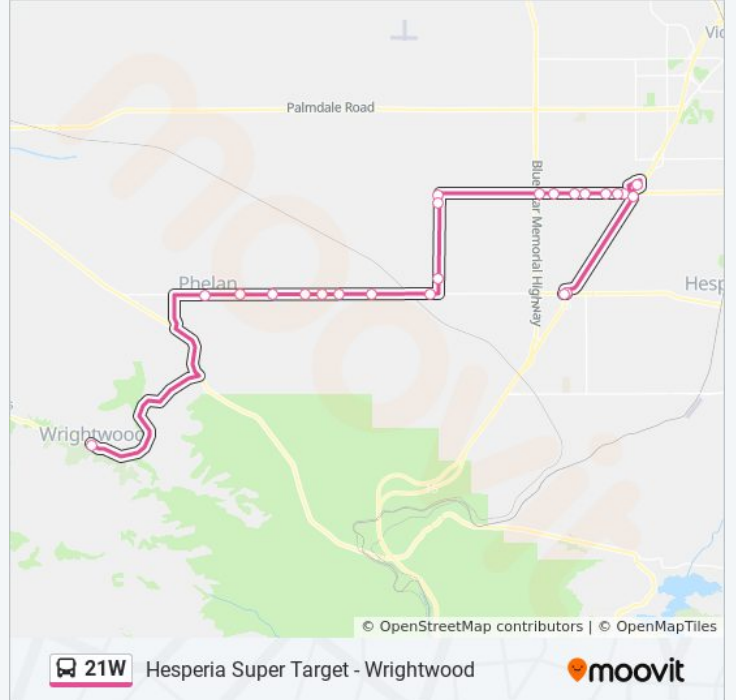

Direction: Super Target / Main-Cataba

14 stops

[VIEW LINE SCHEDULE](#)

- Wrightwood Community Center
- Nielson Rd Eb FS Sheep Creek Rd
- Phelan Rd Eb & Sheep Creek Rd
- Phelan Rd Eb & Sierra Vista Rd
- Phelan Rd Eb & Johnson Rd
- Phelan Rd Eb & Eaby Rd
- Phelan Rd Eb & Wilson Ranch Rd
- Phelan Rd Eb & Sonora Rd
- Phelan Rd Eb & Buttemere Rd
- Phelan Rd Eb & Caughlin Rd
- Phelan Rd Eb & Arrowhead Rd
- Phelan Rd Eb & Braceo St
- Phelan Rd Eb & Lilac Rd
- Main St Eb & Cataba Rd

21W bus Info

Direction: Super Target / Main-Cataba

Stops: 14

Trip Duration: 32 min

Line Summary:

Direction: Wrightwood

23 stops

[VIEW LINE SCHEDULE](#)

21W bus Info

Direction: Wrightwood

Stops: 23

Trip Duration: 62 min

Line Summary:

Phelan Rd Wb & Wilson Ranch

Phelan Rd Wb & Eaby Rd

Phelan Rd Wb & Johnson Rd

Phelan Rd Wb & Sheep Creek Rd

Wrightwood Community Center

21W bus time schedules and route maps are available in an offline PDF at moovitapp.com. Use the [Moovit App](#) to see live bus times, train schedule or subway schedule, and step-by-step directions for all public transit in Victorville Barstow.