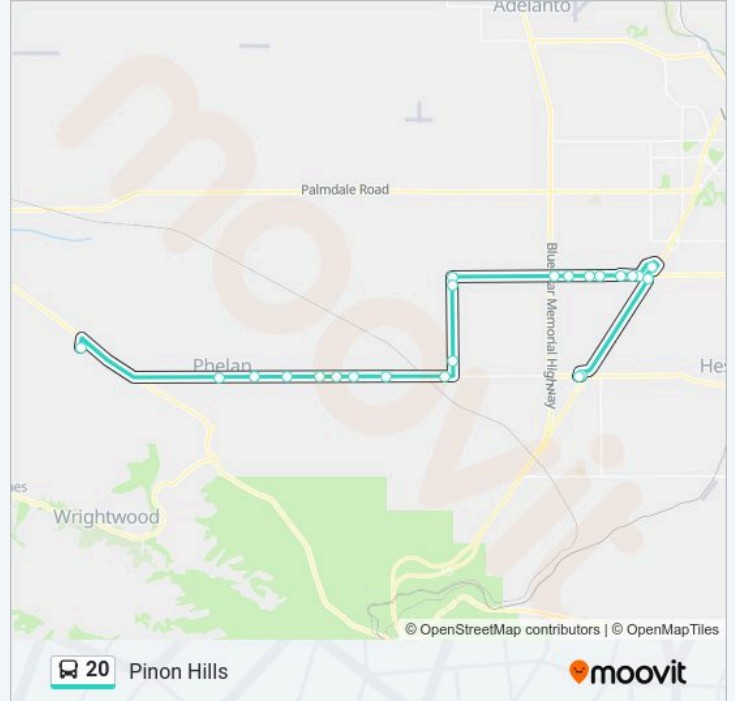

Use the Moovit App to find the closest 20 bus station near you and find out when is the next 20 bus arriving.

Direction: Pinon Hills

23 stops

[VIEW LINE SCHEDULE](#)

- Main St Eb & Cataba Rd
- Key Pointe Ave Nb & Main St
- Amargosa Rd Nb & Bear Valley Rd
- Victor Valley Mall
- Bear Valley Rd Wb & Mall Blvd
- Bear Valley Rd Wb & Pacoima Rd
- Bear Valley Rd Wb & Amethyst Rd
- Bear Valley Rd Wb & Cobalt Rd FS
- Bear Valley Rd Wb & Topaz Rd
- Bear Valley Rd Wb & Eagle Ranch Pkwy
- Bear Valley Rd Wb & Hwy 395
- Baldy Mesa Rd Sb & Duncan Rd
- Baldy Mesa Rd Sb & 7th St
- Baldy Mesa Rd Sb & Yucca Terrace Dr
- Phelan Rd Wb & Arrowhead Rd
- Phelan Rd Wb & Caughlin Rd
- Phelan Rd Wb & Buttemere Rd
- Phelan Rd Wb & Sonora Rd
- Phelan Rd Wb & Wilson Ranch
- Phelan Rd Wb & Eaby Rd
- Phelan Rd Wb & Johnson Rd

20 bus Info

Direction: Pinon Hills

Stops: 23

Trip Duration: 47 min

Line Summary:

Phelan Rd Wb & Sheep Creek Rd

Pinon Hills Community Center

Direction: Super Target / Main + Cataba

22 stops

[VIEW LINE SCHEDULE](#)

- Pinon Hills Community Center
- Phelan Rd Eb & Sheep Creek Rd
- Phelan Rd Eb & Sierra Vista Rd
- Phelan Rd Eb & Johnson Rd
- Phelan Rd Eb & Eaby Rd
- Phelan Rd Eb & Wilson Ranch Rd
- Phelan Rd Eb & Sonora Rd
- Phelan Rd Eb & Buttemere Rd
- Phelan Rd Eb & Caughlin Rd
- Phelan Rd Eb & Arrowhead Rd
- Baldy Mesa Rd Nb & Yucca Terrace Dr
- Baldy Mesa Rd Nb & 7th St
- Duncan Rd Eb & Baldy Mesa Rd
- Bear Valley Rd Eb & Hwy 395
- Bear Valley Rd Eb & Marina Ln
- Bear Valley Rd Eb & Jade Rd Ns
- Bear Valley Rd Eb & Amethyst Rd
- Victor Valley Mall

20 bus Info

Direction: Super Target / Main + Cataba

Stops: 22

Trip Duration: 53 min

Line Summary:

Amargosa Rd Sb & Bear Valley Rd

Amargosa Rd Sb & Desert Escape

Cataba Rd Sb & Main St