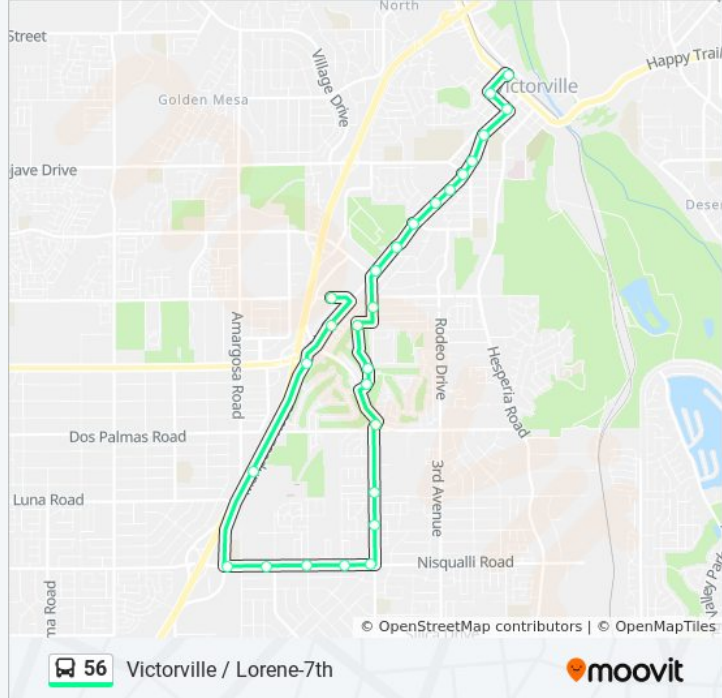

Direction: Victor Valley Transp Center

18 stops

[VIEW LINE SCHEDULE](#)

- Lorene-7th - Dock 6
- Valley Center Dr Nb & La Paz Dr
- Civic Dr Sb & Roy Rogers Dr FS
- Civic Dr Sb & Seneca Rd
- Kentwood Blvd Sb & Ramona Ave
- Amargosa Rd Sb & Anacapa Rd
- Park Ave Nb & Bonanza Rd
- Park Ave Nb & Anacapa Rd
- 7th St Nb & E Sage St
- 7th St Nb & La Paz Dr
- 7th St Nb & Desert Knoll Dr
- 7th St Nb & Victor St
- 7th St Nb & Circle Dr
- 7th St Nb & Lacy St
- 7th St Nb & Mojave Dr
- 7th St Nb & Center St Ns
- B St NW & 7th St FS
- Vvtc - Dock 9

56 bus Info

Direction: Victor Valley Transp Center

Stops: 18

Trip Duration: 28 min

Line Summary:

Direction: Victorville / Lorene-7th

27 stops

[VIEW LINE SCHEDULE](#)

56 bus Info

Direction: Victorville / Lorene-7th

Stops: 27

Trip Duration: 27 min

Line Summary:

Nisqualli Rd Wb & Arrowhead Dr

Nisqualli Wb & Cypress Ave

Nisqualli Rd Wb & 9th Ave

Nisqualli Rd Wb & 11th Ave

Nisqualli Rd Wb & Mariposa Rd

Mariposa Rd Nb & Talpa St

Mariposa Rd Nb & 7th St

7th St Nb & E Sage St

Lorene-7th - Dock 6

56 bus time schedules and route maps are available in an offline PDF at moovitapp.com. Use the [Moovit App](#) to see live bus times, train schedule or subway schedule, and step-by-step directions for all public transit in Victorville Barstow.