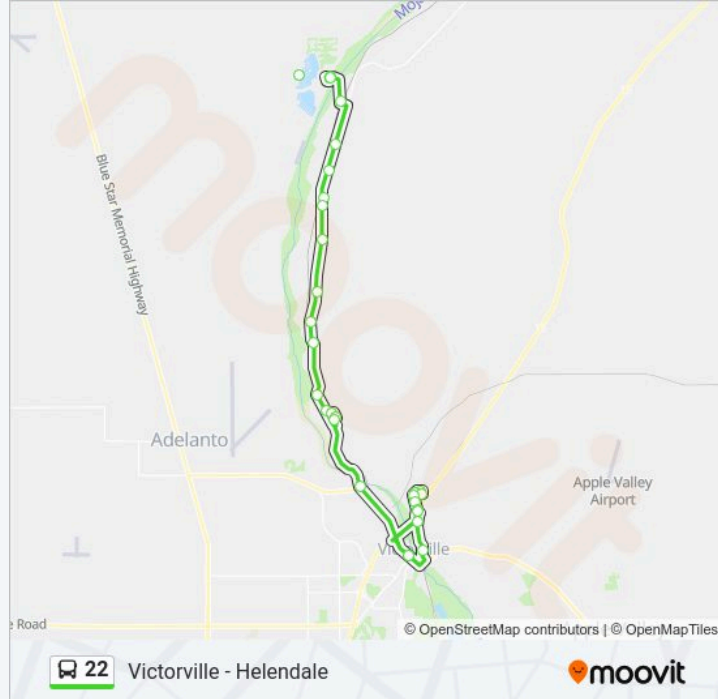

**22 bus Info**

**Direction:** Helendale

**Stops:** 30

**Trip Duration:** 50 min

**Line Summary:**

National Trails Hwy Sb & Bryman Rd

National Trails Hwy Nb & Turner Rd

National Trails Hwy Nb & Cardigan Rd Ns

National Trails Hwy Nb & Chatsworth Rd

National Trails Hwy Nb & Hillside Dr

Vista Rd Nb & Jordan Rd (Comm Services)

Vista Rd Wb & Helendale Rd

Silver Lakes Pkwy & Nautical Ln

Vista Rd Eb & Helendale Rd

22 Victorville - Helendale

### Direction: Victor Valley Transp Center

28 stops

[VIEW LINE SCHEDULE](#)

Vista Rd Wb & Helendale Rd

Silver Lakes Pkwy & Nautical Ln

Vista Rd Eb & Helendale Rd

Vista Rd Nb & Jordan Rd (Comm Services)

National Trails Hwy Sb & Darghty Rd

### 22 bus Info

**Direction:** Victor Valley Transp Center

**Stops:** 28

**Trip Duration:** 42 min

**Line Summary:**

Stoddard Wells Rd Nb & 15 Fwy

Dante St Eb & Venus Ave

Emerson St Wb & Mars Ave