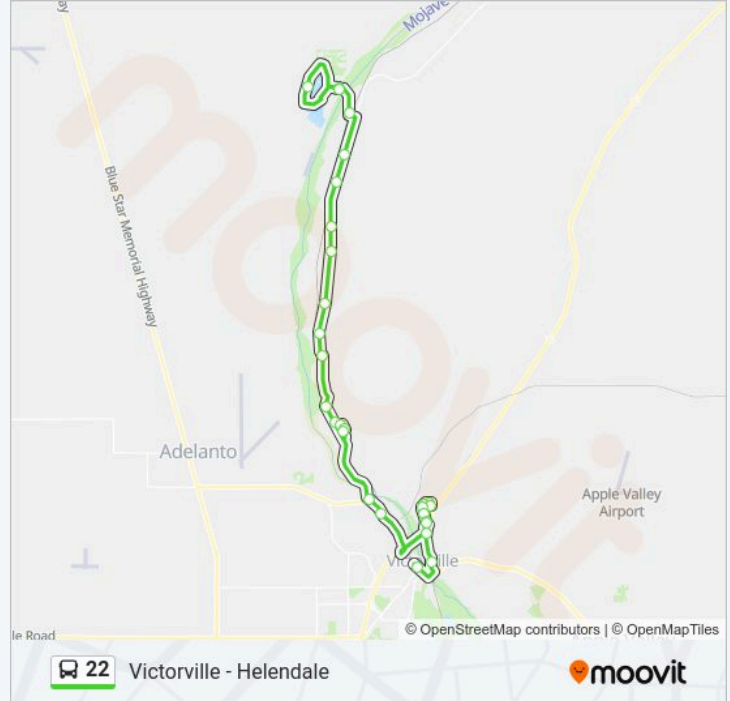

### Direction: Victor Valley Transp Center

28 stops

[VIEW LINE SCHEDULE](#)

Vista Rd Wb & Helendale Rd

Silver Lakes Pkwy & Nautical Ln

Vista Rd Eb & Helendale Rd

Vista Rd Nb & Jordan Rd (Comm Services)

National Trails Hwy Sb & Darghty Rd

### 22 bus Info

**Direction:** Victor Valley Transp Center

**Stops:** 28

**Trip Duration:** 42 min

**Line Summary:**

Stoddard Wells Rd Nb & 15 Fwy

Dante St Eb & Venus Ave

Emerson St Wb & Mars Ave

Dante St Wb & Jupiter Ave

Stoddard Wells Rd Sb & Dante St

Stoddard Wells Rd Sb & Abbey Ln

Stoddard Wells Rd Sb & 15 Fwy

Stoddard Wells Rd Sb FS Overpass

Stoddard Wells Rd Sb & River Ranch Mhp

Vvtc - Dock 5

22 bus time schedules and route maps are available in an offline PDF at [moovitapp.com](https://moovitapp.com). Use the Moovit App to see live bus times, train schedule or subway schedule, and step-by-step directions for all public transit in Victorville Barstow.

© 2024 Moovit - All Rights Reserved