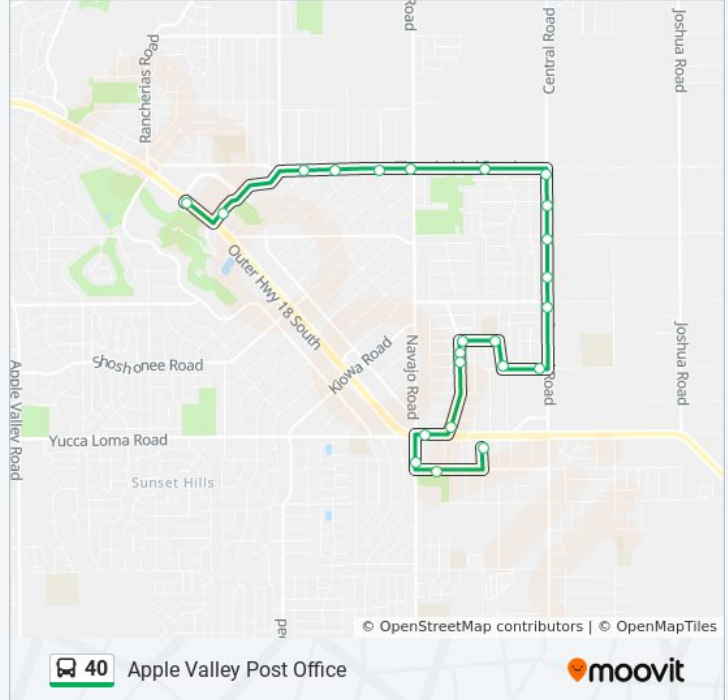

Use the Moovit App to find the closest 40 bus station near you and find out when is the next 40 bus arriving.

Direction: Apple Valley Post Office

23 stops

[VIEW LINE SCHEDULE](#)

- Hwy 18 Eb & Bass Hill Rd
- Dale Evans Pkwy Nb & Hwy 18
- Thunderbird Ave Eb & Apache Rd
- Thunderbird Rd Eb & Comanche Rd
- Thunderbird Rd Eb & Erie Rd
- Thunderbird Rd Eb & Navajo Rd
- Thunderbird Rd Eb & Nanticoke Rd
- Central Rd Sb & Thunderbird Rd
- Central Rd Sb & Cholena Rd
- Central Rd Sb & Standing Rock Ave
- Central Rd Sb & Klickitat Ave
- Central Rd Sb & Ramona Rd
- Esaws Ave Wb & Friesan Ave
- Pioneer Rd Nb & Esaws Ave
- Goshute Ave Wb & Pioneer Rd
- Goshute Ave Wb & Pawnee Rd
- Pawnee Rd Sb & Fox Ave
- Pawnee Rd Sb & Fox Ave FS
- Pawnee Rd Sb & FS Arapahoe Ave
- Outer Hwy 18 North Wb & Navajo Rd
- Navajo Rd Sb & Powhatan Rd
- Powhatan Rd Eb & Navajo Rd

40 bus Info

Direction: Apple Valley Post Office

Stops: 23

Trip Duration: 15 min

Line Summary:

Apple Valley Post Office

Direction: Walmart

24 stops

[VIEW LINE SCHEDULE](#)

Apple Valley Post Office

Pawnee Rd Nb & Outer Hwy 18 North

Pawnee Rd Nb & Cherokee Ave

Goshute Ave Eb & Pawnee Rd

Goshute Ave Eb & Pioneer Rd

Pioneer Rd Sb & Esaws Ave

Esaws Ave Eb & Central Rd

40 bus Info

Direction: Walmart

Stops: 24

Trip Duration: 19 min

Line Summary:

Serrano Rd Nb & Rimrock Rd

Serrano Rd Nb & Wanaque Rd

Carlisle Rd Wb & Chehalis Rd