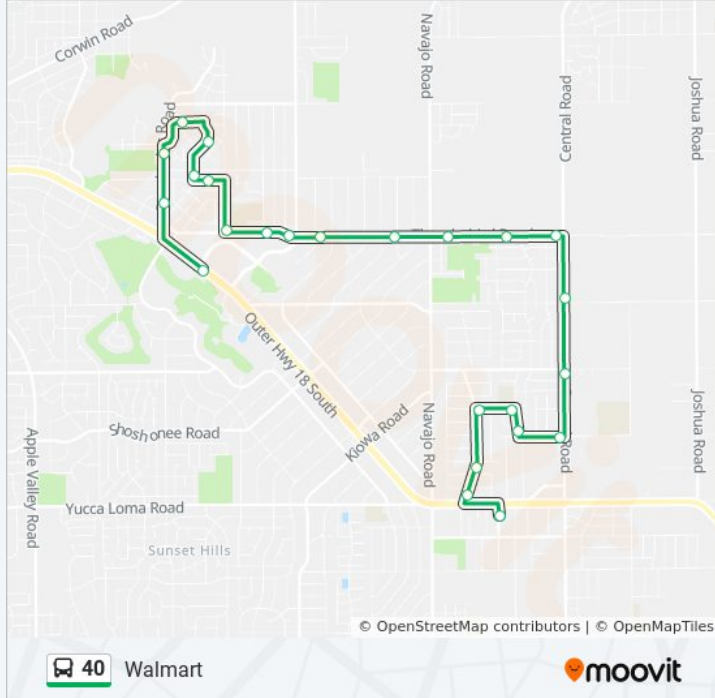

Use the Moovit App to find the closest 40 bus station near you and find out when is the next 40 bus arriving.

Direction: Apple Valley Post Office

23 stops

[VIEW LINE SCHEDULE](#)

- Hwy 18 Eb & Bass Hill Rd
- Dale Evans Pkwy Nb & Hwy 18
- Thunderbird Ave Eb & Apache Rd
- Thunderbird Rd Eb & Comanche Rd
- Thunderbird Rd Eb & Erie Rd
- Thunderbird Rd Eb & Navajo Rd
- Thunderbird Rd Eb & Nanticoke Rd
- Central Rd Sb & Thunderbird Rd
- Central Rd Sb & Cholena Rd
- Central Rd Sb & Standing Rock Ave
- Central Rd Sb & Klickitat Ave
- Central Rd Sb & Ramona Rd
- Esaws Ave Wb & Friesan Ave
- Pioneer Rd Nb & Esaws Ave
- Goshute Ave Wb & Pioneer Rd
- Goshute Ave Wb & Pawnee Rd
- Pawnee Rd Sb & Fox Ave
- Pawnee Rd Sb & Fox Ave FS
- Pawnee Rd Sb & FS Arapahoe Ave
- Outer Hwy 18 North Wb & Navajo Rd
- Navajo Rd Sb & Powhatan Rd
- Powhatan Rd Eb & Navajo Rd

Thunderbird Rd Wb & Dale Evans Pkwy

Thunderbird Rd Wb & Wichita Rd

Wanaque Ave Nb & Thunderbird Rd

Rimrock Rd Wb & Wanaque Ave

40 bus Time Schedule

Walmart Route Timetable:

Sunday	7:55 AM - 4:55 PM
Monday	6:05 AM - 8:05 PM
Tuesday	6:05 AM - 8:05 PM
Wednesday	Not Operational
Thursday	6:05 AM - 8:05 PM
Friday	6:05 AM - 8:05 PM
Saturday	7:00 AM - 7:50 PM

40 bus Info

Direction: Walmart

Stops: 24

Trip Duration: 19 min

Line Summary:

Serrano Rd Nb & Rimrock Rd

Serrano Rd Nb & Wanaque Rd

Carlisle Rd Wb & Chehalis Rd

Rancherias Rd Sb & Carlisle Rd

Rancherias Rd Sb & Symeron Rd

Hwy 18 Eb & Bass Hill Rd

40 bus time schedules and route maps are available in an offline PDF at moovitapp.com. Use the [Moovit App](#) to see live bus times, train schedule or subway schedule, and step-by-step directions for all public transit in Victorville Barstow.