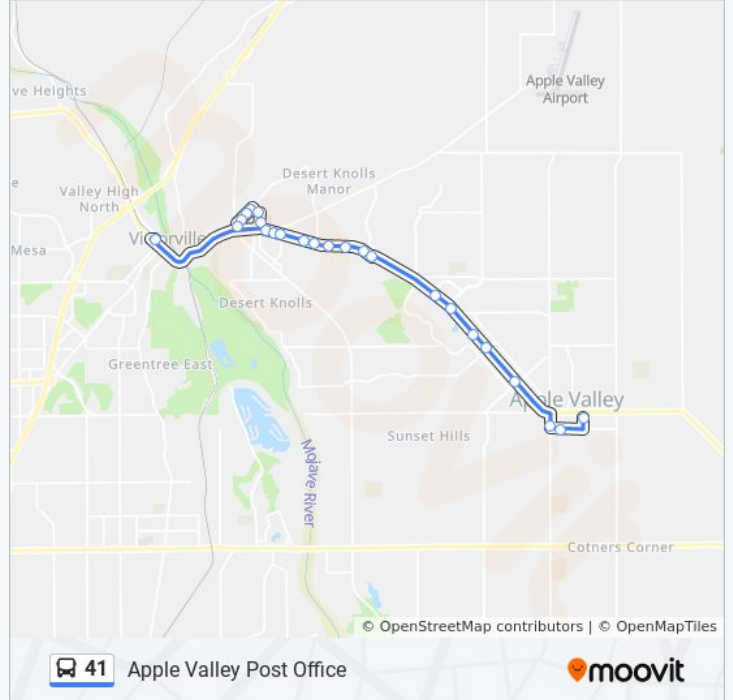

### Direction: Apple Valley Post Office

24 stops

[VIEW LINE SCHEDULE](#)

- Vvtc - Dock 7
- Kasota Rd Nb & Hwy 18
- Kokanee Rd Wb & Kasota Rd
- Kamana Rd Wb & Kokanee Rd
- Kamana Rd Wb & Tuscola Rd
- Kamana Rd Wb & Quantico Rd
- Apple Valley Rd Sb & Hwy 18
- Outer Hwy 18 South Eb & Kasota Rd
- Outer Hwy 18 South Eb & Corwin Rd
- Outer Hwy 18 South Eb & Mondamon Rd
- Outer Hwy 18 South Eb & Pohez Rd
- Outer Hwy 18 South Eb & Tao Rd
- Outer Hwy 18 South Eb & Yanan Rd
- Outer Hwy 18 South Eb & Atnah Rd
- Outer Hwy 18 South Eb & Mandan Rd
- Outer Hwy 18 South Eb & Piute Rd
- Hwy 18 Eb & Bass Hill Rd
- Outer Hwy 18 South Eb & Dale Evans Pkwy
- Outer Hwy 18 South Eb & Erie Rd
- Outer Hwy 18 South Eb & Flathead Rd
- Outer Hwy 18 South Eb & Kiowa Rd
- Navajo Rd Sb & Powhatan Rd

### 41 bus Info

**Direction:** Apple Valley Post Office

**Stops:** 24

**Trip Duration:** 28 min

**Line Summary:**

Powhatan Rd Eb & Navajo Rd

Apple Valley Post Office

### Direction: Victor Valley Transp Center

21 stops

[VIEW LINE SCHEDULE](#)

Apple Valley Post Office

Outer Hwy 18 North Wb & Navajo Rd

Outer Hwy 18 North Wb & Kiowa Rd

Outer Hwy 18 North Wb & Erie Rd

Outer Hwy 18 North Wb & Standing Rock

### 41 bus Info

**Direction:** Victor Valley Transp Center

**Stops:** 21

**Trip Duration:** 24 min

**Line Summary:**

Kamana Rd Wb & Quantico Rd

Apple Valley Rd Sb & Hwy 18

Vvtc - Dock 7