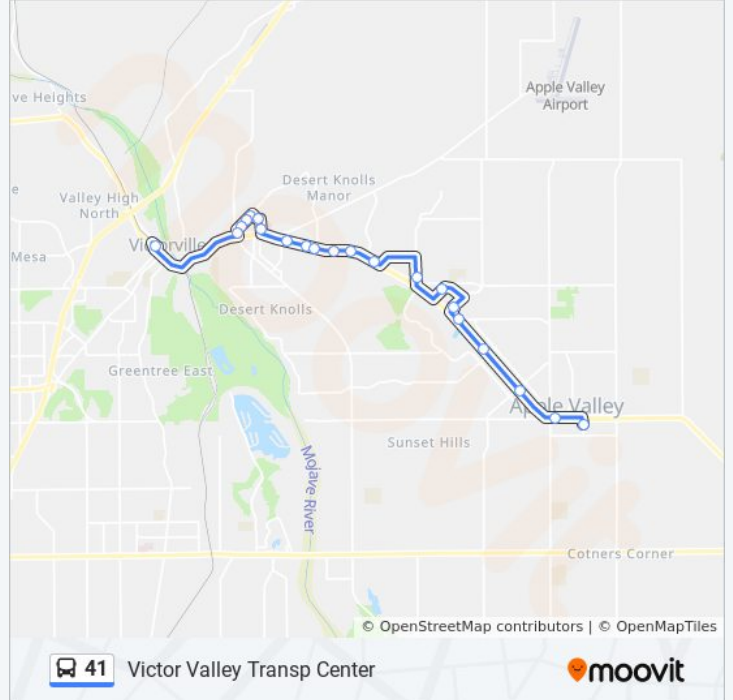

### Direction: Apple Valley Post Office

24 stops

[VIEW LINE SCHEDULE](#)

- Vvtc - Dock 7
- Kasota Rd Nb & Hwy 18
- Kokanee Rd Wb & Kasota Rd
- Kamana Rd Wb & Kokanee Rd
- Kamana Rd Wb & Tuscola Rd
- Kamana Rd Wb & Quantico Rd
- Apple Valley Rd Sb & Hwy 18
- Outer Hwy 18 South Eb & Kasota Rd
- Outer Hwy 18 South Eb & Corwin Rd
- Outer Hwy 18 South Eb & Mondamon Rd
- Outer Hwy 18 South Eb & Pohez Rd
- Outer Hwy 18 South Eb & Tao Rd
- Outer Hwy 18 South Eb & Yanan Rd
- Outer Hwy 18 South Eb & Atnah Rd
- Outer Hwy 18 South Eb & Mandan Rd
- Outer Hwy 18 South Eb & Piute Rd
- Hwy 18 Eb & Bass Hill Rd
- Outer Hwy 18 South Eb & Dale Evans Pkwy
- Outer Hwy 18 South Eb & Erie Rd
- Outer Hwy 18 South Eb & Flathead Rd
- Outer Hwy 18 South Eb & Kiowa Rd
- Navajo Rd Sb & Powhatan Rd

### Direction: Victor Valley Transp Center

21 stops

[VIEW LINE SCHEDULE](#)

Apple Valley Post Office

Outer Hwy 18 North Wb & Navajo Rd

Outer Hwy 18 North Wb & Kiowa Rd

Outer Hwy 18 North Wb & Erie Rd

Outer Hwy 18 North Wb & Standing Rock

Dale Evans Pkwy Nb & Hwy 18

Bass Hill Rd & Westlund Way

Rancherias Rd Eb & Thunderbird Rd

Outer Hwy 18 North Wb & Rimrock Rd

Outer Hwy 18 North Wb & St Timothy Rd

Outer Hwy 18 North Wb & Acoma Rd

Outer Hwy 18 North Wb & Tao Rd

### 41 bus Info

**Direction:** Victor Valley Transp Center

**Stops:** 21

**Trip Duration:** 24 min

**Line Summary:**

Kamana Rd Wb & Quantico Rd

Apple Valley Rd Sb & Hwy 18

Vvtc - Dock 7