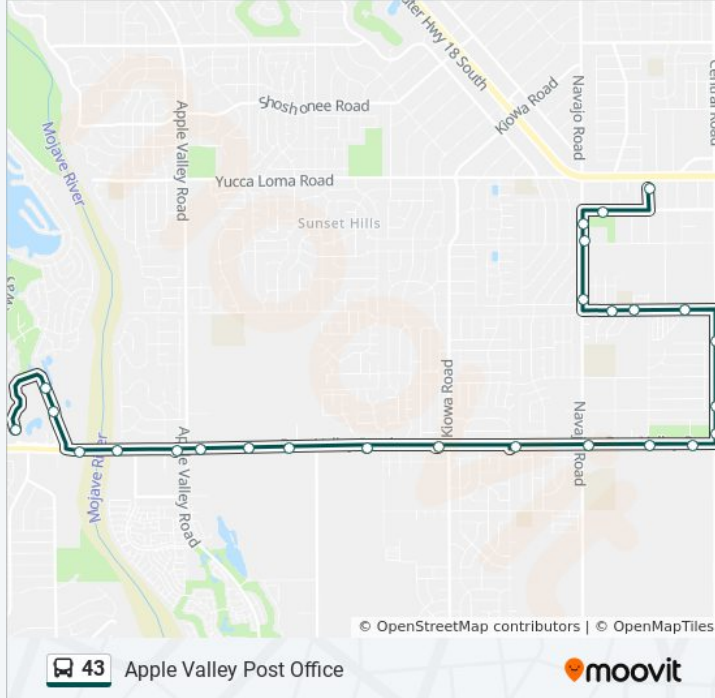

Direction: Apple Valley Post Office

26 stops

[VIEW LINE SCHEDULE](#)

- Victor Valley College - Dock 5
- Fish Hatchery
- Farmers Market
- Bear Valley Rd Eb & Fish Hatchery
- Bear Valley Rd Eb & Jess Ranch Pkwy
- Bear Valley Rd Eb & Apple Valley Rd Ns
- Bear Valley Rd Eb & Apple Valley Rd FS
- Bear Valley Rd Eb & Locust Ln
- Bear Valley Rd Eb & Cottontail Ln
- Bear Valley Rd Eb & De Varian Ln
- Bear Valley Rd Eb & Kiowa Rd
- Bear Valley Rd Eb & Mohawk Rd
- Bear Valley Rd Eb & Navajo Rd
- Bear Valley Rd Eb & Quinnault Rd
- Bear Valley Rd Eb & Central Rd Ns
- Central Rd Nb & Bear Valley Rd
- Central Rd Nb & Sioux Rd
- Central Rd Nb & Little Beaver Rd
- Nisqually Rd & Central Rd
- Nisqually Rd & Quinnault Rd
- Nisqually Rd & Pawnee Rd
- Navajo Rd & Nisqually Rd

43 bus Info

Direction: Apple Valley Post Office

Stops: 26

Trip Duration: 22 min

Line Summary:

Navajo Rd Nb & Ottawa Rd

Navajo Rd & Powhatan Rd (Comm Ctr)

Powhatan Rd Eb & Navajo Rd

Apple Valley Post Office

Direction: Victor Valley College

20 stops

[VIEW LINE SCHEDULE](#)

Apple Valley Post Office

Central Rd Sb & Shawnee Rd

Central Rd Sb & Powhatan Rd

Central Rd Sb & Ottawa Rd

Central Rd Sb & Nisqually Rd

Central Rd Sb & Little Beaver Rd

Central Rd & Pahute Rd

Central Rd Sb & Sioux Rd

Central Rd Sb & Bear Valley Rd

Bear Valley Rd Wb & Quinnault Rd

Bear Valley Rd Wb & Navajo Rd

Bear Valley Rd Wb & Mohawk Rd