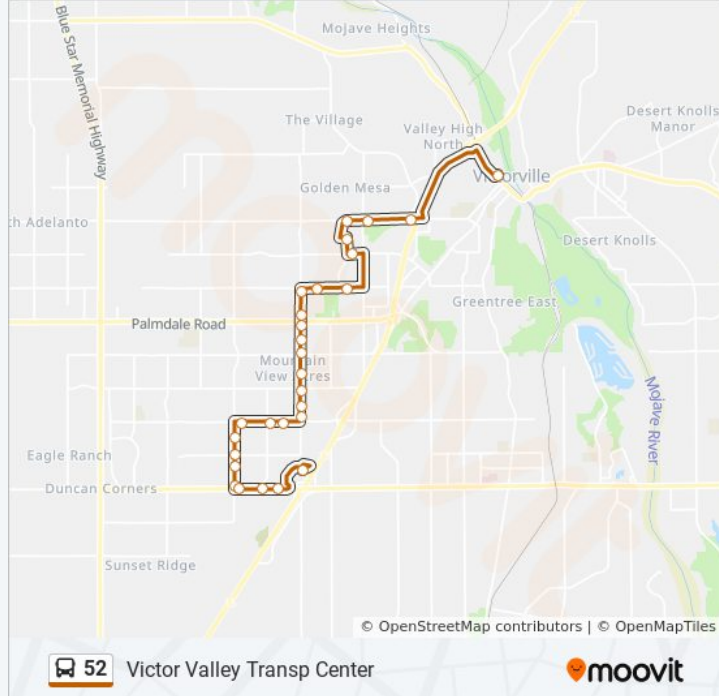

28 stops

[VIEW LINE SCHEDULE](#)

Victor Valley Mall

Bear Valley Rd Wb & Mall Blvd

Bear Valley Rd Wb & Pacoima Rd

Bear Valley Rd Wb & Amethyst Rd

Amethyst Rd Nb & Bear Valley Rd

Amethyst Rd Nb & Eastgate Way

El Evado Rd Nb & Maricopa Rd

El Evado Rd Nb & Dos Palmas Rd

El Evado Rd Nb & Bonanza Rd

El Evado Rd Nb & Palmdale Rd Ns

52 bus Time Schedule

Victor Valley Transp Center Route Timetable:

Sunday	7:40 AM - 5:34 PM
Monday	6:30 AM - 8:00 PM
Tuesday	6:30 AM - 8:00 PM
Wednesday	6:30 AM - 8:00 PM
Thursday	6:30 AM - 8:00 PM
Friday	6:30 AM - 8:00 PM
Saturday	7:36 AM - 6:51 PM

52 bus Info

Direction: Victor Valley Transp Center

Stops: 28

Trip Duration: 31 min

Line Summary:

El Evado Rd Nb & Palmdale Rd FS

El Evado Rd Nb & Seneca Dr Ns

Seneca Rd Eb & Del Gado Rd FS

Seneca Rd Eb & Borego Rd Ns

Hook Blvd Wb & Arlette Dr

Arlette Dr Nb & Joshua St

Mojave Dr Eb & Jeraldo Dr FS

Mojave Dr Eb & Amargosa Rd FS

Mojave Dr Eb & Village Dr FS

Vvtc - Dock 1

52 bus time schedules and route maps are available in an offline PDF at moovitapp.com. Use the [Moovit App](#) to see live bus times, train schedule or subway schedule, and step-by-step directions for all public transit in Victorville Barstow.