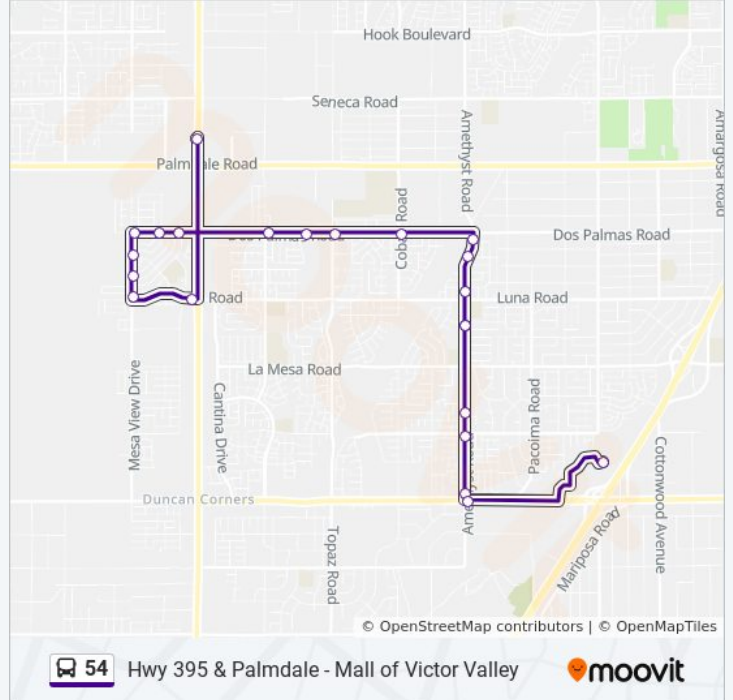

- Hwy 395 Sb & Crossroads Way
- Luna Rd Wb & Bella Pine St
- Mesa View Dr Nb & Luna Rd
- Mesa View Dr Nb & Dellwood St
- Mesa View Dr Nb & Vista Verde St
- Dos Palmas Rd Eb & Mesa View Dr
- Dos Palmas Rd Eb & Ashmont St
- Dos Palmas Rd Eb & Fern Pine St
- Dos Palmas Rd Eb & Mesa Linda Ave
- Dos Palmas Rd Eb & Mayflower St
- Dos Palmas Rd Eb & Topaz Rd
- Dos Palmas Rd Eb & Cobalt Rd
- Amethyst Rd Sb & Dos Palmas Rd
- Amethyst Rd Sb & Clear Valley Rd
- Amethyst Rd Sb & Fox Fire Rd
- Amethyst Rd Sb & Dry Creek Rd
- Amethyst Rd Sb & La Mesa Rd
- Amethyst Rd Sb & Creosote St

**54 bus Time Schedule**

Victor Valley Mall Route Timetable:

Sunday	8:33 AM - 4:21 PM
Monday	6:40 AM - 8:40 PM
Tuesday	6:40 AM - 8:40 PM
Wednesday	6:40 AM - 8:40 PM
Thursday	6:40 AM - 8:40 PM
Friday	6:40 AM - 8:40 PM
Saturday	7:43 AM - 7:12 PM

**54 bus Info**

**Direction:** Victor Valley Mall

**Stops:** 22

**Trip Duration:** 21 min

**Line Summary:**

Amethyst Rd Sb & Northstar Ave

Amethyst Rd Sb & Bear Valley Rd

Bear Valley Rd Eb & Amethyst Rd

Victor Valley Mall

54 bus time schedules and route maps are available in an offline PDF at [moovitapp.com](https://moovitapp.com). Use the [Moovit App](#) to see live bus times, train schedule or subway schedule, and step-by-step directions for all public transit in Victorville Barstow.