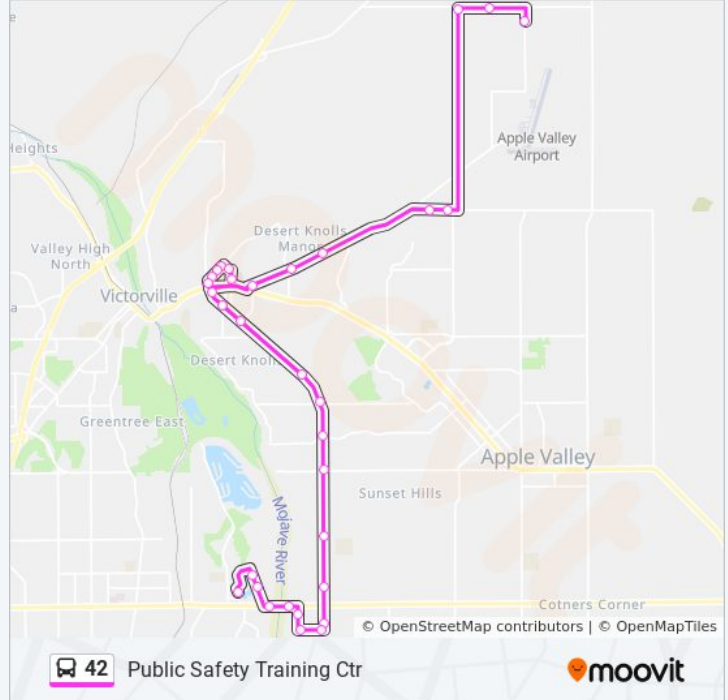

42 bus Info

Direction: Public Safety Training Ctr

Stops: 32

Trip Duration: 40 min

Line Summary:

Kamana Rd Wb & Tuscola Rd
 Kamana Rd Wb & Quantico Rd
 Apple Valley Rd Sb & Hwy 18
 Corwin Rd Eb & Palmero Rd
 Corwin Rd Eb & Tao Rd
 Corwin Rd Eb & Chippewa Rd
 Waalew Rd Eb & Rancho Del Lago Dr
 Waalew Rd Eb & Ns Dale Evans Pkwy
 Dale Evans Pkwy Nb & Johnson Rd
 Johnson Rd Eb & Dachsund Ave
 Navajo Rd Sb & Johnson Rd

Direction: Victor Valley College

29 stops

[VIEW LINE SCHEDULE](#)

Navajo Rd Sb & Johnson Rd
 Dale Evans Pkwy Nb & Stoddard Wells Rd FS
 Dale Evans Pkwy Nb - Jcpl
 Dale Evans Pkwy Nb & Johnson Rd
 Waalew Rd Eb & Rancho Del Lago Dr
 Waalew Rd Eb & Ns Dale Evans Pkwy
 Corwin Rd Wb & FS Choco Rd
 Corwin Rd Wb & Ns Tao Rd
 Corwin Rd Wb & Palmero Rd
 Kasota Rd Nb & Hwy 18
 Kokanee Rd Wb & Kasota Rd
 Kamana Rd Wb & Kokanee Rd
 Kamana Rd Wb & Tuscola Rd
 Kamana Rd Wb & Quantico Rd
 Apple Valley Rd Sb & Hwy 18
 Apple Valley Rd Sb & Potomac Rd
 Apple Valley Rd Sb & Tuscola Rd
 Apple Valley Rd Sb & Mondamon Rd

42 bus Info

Direction: Victor Valley College

Stops: 29

Trip Duration: 45 min

Line Summary:

Apple Valley Rd Sb & Mandan Rd

Apple Valley Rd Sb & Seneca Rd

Apple Valley Rd Sb & Shoshonee Rd

42 bus Info

Direction: Waalew-Dale Evans

Stops: 28

Trip Duration: 32 min

Line Summary:

Kasota Rd Nb & Hwy 18

Kokanee Rd Wb & Kasota Rd

Kamana Rd Wb & Kokanee Rd