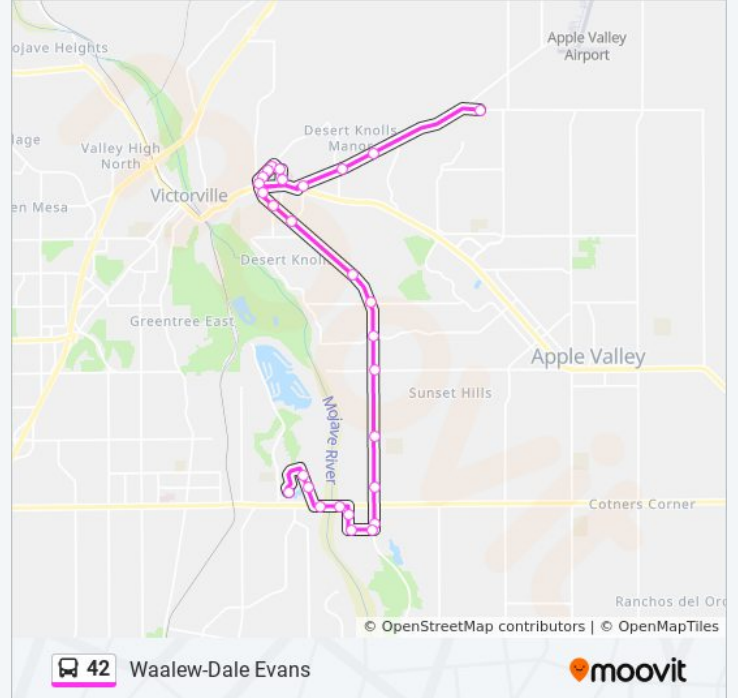

42 bus Info

Direction: Public Safety Training Ctr

Stops: 32

Trip Duration: 40 min

Line Summary:

Kamana Rd Wb & Tuscola Rd
 Kamana Rd Wb & Quantico Rd
 Apple Valley Rd Sb & Hwy 18
 Corwin Rd Eb & Palmero Rd
 Corwin Rd Eb & Tao Rd
 Corwin Rd Eb & Chippewa Rd
 Waalew Rd Eb & Rancho Del Lago Dr
 Waalew Rd Eb & Ns Dale Evans Pkwy
 Dale Evans Pkwy Nb & Johnson Rd
 Johnson Rd Eb & Dachsund Ave
 Navajo Rd Sb & Johnson Rd

Direction: Victor Valley College

29 stops

[VIEW LINE SCHEDULE](#)

Navajo Rd Sb & Johnson Rd
 Dale Evans Pkwy Nb & Stoddard Wells Rd FS
 Dale Evans Pkwy Nb - Jcpl
 Dale Evans Pkwy Nb & Johnson Rd
 Waalew Rd Eb & Rancho Del Lago Dr
 Waalew Rd Eb & Ns Dale Evans Pkwy
 Corwin Rd Wb & FS Choco Rd
 Corwin Rd Wb & Ns Tao Rd
 Corwin Rd Wb & Palmero Rd
 Kasota Rd Nb & Hwy 18
 Kokanee Rd Wb & Kasota Rd
 Kamana Rd Wb & Kokanee Rd
 Kamana Rd Wb & Tuscola Rd
 Kamana Rd Wb & Quantico Rd
 Apple Valley Rd Sb & Hwy 18
 Apple Valley Rd Sb & Potomac Rd
 Apple Valley Rd Sb & Tuscola Rd
 Apple Valley Rd Sb & Mondamon Rd

42 bus Info

Direction: Waalew-Dale Evans

Stops: 28

Trip Duration: 32 min

Line Summary:

Kasota Rd Nb & Hwy 18

Kokanee Rd Wb & Kasota Rd

Kamana Rd Wb & Kokanee Rd

Kamana Rd Wb & Tuscola Rd

Kamana Rd Wb & Quantico Rd

Apple Valley Rd Sb & Hwy 18

Corwin Rd Eb & Palmero Rd

Corwin Rd Eb & Tao Rd

Corwin Rd Eb & Chippewa Rd

Waalew Rd Eb & Rancho Del Lago Dr

42 bus time schedules and route maps are available in an offline PDF at moovitapp.com. Use the [Moovit App](#) to see live bus times, train schedule or subway schedule, and step-by-step directions for all public transit in Victorville Barstow.