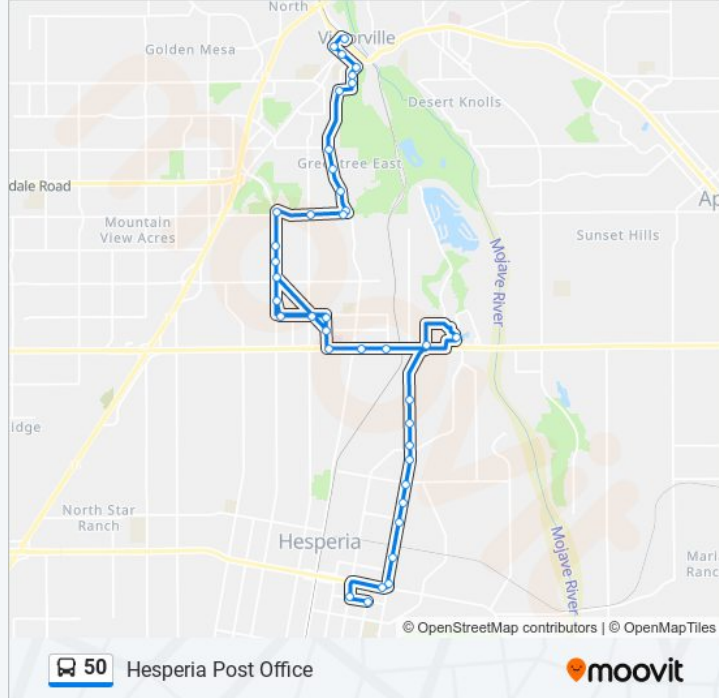

50 bus Info

Direction: Hesperia Post Office

Stops: 39

Trip Duration: 50 min

Line Summary:

Bear Valley Rd Eb & 2nd Ave

Bear Valley Rd Eb & Hesperia Rd

Bear Valley Rd Eb & Industrial Blvd

I Ave Sb & Mojave St

I Ave Sb & Live Oak St

I Ave Sb & Main St

Main St Wb & I Ave

E Ave Sb & Olive St

Olive St Eb & G Ave

Direction: Victor Valley Transp Center

39 stops

I Ave Nb & Hercules St

I Ave Nb & Mojave St

I Ave Nb & Mauna Loa St

I Ave Nb & Lemon St

I Ave Nb & Valencia St

50 bus Time Schedule

Victor Valley Transp Center Route Timetable:

Sunday	8:07 AM - 5:07 PM
Monday	6:15 AM - 8:28 PM
Tuesday	6:15 AM - 8:28 PM
Wednesday	6:15 AM - 8:28 PM
Thursday	6:15 AM - 8:28 PM
Friday	6:15 AM - 8:28 PM
Saturday	7:07 AM - 7:22 PM

50 bus Info

Direction: Victor Valley Transp Center

Stops: 39

Trip Duration: 46 min

Line Summary:

I Ave Nb & E Ave

I Ave Nb & Eucalyptus St

I Ave Nb & Catalpa St