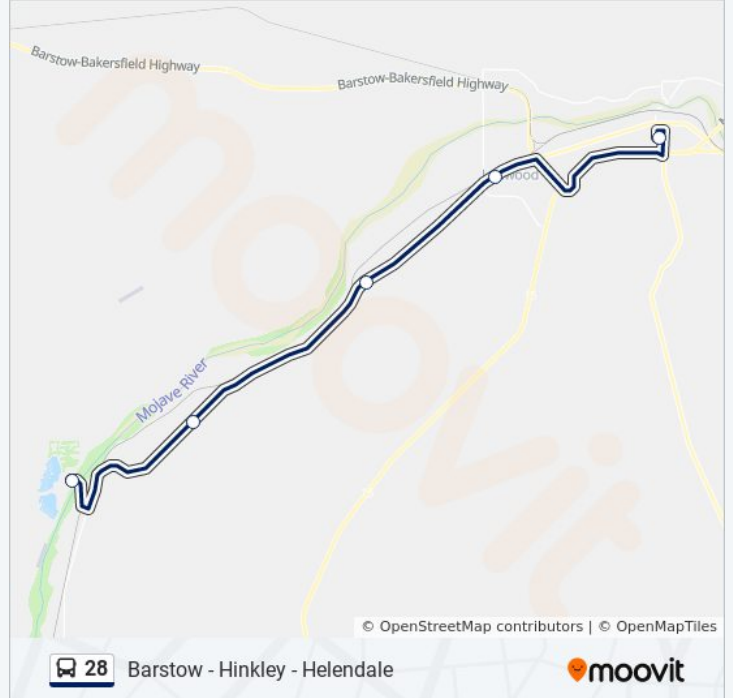

### Direction: Barstow City Hall

5 stops

[VIEW LINE SCHEDULE](#)

Vista Rd Eb & Helendale Rd

National Trails Hwy Nb & Indian Trail

National Trails Hwy Nb & Hinkley Rd

W Main St Eb & Woods Ave

E Mountain View St Wb & 2nd Ave

### 28 bus Time Schedule

Barstow City Hall Route Timetable:

Sunday	10:00 AM - 3:55 PM
Monday	8:00 AM - 7:48 PM
Tuesday	8:00 AM - 7:48 PM
Wednesday	8:00 AM - 7:48 PM
Thursday	8:00 AM - 7:48 PM
Friday	8:00 AM - 7:48 PM
Saturday	9:55 AM - 3:55 PM

### 28 bus Info

**Direction:** Barstow City Hall

**Stops:** 5

**Trip Duration:** 43 min

**Line Summary:**

**Direction: Helendale**

8 stops

[VIEW LINE SCHEDULE](#)

E Mountain View St Wb & 2nd Ave

Old Hwy 58 Wb & Community Blvd

Pera Rd Eb & Hinkley Rd

Outer Hwy 58 Eb & Hidden River

Hinkley Rd Sb & Riverview Rd

National Trails Hwy Sb & Hinkley Rd

National Trails Hwy Sb & Indian Trail