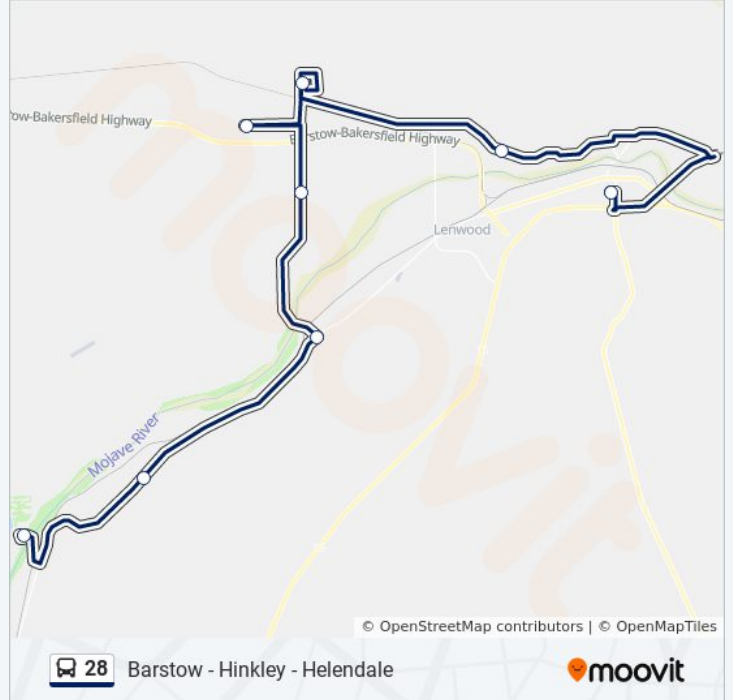

### 28 bus Info

**Direction:** Barstow City Hall

**Stops:** 5

**Trip Duration:** 43 min

**Line Summary:**

**Direction: Helendale**

8 stops

[VIEW LINE SCHEDULE](#)

E Mountain View St Wb & 2nd Ave

Old Hwy 58 Wb & Community Blvd

Pera Rd Eb & Hinkley Rd

Outer Hwy 58 Eb & Hidden River

Hinkley Rd Sb & Riverview Rd

National Trails Hwy Sb & Hinkley Rd

National Trails Hwy Sb & Indian Trail

Vista Rd Eb & Helendale Rd

**28 bus Time Schedule**

Helendale Route Timetable:

Sunday	8:00 AM - 2:00 PM
Monday	6:00 AM - 6:00 PM
Tuesday	6:00 AM - 6:00 PM
Wednesday	6:00 AM - 6:00 PM
Thursday	6:00 AM - 6:00 PM
Friday	6:00 AM - 6:00 PM
Saturday	8:00 AM - 2:00 PM

**28 bus Info**

**Direction:** Helendale

**Stops:** 8

**Trip Duration:** 77 min

**Line Summary:**

28 bus time schedules and route maps are available in an offline PDF at [moovitapp.com](https://moovitapp.com). Use the [Moovit App](#) to see live bus times, train schedule or subway schedule, and step-by-step directions for all public transit in Victorville Barstow.