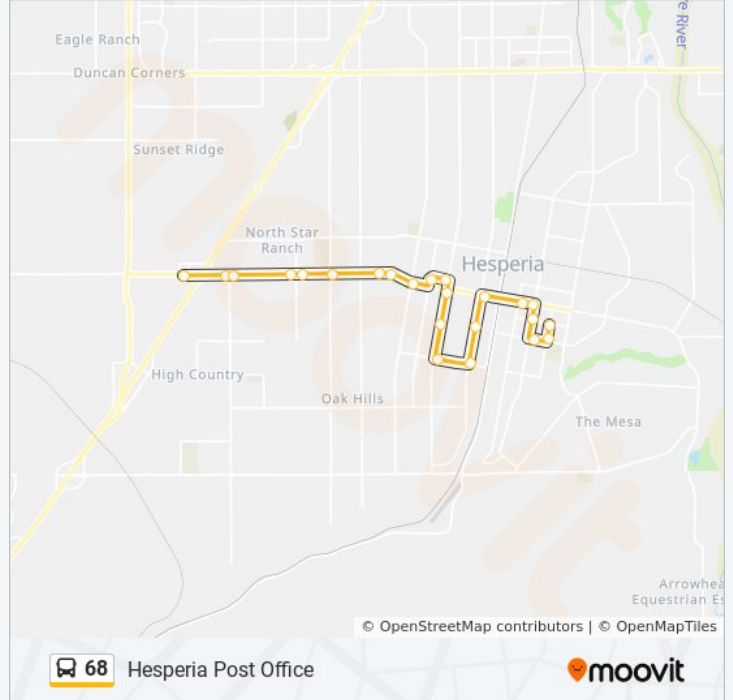

Direction: Hesperia Post Office

23 stops

[VIEW LINE SCHEDULE](#)

- Main St Eb & Cataba Rd
- Main St Eb & Escondido Ave Ns
- Main St Eb & Escondido Ave FS
- Main St Eb & Ns Topaz Ave
- Main St Eb & FS Topaz Ave
- Main St Eb & Maple Ave
- Main St Eb & Locust Ave
- Main St Eb & Balsam Ave
- Main St Eb & 11th Ave
- 9th Ave Nb & Juniper St
- Juniper St Eb & 7th Ave
- 7th Ave Sb & Main St
- 7th Ave Sb & Sultana St
- Lime St Eb & 7th Ave
- 3rd Ave Nb & Lime St
- 3rd Ave Nb & Sultana St
- Main St Eb & 3rd Ave
- Main St Eb & C Ave
- Main St Eb & E Ave
- E Ave Sb & Olive St
- Sultana St Eb & E Ave
- G Ave Nb & Sultana St

68 bus Info

Direction: Hesperia Post Office

Stops: 23

Trip Duration: 23 min

Line Summary:

G Ave Nb & Olive St

Direction: Super Target / Main-Cataba

46 stops

[VIEW LINE SCHEDULE](#)

G Ave Nb & Olive St

E Ave Nb & Olive St

E Ave Nb & Main St

Main St Wb & E Ave

3rd Ave Sb & Main St

3rd Ave Sb & Sultana St

3rd Ave Sb & Lime St

68 bus Info

Direction: Super Target / Main-Cataba

Stops: 46

Trip Duration: 61 min

Line Summary:

Cottonwood Ave Nb & Mojave St
 Cottonwood Ave Nb & Pendleton St
 Cottonwood Ave Nb & Eucalyptus St
 Cottonwood Ave Nb & Sycamore St
 Cottonwood Ave Nb & Bear Valley Rd
 Cottonwood Ave Nb & Pahute Ave
 Mariposa Rd Nb & Nisqualli Rd
 Amargosa Rd Sb & La Mesa Rd
 Amargosa Rd Sb & King Ranch Rd
 Amargosa Rd Sb & King Ranch Rd (Jack In the Box)
 Victor Valley Mall
 Mariposa Rd Sb & Nisqualli Rd
 Cottonwood Ave Sb & Pahute Ave
 Cottonwood Ave Sb & Bear Valley Rd
 Cottonwood Ave Sb & Sycamore St
 Cottonwood Ave Sb & Eucalyptus St
 Cottonwood Ave Sb & Pendleton St
 Cottonwood Ave Sb & Riverside St
 Cottonwood Ave Sb & Main St
 Main St Wb & Oakwood Ave
 Main St Wb & Maple Ave
 Main St Wb & Tamarisk Ave
 Main St Wb & Topaz Ave
 Main St Wb & Escondido Ave
 Main St Wb & Mountain Vista Ave FS
 Key Pointe Ave Nb & Main St
 Cataba Rd Sb & Main St
 Main St Eb & Cataba Rd