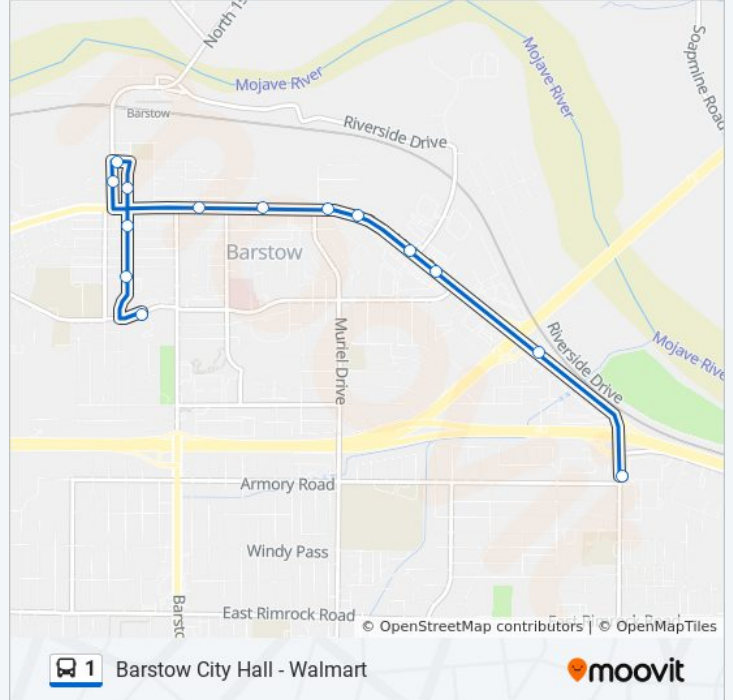

Barstow City Hall - Walmart

[View In Website Mode](#)

The 1 bus line (Barstow City Hall - Walmart) has 3 routes. For regular weekdays, their operation hours are:
 (1) Barstow City Hall: 6:35 AM - 7:35 PM(2) Walmart / Montara-Armory: 6:00 AM - 7:00 PM(3) Walmart / Montara-Armory Via State St: 8:00 AM - 5:00 PM

Use the Moovit App to find the closest 1 bus station near you and find out when is the next 1 bus arriving.

Direction: Barstow City Hall
 14 stops
[VIEW LINE SCHEDULE](#)

- Montara Rd Nb & Armory Rd
- Main St Wb & Cal Ave (Barstow Station)
- Main St Wb Vns Yucca Ave
- Main St Wb FS Yucca Ave
- Main St Wb Vns Muriel Dr
- Main St Wb & Muriel Dr
- Main St Wb & 7th Ave
- Main St Wb & 6th Ave
- N 1st Ave Nb & White St
- Hutchinson St Eb & N 1st Ave
- N 2nd Ave Sb & Cozy Ave
- S 2nd Ave Sb & Williams St
- S 2nd Ave Sb & E Buena Vista St
- E Mountain View St & Eb Belinda Ave

1 bus Info

Direction: Barstow City Hall
Stops: 14
Trip Duration: 14 min
Line Summary:

Direction: Walmart / Montara-Armory

15 stops

[VIEW LINE SCHEDULE](#)

- E Mountain View St & Eb Belinda Ave
- N 2nd Ave Nb & Cozy Ave
- Hutchinson St Wb & N 1st Ave
- N 1st Ave Sb & Cozy Ave
- E Main St Eb & S 7th Ave
- E Main St Eb & Muriel Dr
- E Main St Eb Vns Yucca Ave
- E Main St Eb & Yucca Ave
- E Main St Eb & Mountain View St
- E Main St Eb & Coolwater Ln
- E Main St Eb & Cal Ave
- E Main St Eb Vfs Cal Ave
- Montara Rd Sb & Armory Rd
- Armory Rd Eb & Higgins Rd
- Montara Rd Nb & Armory Rd

1 bus Info

Direction: Walmart / Montara-Armory

Stops: 15

Trip Duration: 23 min

Line Summary:

1 bus time schedules and route maps are available in an offline PDF at moovitapp.com. Use the [Moovit App](#) to see live bus times, train schedule or subway schedule, and step-by-step directions for all public transit in Victorville Barstow.