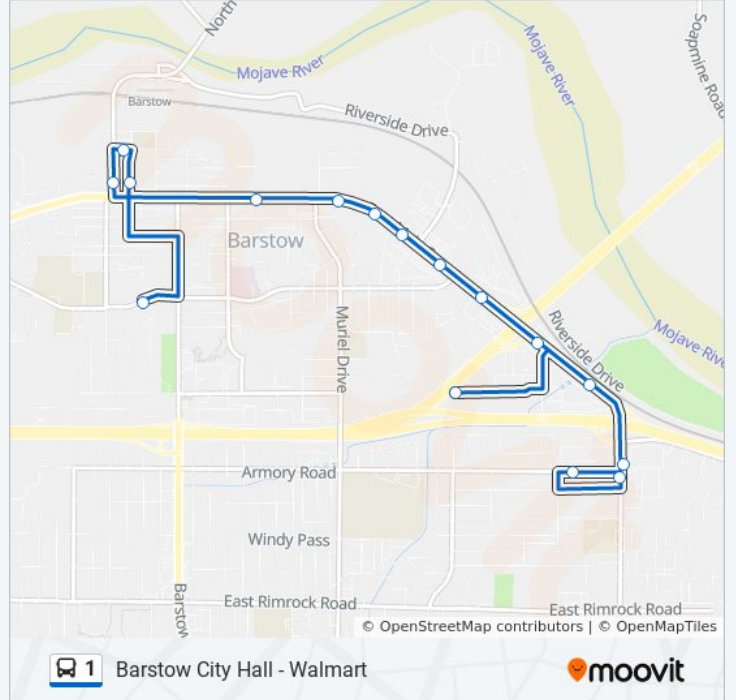

Use the Moovit App to find the closest 1 bus station near you and find out when is the next 1 bus arriving.

Direction: Barstow City Hall
 14 stops
[VIEW LINE SCHEDULE](#)

- Montara Rd Nb & Armory Rd
- Main St Wb & Cal Ave (Barstow Station)
- Main St Wb Vns Yucca Ave
- Main St Wb FS Yucca Ave
- Main St Wb Vns Muriel Dr
- Main St Wb & Muriel Dr
- Main St Wb & 7th Ave
- Main St Wb & 6th Ave
- N 1st Ave Nb & White St
- Hutchinson St Eb & N 1st Ave
- N 2nd Ave Sb & Cozy Ave
- S 2nd Ave Sb & Williams St
- S 2nd Ave Sb & E Buena Vista St
- E Mountain View St & Eb Belinda Ave

1 bus Info

Direction: Barstow City Hall
Stops: 14
Trip Duration: 14 min
Line Summary:

Direction: Walmart / Montara-Armory

15 stops

[VIEW LINE SCHEDULE](#)

- E Mountain View St & Eb Belinda Ave
- N 2nd Ave Nb & Cozy Ave
- Hutchinson St Wb & N 1st Ave
- N 1st Ave Sb & Cozy Ave
- E Main St Eb & S 7th Ave
- E Main St Eb & Muriel Dr
- E Main St Eb Vns Yucca Ave
- E Main St Eb & Yucca Ave
- E Main St Eb & Mountain View St
- E Main St Eb & Coolwater Ln
- E Main St Eb & Cal Ave
- E Main St Eb Vfs Cal Ave
- Montara Rd Sb & Armory Rd
- Armory Rd Eb & Higgins Rd
- Montara Rd Nb & Armory Rd

1 bus Time Schedule

Walmart / Montara-Armory Route Timetable:

Sunday	8:00 AM - 4:00 PM
Monday	6:00 AM - 7:00 PM
Tuesday	6:00 AM - 7:00 PM
Wednesday	6:00 AM - 7:00 PM
Thursday	6:00 AM - 7:00 PM
Friday	6:00 AM - 7:00 PM
Saturday	8:00 AM - 4:00 PM

1 bus Info

Direction: Walmart / Montara-Armory

Stops: 15

Trip Duration: 23 min

Line Summary:

1 bus time schedules and route maps are available in an offline PDF at moovitapp.com. Use the [Moovit App](#) to see live bus times, train schedule or subway schedule, and step-by-step directions for all public transit in Victorville Barstow.