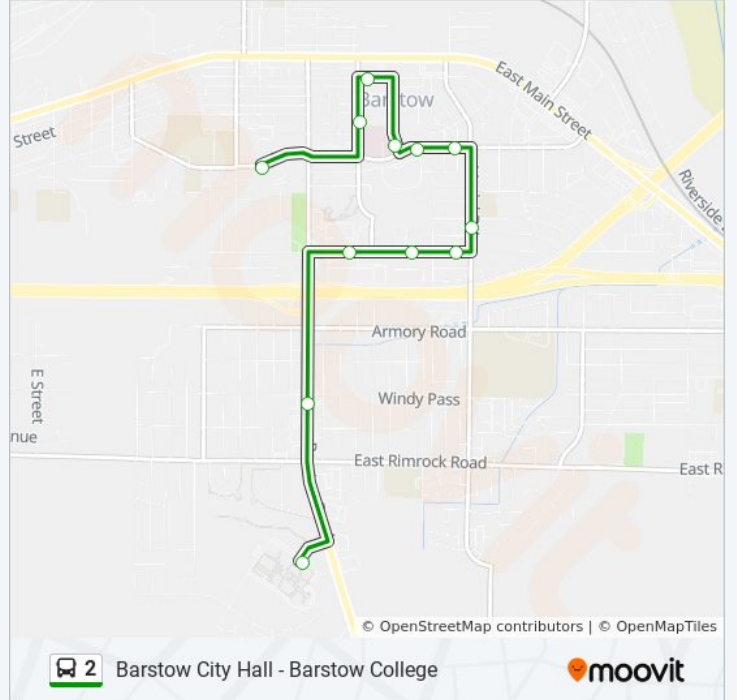

- Barstow College
- Veterans Pkwy Entrance
- Barstow Rd Nb & Pipeline Rd
- Barstow Rd Nb & Windy Pass
- Virginia Way Eb & Western Whip Ct
- Virginia Way Eb & Muriel Dr
- Muriel Dr Nb & Elizabeth St
- Muriel Dr Nb & E Mountain View St
- E Mountain View St Wb & Adele Dr
- E Mountain View St Wb & Lillian Dr
- Melissa Ave Nb & E Mountain View St
- S 7th Ave Sb & Williams St
- S 7th Ave Sb & E Buena Vista St
- S 2nd Ave Sb & E Buena Vista St
- E Mountain View St Wb & 2nd Ave

2 bus Info
Direction: Barstow City Hall
Stops: 15
Trip Duration: 22 min
Line Summary:

Direction: Barstow College

12 stops

[VIEW LINE SCHEDULE](#)

- E Mountain View St Wb & 2nd Ave
- S 7th Ave Nb & Powell Ct
- S 7th Ave Nb & Williams St
- Melissa Ave Sb & E Mountain View St
- E Mountain View St Eb & Lillian
- E Mountain View St Eb & Adele Dr
- Muriel Dr Sb & Elizabeth Dr
- 929 Virginia Way Wb & Muriel Dr
- Virginia Way Wb & Western Whip Ct
- Virginia Way Wb & Lookout Dr
- Barstow Rd Sb & Windy Pass
- Barstow College

2 bus Time Schedule

Barstow College Route Timetable:

Sunday	8:00 AM - 4:00 PM
Monday	6:00 AM - 7:00 PM
Tuesday	6:00 AM - 7:00 PM
Wednesday	6:00 AM - 7:00 PM
Thursday	6:00 AM - 7:00 PM
Friday	6:00 AM - 7:00 PM
Saturday	8:00 AM - 4:00 PM

2 bus Info

Direction: Barstow College

Stops: 12

Trip Duration: 14 min

Line Summary:

2 bus time schedules and route maps are available in an offline PDF at moovitapp.com. Use the [Moovit App](#) to see live bus times, train schedule or subway schedule, and step-by-step directions for all public transit in Victorville Barstow.