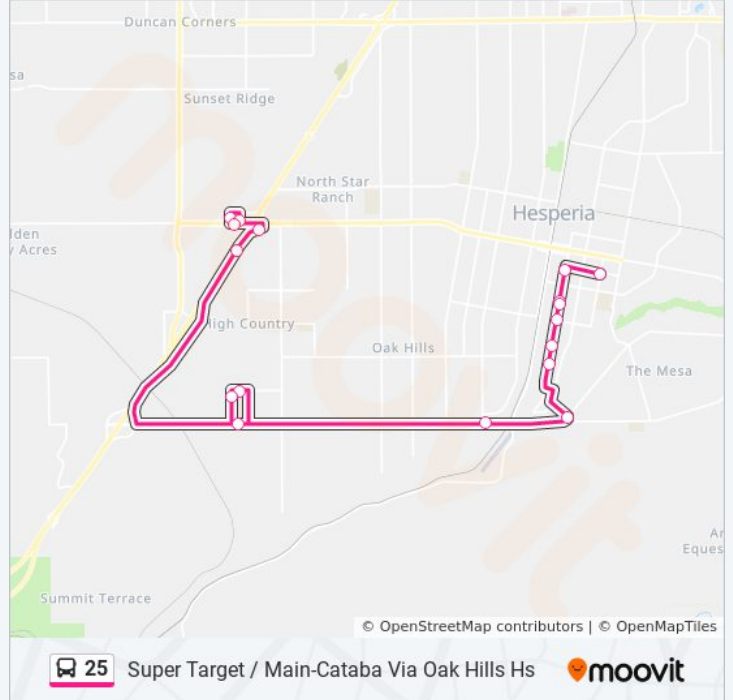

25 bus Info

Direction: Super Target / Main-Cataba

Stops: 12

Trip Duration: 21 min

Line Summary:

Direction: Super Target / Main-Catoba Via Oak Hills Hs

12 stops

[VIEW LINE SCHEDULE](#)

G Ave Nb & Olive St

C Ave Sb & Olive St

C Ave Sb & Muscatel St

C Ave Sb & Muscatel St FS

C Ave Sb & Lime St

C Ave Sb & Sage St

C Ave Sb & Bodart St

Danbury Ave Sb & E Ave FS

Ranchero Rd Wb & 7th St Ns

Key Pointe Ave Nb & Main St

Catoba Rd Sb & Main St

Main St Eb & Catoba Rd

25 bus Time Schedule

Super Target / Main-Catoba Via Oak Hills Hs Route
Timetable:

Sunday	Not Operational
Monday	8:01 AM
Tuesday	8:01 AM
Wednesday	8:01 AM
Thursday	Not Operational
Friday	8:01 AM
Saturday	Not Operational

25 bus Info

Direction: Super Target / Main-Catoba Via Oak Hills Hs

Stops: 12

Trip Duration: 27 min

Line Summary:

25 bus time schedules and route maps are available in an offline PDF at moovitapp.com. Use the [Moovit App](#) to see live bus times, train schedule or subway schedule, and step-by-step directions for all public transit in Victorville Barstow.