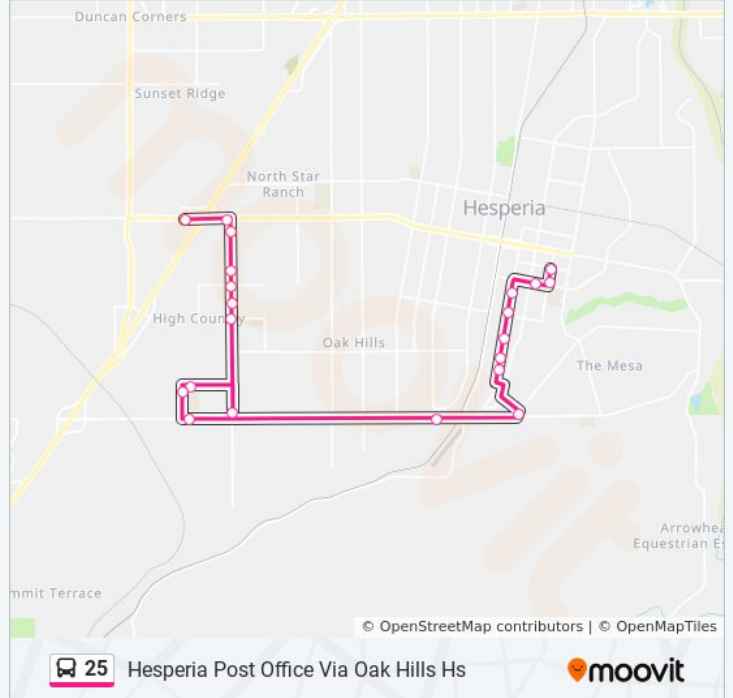

Main St Eb & Cataba Rd

Main St Eb & Escondido Ave Ns

Escondido Ave Sb & Kaiser Permanente Way FS

Escondido Ave Sb & Hollister St

Escondido Ave Sb & Muscatel St

Escondido Ave Sb & Palm St

Ranchero Rd Eb & 7th St FS

Danbury Ave Nb & Ranchero Rd FS

C Ave Nb & Mission St

C Ave Nb & Bodart St

C Ave Nb & Sage St

C Ave Nb & Lime St

C Ave Nb & Sultana St

Sultana St Eb & E Ave

G Ave Nb & Sultana St

25 bus Info

Direction: Hesperia Post Office Via Oak Hills Hs

Stops: 16

Trip Duration: 35 min

Line Summary:

Direction: Super Target / Main-Cataba

12 stops

[VIEW LINE SCHEDULE](#)

- G Ave Nb & Olive St
- C Ave Sb & Olive St
- C Ave Sb & Muscatel St
- C Ave Sb & Muscatel St FS
- C Ave Sb & Lime St
- C Ave Sb & Sage St
- C Ave Sb & Bodart St
- Danbury Ave Sb & E Ave FS
- Ranchero Rd Wb & 7th St Ns
- Key Pointe Ave Nb & Main St
- Cataba Rd Sb & Main St
- Main St Eb & Cataba Rd