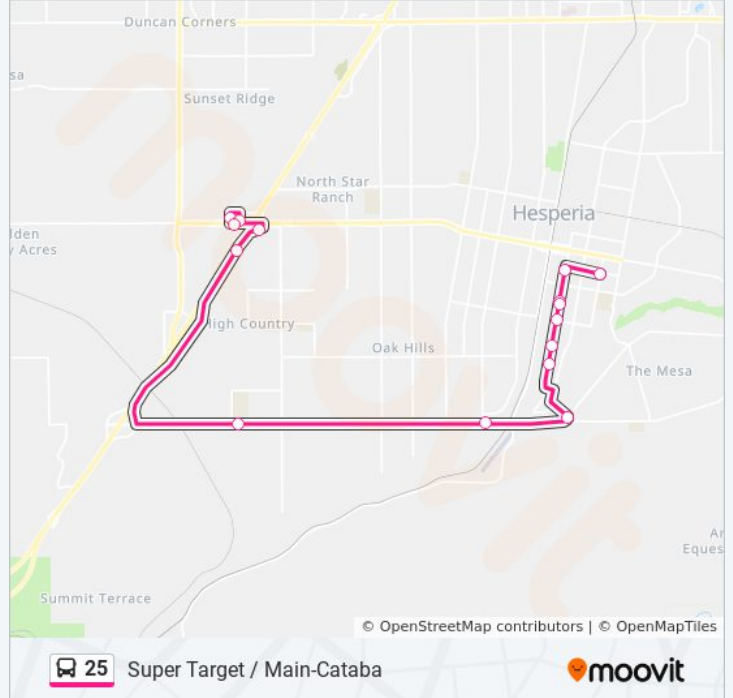

- G Ave Nb & Olive St
- C Ave Sb & Olive St
- C Ave Sb & Muscatel St
- C Ave Sb & Muscatel St FS
- C Ave Sb & Lime St
- C Ave Sb & Sage St
- C Ave Sb & Bodart St
- Danbury Ave Sb & E Ave FS
- Ranchero Rd Wb & 7th St Ns
- Key Pointe Ave Nb & Main St
- Cataba Rd Sb & Main St
- Main St Eb & Cataba Rd

25 bus Time Schedule

Super Target / Main-Cataba Route Timetable:

Sunday	8:59 AM - 4:59 PM
Monday	10:14 AM - 7:26 PM
Tuesday	10:14 AM - 7:26 PM
Wednesday	10:14 AM - 7:26 PM
Thursday	Not Operational
Friday	10:14 AM - 7:26 PM
Saturday	8:07 AM - 6:07 PM

25 bus Info

Direction: Super Target / Main-Cataba

Stops: 12

Trip Duration: 21 min

Line Summary:

Direction: Super Target / Main-Catoba Via Oak Hills Hs

12 stops

[VIEW LINE SCHEDULE](#)

G Ave Nb & Olive St

C Ave Sb & Olive St

C Ave Sb & Muscatel St

C Ave Sb & Muscatel St FS

C Ave Sb & Lime St

C Ave Sb & Sage St

C Ave Sb & Bodart St

Danbury Ave Sb & E Ave FS