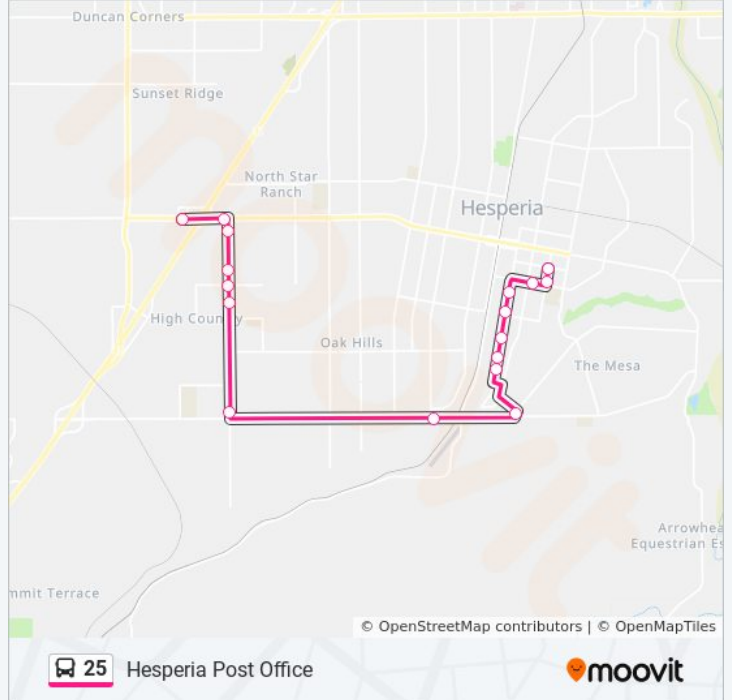

Direction: Hesperia Post Office

16 stops

[VIEW LINE SCHEDULE](#)

- Main St Eb & Cataba Rd
- Main St Eb & Escondido Ave Ns
- Escondido Ave Sb & Kaiser Permanente Way FS
- Escondido Ave Sb & Hollister St
- Escondido Ave Sb & Muscatel St
- Escondido Ave Sb & Palm St
- Ranchero Rd Eb & 7th St FS
- Danbury Ave Nb & Ranchero Rd FS
- C Ave Nb & Mission St
- C Ave Nb & Bodart St
- C Ave Nb & Sage St
- C Ave Nb & Lime St
- C Ave Nb & Sultana St
- Sultana St Eb & E Ave
- G Ave Nb & Sultana St
- G Ave Nb & Olive St

25 bus Info

Direction: Hesperia Post Office

Stops: 16

Trip Duration: 28 min

Line Summary:

Direction: Hesperia Post Office Via Oak Hills Hs

16 stops

[VIEW LINE SCHEDULE](#)

Main St Eb & Cataba Rd

Main St Eb & Escondido Ave Ns

Escondido Ave Sb & Kaiser Permanente Way FS

Escondido Ave Sb & Hollister St

Escondido Ave Sb & Muscatel St

Escondido Ave Sb & Palm St

Ranchero Rd Eb & 7th St FS

25 bus Info

Direction: Super Target / Main-Cataba

Stops: 12

Trip Duration: 21 min

Line Summary:

Direction: Super Target / Main-Catoba Via Oak Hills Hs

12 stops

[VIEW LINE SCHEDULE](#)