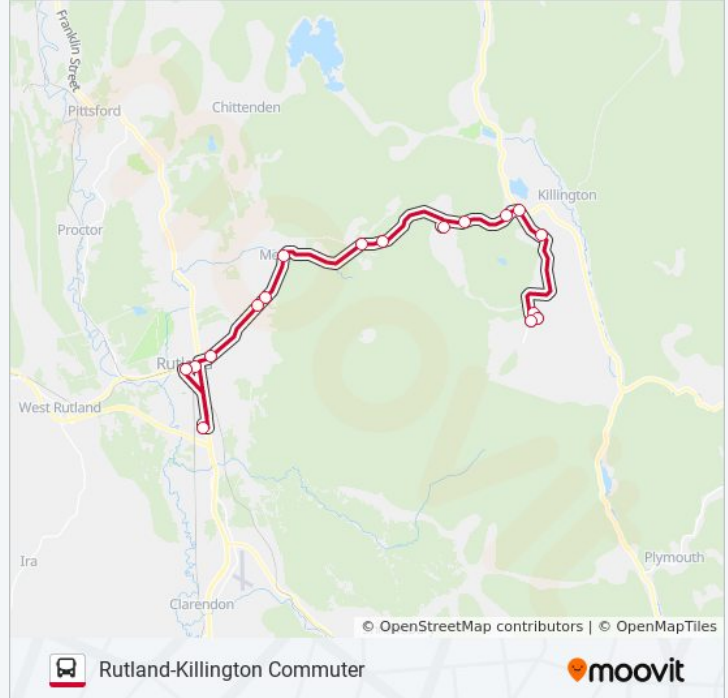

RUTLAND-KILLINGTON COMMUTER bus Info

Direction: Snowshed Base Lodge→Rutland Multi-Modal Transit Center

Stops: 20

Trip Duration: 65 min

Line Summary:

Green Mountain Plaza

Rutland Multi-Modal Transit Center

RUTLAND-KILLINGTON COMMUTER bus time schedules and route maps are available in an offline PDF at moovitapp.com. Use the [Moovit App](#) to see live bus times, train schedule or subway schedule, and step-by-step directions for all public transit in Vermont.