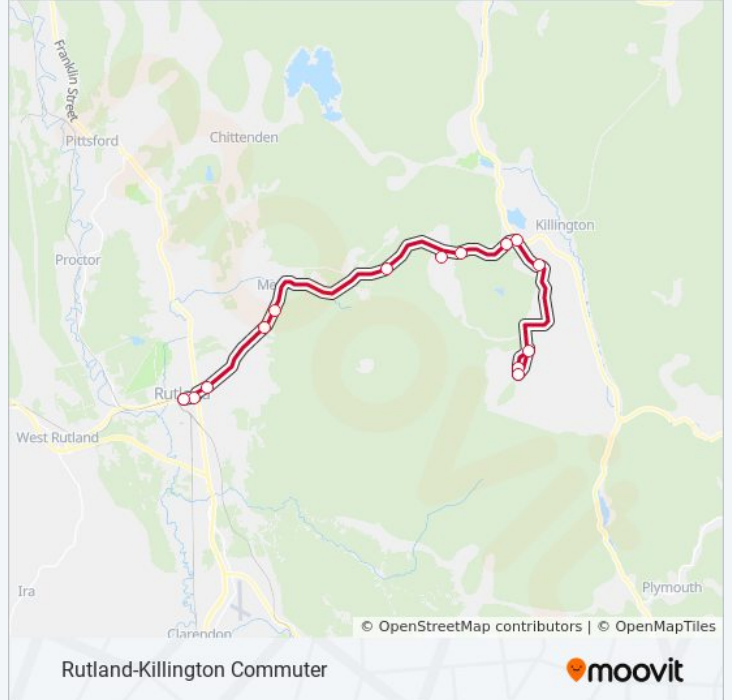

Human Resources

Snowshed Base Lodge

RUTLAND-KILLINGTON COMMUTER bus Time Schedule

Rutland Multi-Modal Transit Center→Snowshed Base Lodge Route Timetable:

Sunday	7:15 AM - 11:15 PM
Monday	7:15 AM - 11:15 PM
Tuesday	7:15 AM - 11:15 PM
Wednesday	7:15 AM - 11:15 PM
Thursday	7:15 AM - 11:15 PM
Friday	7:15 AM - 11:15 PM
Saturday	7:15 AM - 11:15 PM

RUTLAND-KILLINGTON COMMUTER bus Info

Direction: Rutland Multi-Modal Transit Center→Snowshed Base Lodge

Stops: 16

Trip Duration: 45 min

Line Summary:

Direction: Snowshed Base Lodge→Rutland Multi-Modal Transit Center