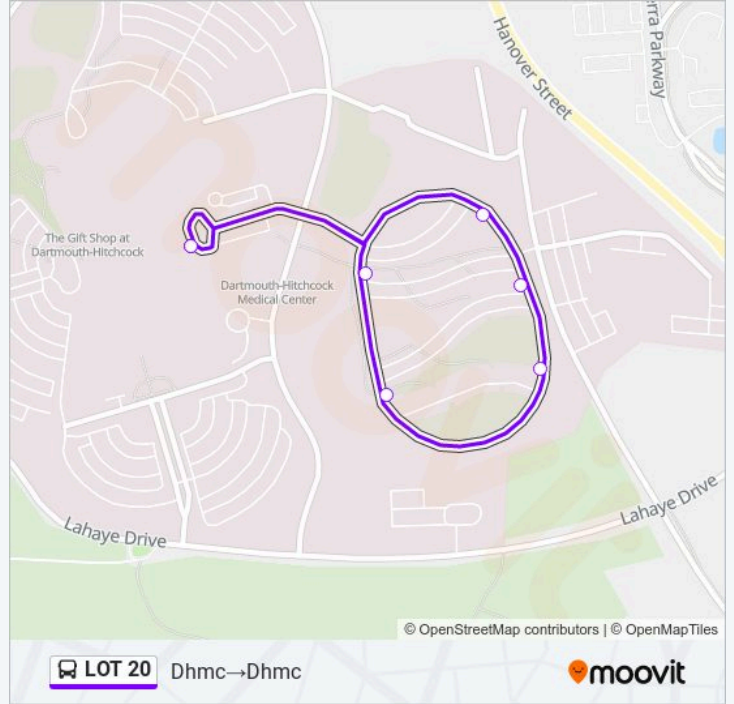

 **LOT 20**

Dhmc→Dhmc

[Get The App](#)

The LOT 20 bus line Dhmc→Dhmc has one route. For regular weekdays, their operation hours are:

(1) Dhmc→Dhmc: 6:00 AM - 5:55 PM

Use the Moovit App to find the closest LOT 20 bus station near you and find out when is the next LOT 20 bus arriving.

Direction: Dhmc→Dhmc

7 stops

[VIEW LINE SCHEDULE](#)

Dhmc

Lot 20 - Stop 1

Lot 20 - Stop 2

Lot 20 - Stop 3

Lot 20 - Stop 4

Lot 20 - Stop 5

Dhmc

LOT 20 bus Time Schedule

Dhmc→Dhmc Route Timetable:

Sunday	Not Operational
Monday	6:00 AM - 5:55 PM
Tuesday	6:00 AM - 5:55 PM
Wednesday	6:00 AM - 5:55 PM
Thursday	6:00 AM - 5:55 PM
Friday	6:00 AM - 5:55 PM
Saturday	Not Operational

LOT 20 bus Info**Direction:** Dhmc→Dhmc**Stops:** 7**Trip Duration:** 5 min**Line Summary:**

LOT 20 bus time schedules and route maps are available in an offline PDF at moovitapp.com. Use the Moovit App to see live bus times, train schedule or subway schedule, and step-by-step directions for all public transit in Vermont.