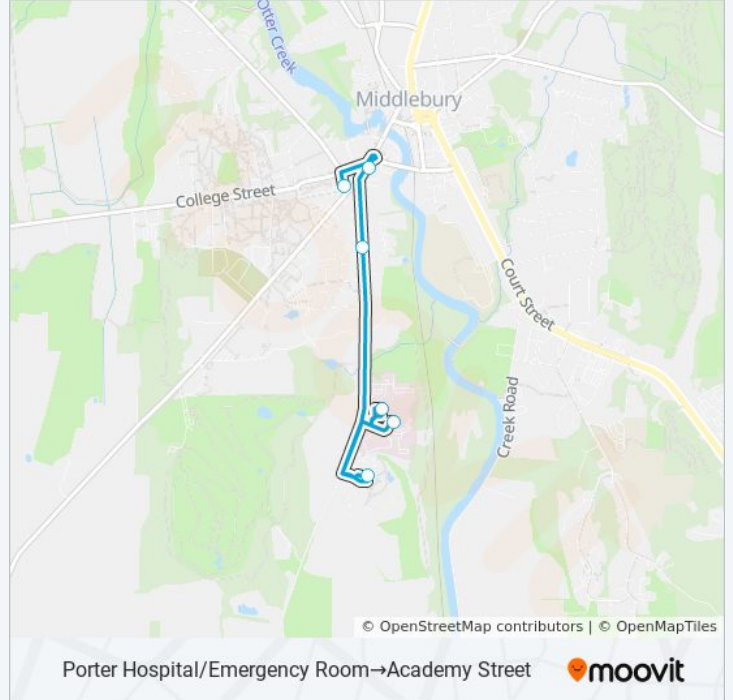

**Direction: Academy Street→Porter
Hospital/Emergency Room**

5 stops

[VIEW LINE SCHEDULE](#)

Academy Street/ Franklin

College, Adirondack Circle/Rte 125

College, Center For the Arts

Helen Porter Nursing Home

MSB - HOSPITAL bus Info

Direction: Academy Street→Porter
Hospital/Emergency Room

Stops: 5

Trip Duration: 4 min

Line Summary:

Direction: Porter Hospital/Emergency Room→Academy Street

6 stops

[VIEW LINE SCHEDULE](#)

- Porter Hospital/Emergency Room
- Porter Express Care
- Eastview
- South Street
- Main St/Rotary
- Academy Street/ Franklin

MSB - HOSPITAL bus Time Schedule

Porter Hospital/Emergency Room→Academy Street
Route Timetable:

Direction: Porter Hospital/Emergency Room→Academy Street

Stops: 6

Trip Duration: 11 min

Line Summary:

MSB - HOSPITAL bus time schedules and route maps are available in an offline PDF at moovitapp.com. Use the [Moovit App](#) to see live bus times, train schedule or subway schedule, and step-by-step directions for all public transit in Vermont.