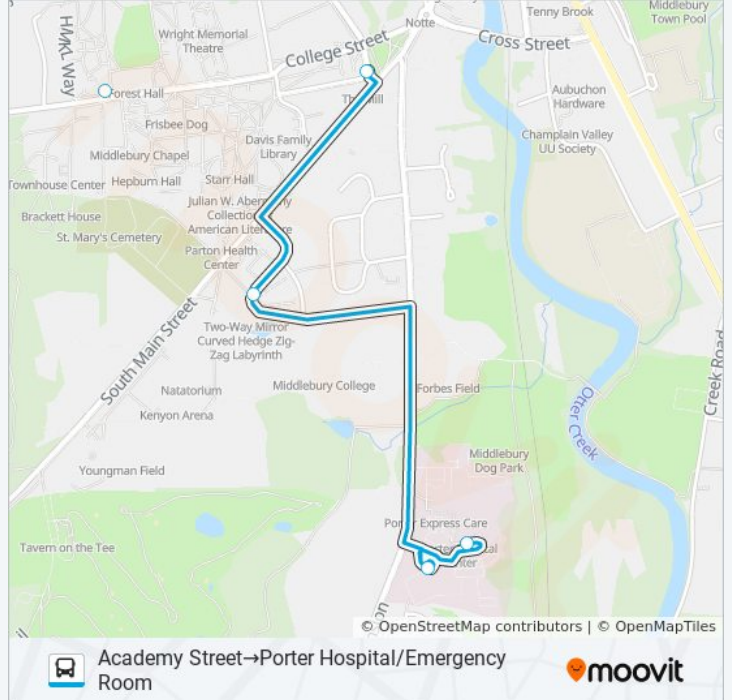

(1) Academy Street→Porter Hospital/Emergency Room: 7:30 AM - 5:30 PM (2) Porter Hospital/Emergency Room→Academy Street: 7:34 AM - 5:34 PM

Use the Moovit App to find the closest MSB - HOSPITAL bus station near you and find out when is the next MSB - HOSPITAL bus arriving.

**Direction: Academy Street→Porter
Hospital/Emergency Room**

5 stops

[VIEW LINE SCHEDULE](#)

Academy Street/ Franklin

College, Adirondack Circle/Rte 125

College, Center For the Arts

Helen Porter Nursing Home

Porter Hospital/Emergency Room

MSB - HOSPITAL bus Time Schedule

Academy Street→Porter Hospital/Emergency Room
Route Timetable:

Sunday	Not Operational
Monday	7:30 AM - 5:30 PM
Tuesday	7:30 AM - 5:30 PM
Wednesday	7:30 AM - 5:30 PM
Thursday	7:30 AM - 5:30 PM
Friday	7:30 AM - 5:30 PM
Saturday	10:00 AM - 3:00 PM

MSB - HOSPITAL bus Info

Direction: Academy Street→Porter
Hospital/Emergency Room

Stops: 5

Trip Duration: 4 min

Line Summary:

Direction: Porter Hospital/Emergency Room→Academy Street

6 stops

[VIEW LINE SCHEDULE](#)