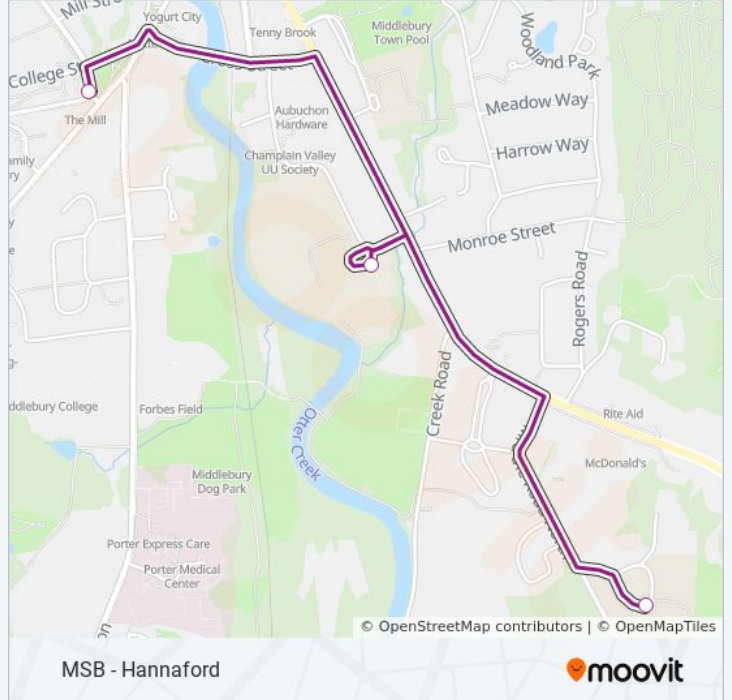

MSB - HANNAFORD bus Info
Direction: Academy Street→Hannaford/Centre Plaza

Stops: 9

Trip Duration: 10 min

Line Summary:

Direction: Hannaford/Centre Plaza→Academy Street

14 stops

[VIEW LINE SCHEDULE](#)

- Hannaford/Centre Plaza
- Rosie's Restaurant
- Neat Repeats
- Community Services Building
- Courtyard by Marriot Hotel
- Hannaford/Centre Plaza
- Residence at Otter Creek
- Middlebury Middle School
- State Offices/South Village
- Middlebury Union High School
- Mary Hogan Elementary School
- Opposite Dunkin Donuts
- Cross Street Cutout
- Academy Street/ Franklin

MSB - HANNAFORD bus Info

Direction: Mary Hogan Elementary School→Middlebury Middle School

Stops: 3

Trip Duration: 20 min

Line Summary:

MSB - Hannaford

Direction: Middlebury Middle School→Academy Street

3 stops

[VIEW LINE SCHEDULE](#)

Middlebury Middle School

Middlebury Union High School

Academy Street/ Franklin

MSB - HANNAFORD bus Time Schedule

Middlebury Middle School→Academy Street Route
Timetable:

Sunday	Not Operational
Monday	3:15 PM
Tuesday	3:15 PM
Wednesday	3:15 PM
Thursday	3:15 PM
Friday	3:15 PM
Saturday	Not Operational

MSB - HANNAFORD bus Info

Direction: Middlebury Middle School→Academy Street

Stops: 3

Trip Duration: 15 min

Line Summary:

MSB - HANNAFORD bus time schedules and route maps are available in an offline PDF at moovitapp.com. Use the [Moovit App](#) to see live bus times, train schedule or subway schedule, and step-by-step directions for all public transit in Vermont.