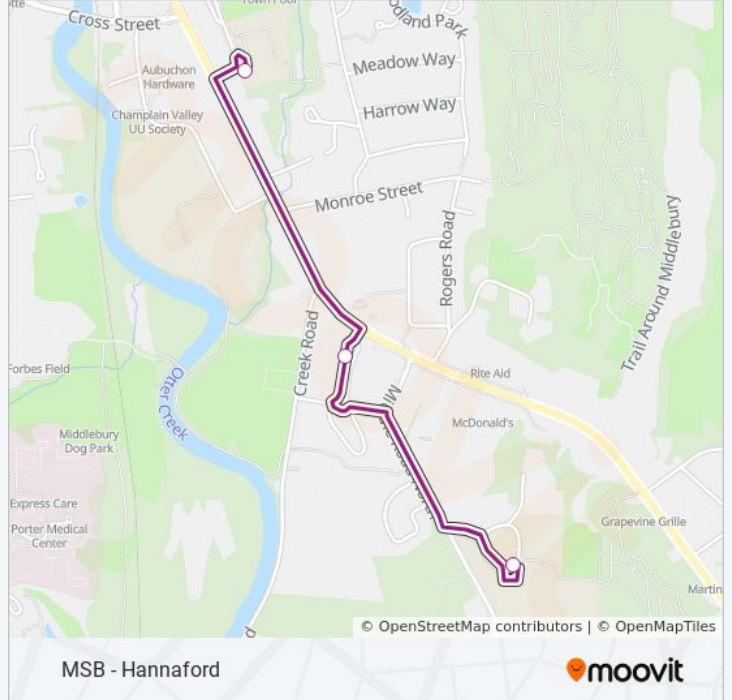

MSB - HANNAFORD bus Info
Direction: Academy Street→Hannaford/Centre Plaza

Stops: 9

Trip Duration: 10 min

Line Summary:

Direction: Hannaford/Centre Plaza→Academy Street

14 stops

[VIEW LINE SCHEDULE](#)

- Hannaford/Centre Plaza
- Rosie's Restaurant
- Neat Repeats
- Community Services Building
- Courtyard by Marriot Hotel
- Hannaford/Centre Plaza
- Residence at Otter Creek
- Middlebury Middle School
- State Offices/South Village
- Middlebury Union High School
- Mary Hogan Elementary School
- Opposite Dunkin Donuts
- Cross Street Cutout
- Academy Street/ Franklin

MSB - HANNAFORD bus Info

Direction: Hannaford/Centre Plaza→Academy Street

Stops: 14

Trip Duration: 20 min

Line Summary:

Direction: Mary Hogan Elementary School→Middlebury Middle School

3 stops

[VIEW LINE SCHEDULE](#)

Mary Hogan Elementary School

State Offices/South Village

Middlebury Middle School

MSB - HANNAFORD bus Time Schedule

Mary Hogan Elementary School→Middlebury Middle School Route Timetable:

Sunday	Not Operational
Monday	2:55 PM
Tuesday	2:55 PM
Wednesday	2:55 PM
Thursday	2:55 PM
Friday	2:55 PM
Saturday	Not Operational

MSB - HANNAFORD bus Info

Direction: Mary Hogan Elementary School→Middlebury Middle School

Stops: 3

Trip Duration: 20 min

Line Summary:

MSB - Hannaford

Direction: Middlebury Middle School→Academy Street

3 stops